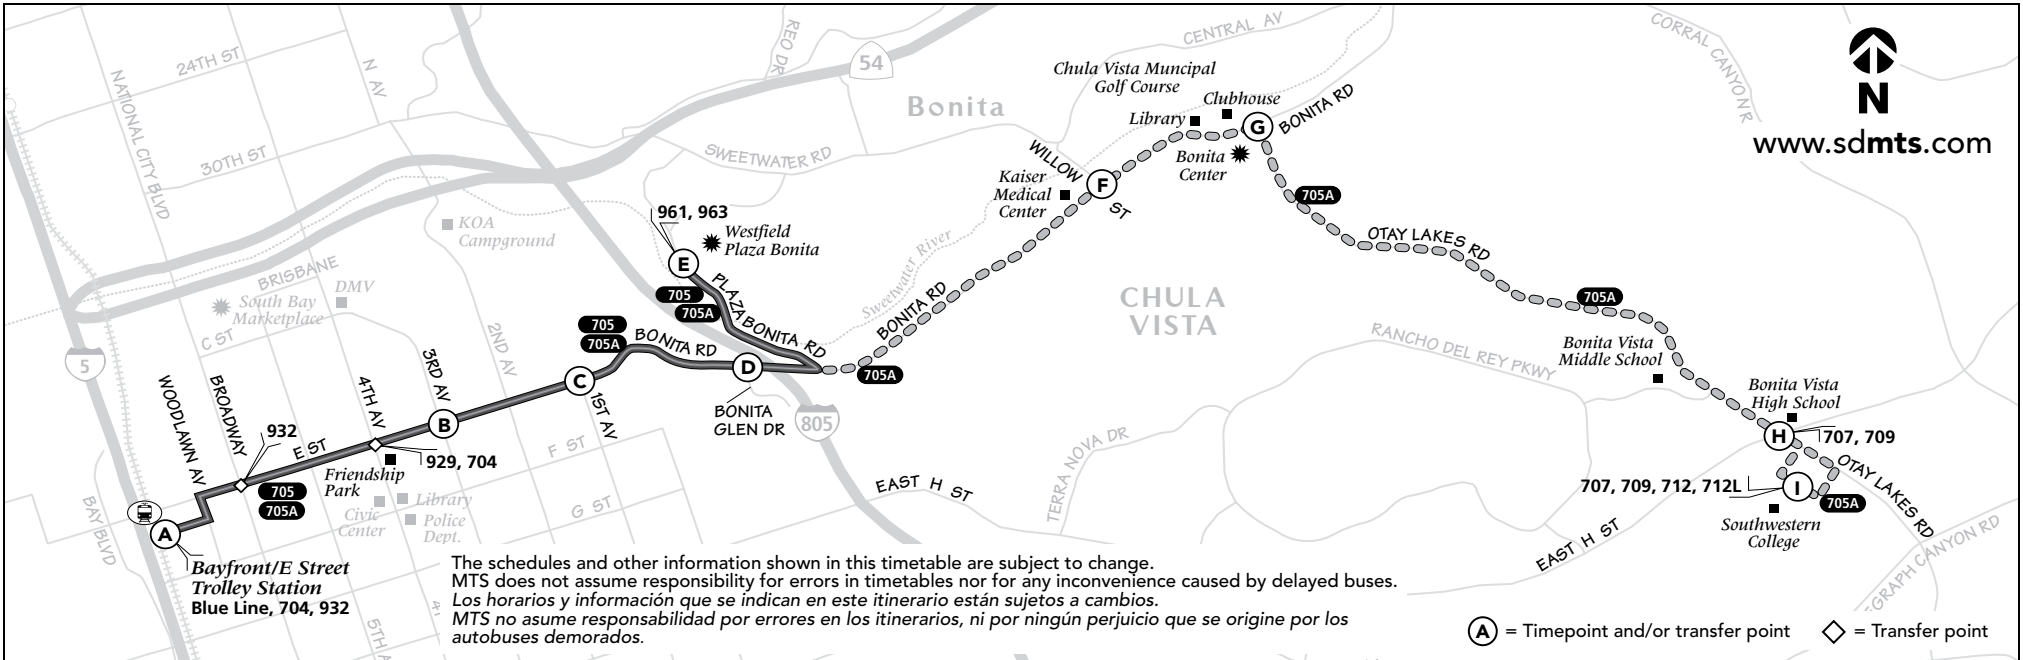

DIRECTORY / Directorio

Regional Transit Information Información de transporte público regional	511 or/ó (619) 233-3004
TTY/TDD (teletype for hearing impaired) Teletipo para sordos	(619) 234-5005 or/ó (888) 722-4889
InfoExpress (24-hour info via Touch-Tone phone) Información las 24 horas (via teléfono de teclas)	(619) 685-4900
Customer Service / Suggestions Servicio al cliente / Sugerencias	(619) 656-2300
SafeWatch	(619) 557-4500
Lost & Found Objetos extraviados	(619) 656-2300
The Transit Store	(619) 234-1060 1st & Broadway, Downtown San Diego M-F 9am-5pm
For MTS online trip planning Planificación de viajes por Internet	www.sdmts.com

For more information on riding MTS services, pick up a Rider's Guide on a bus or at the Transit Store, or visit www.sdmts.com. Para obtener más información sobre el uso de los servicios de MTS, recoga un 'Rider's Guide' en un autobús o en 'The Transit Store,' o visita a www.sdmts.com.

Thank you for riding MTS! ¡Gracias por viajar con MTS!

705

**Bayfront / E Street Trolley –
Southwestern College**
via Plaza Bonita / Otay Lakes Rd.

DESTINATIONS

- Bonita Center
- Bonita Vista Middle/High Schools
- Kaiser Medical Center
- Westfield Plaza Bonita

Bayfront / E St.

Alternative formats are available upon request. Please call: / Formato alternativo disponible al preguntar. Favor de llamar: (619) 231-1466