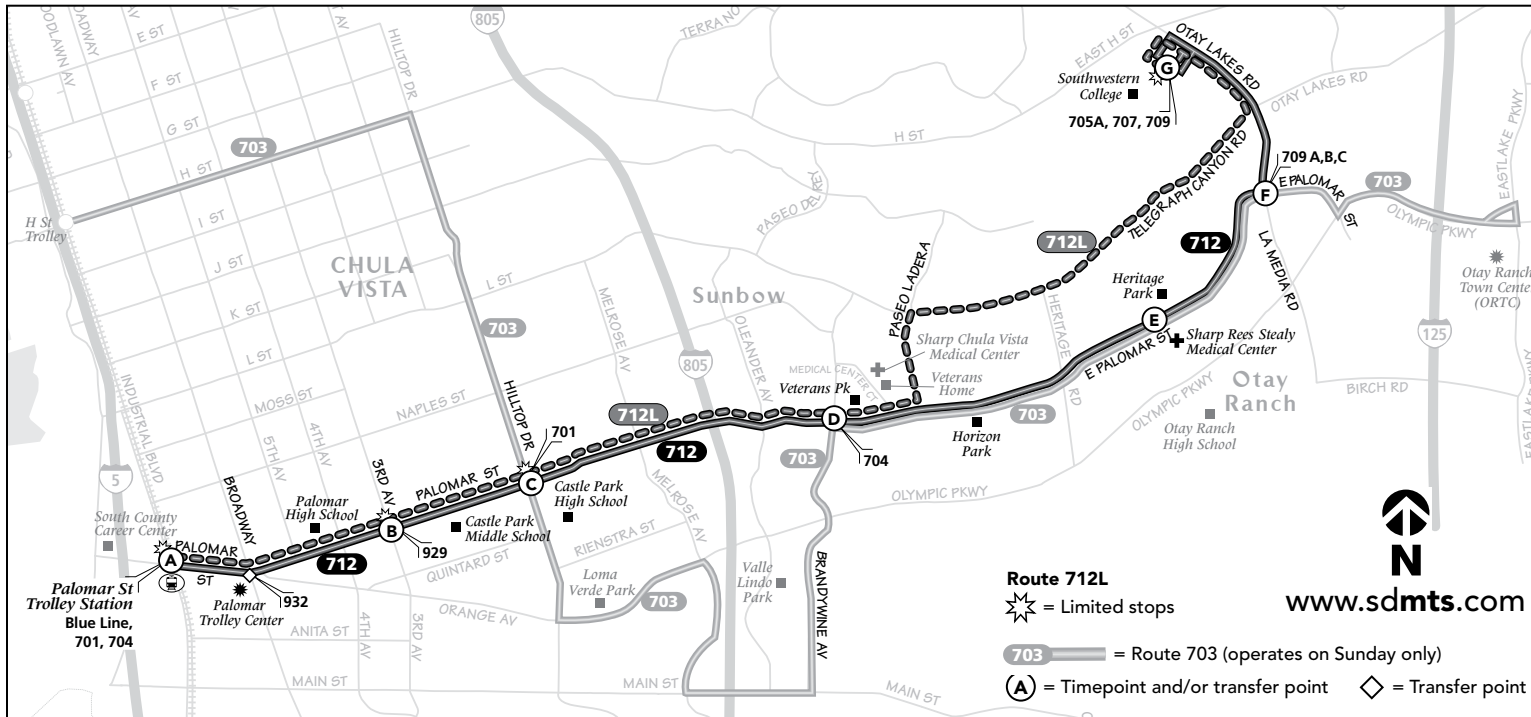

Thank you for riding MTS! ¡Gracias por viajar con MTS!

712

Palomar Trolley – Southwestern College
via Palomar St.

DESTINATIONS

- Castle Park Middle School
- Castle Park High School
- Heritage Park
- Palomar High School
- Sharp Medical Center
- Veterans Park

Palomar

Route 712L

★ = Limited stops

703 = Route 703 (operates on Sunday only)

(A) = Timepoint and/or transfer point ◇ = Transfer point

www.sdmts.com

Alternative formats are available upon request. Please call: