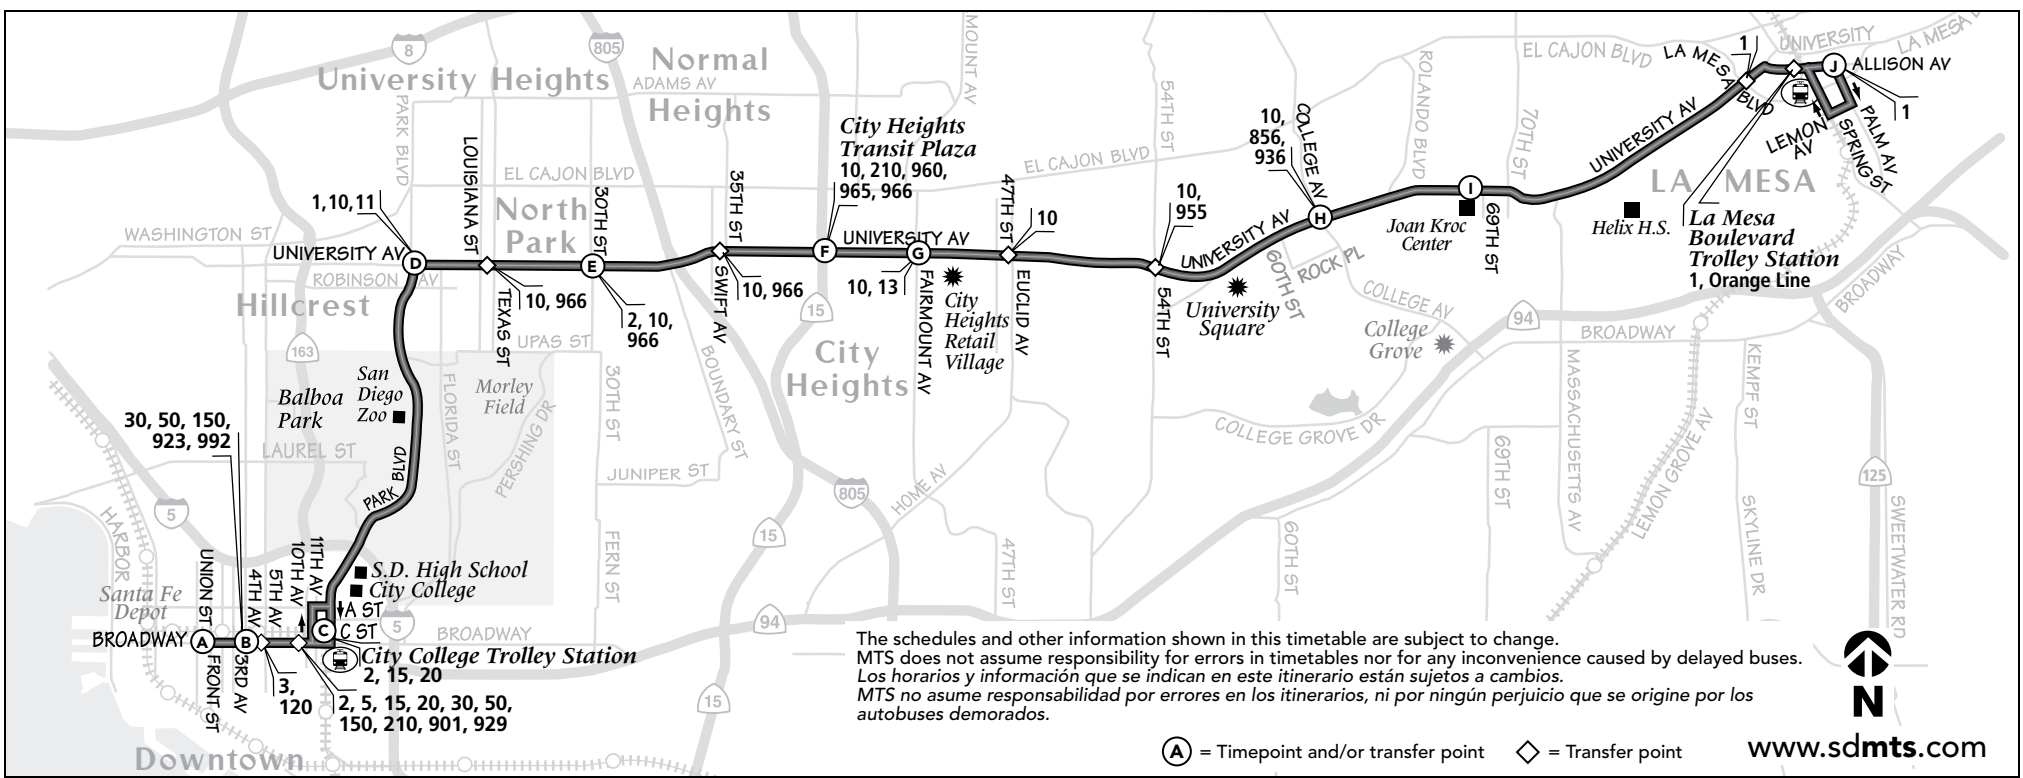

Alternative formats are available upon request. Please call: / Formato alternativo disponible al preguntar. Favor de llamar: (619) 231-1466

Route 7 Saturday, Sunday and Holidays* / sábado, domingo y días festivos*

Downtown → North Park → City Heights → La Mesa

(A)	(B)	(C)	(D)	(E)	(G)	(H)	(I)	(J)
Broadway & Front St. DEPART	Broadway & 3rd Av.	City College Trolley Station	Park Blvd. & University	University & 30th St.	University & Fairmount	University & College Av.	University & 69th St.	Allison Av. & Palm Av. ARRIVE
5:31a	5:35a	5:40a	5:49a	5:54a	6:05a	6:15a	6:18a	6:57a
6:01	6:05	6:10	6:19	6:24	6:35	6:45	6:48	—
6:31	6:35	6:40	6:49	6:54	7:05	7:15	7:18	—
6:51	6:55	7:00	7:09	7:14	7:25	7:35	7:38	7:47
7:07	7:11	7:17	7:27	7:32	7:43	7:53	7:56	—
7:22	7:26	7:32	7:42	7:48	8:00	8:11	8:14	8:23
7:34	7:38	7:44	7:54	8:00	8:12	8:23	8:26	—
7:46	7:50	7:56	8:06	8:12	8:24	8:35	8:38	8:47
7:58	8:02	8:08	8:18	8:24	8:36	8:47	8:50	—
8:10	8:14	8:20	8:30	8:36	8:48	8:59	9:02	9:11
8:22	8:26	8:32	8:42	8:48	9:00	9:11	9:14	—
8:34	8:38	8:44	8:54	9:00	9:12	9:23	9:26	9:35
8:46	8:50	8:56	9:06	9:12	9:24	9:35	9:38	—
8:58	9:02	9:08	9:18	9:24	9:36	9:47	9:50	9:59

Saturday only solo los sábados	Sunday & Holidays only solo los domingos y días festivos*
6:51	6:56
7:07	7:11
7:22	7:26
7:34	7:38
7:46	7:50
7:58	8:02
8:10	8:14
8:22	8:26
8:34	8:38
8:46	8:50
8:58	9:02