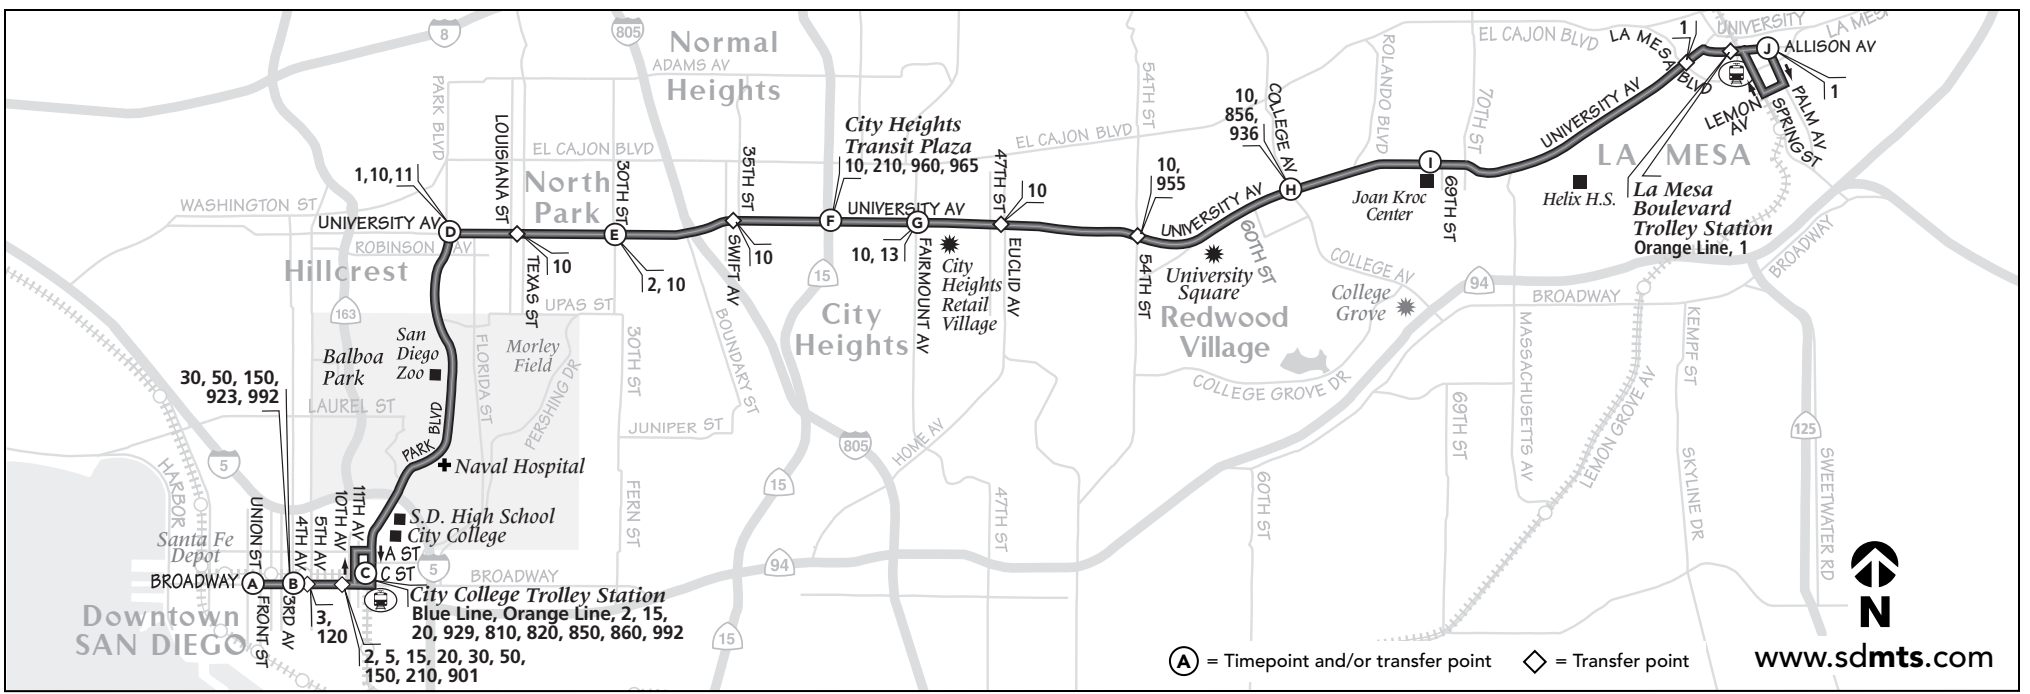

Route 7 Saturday* / sábado*