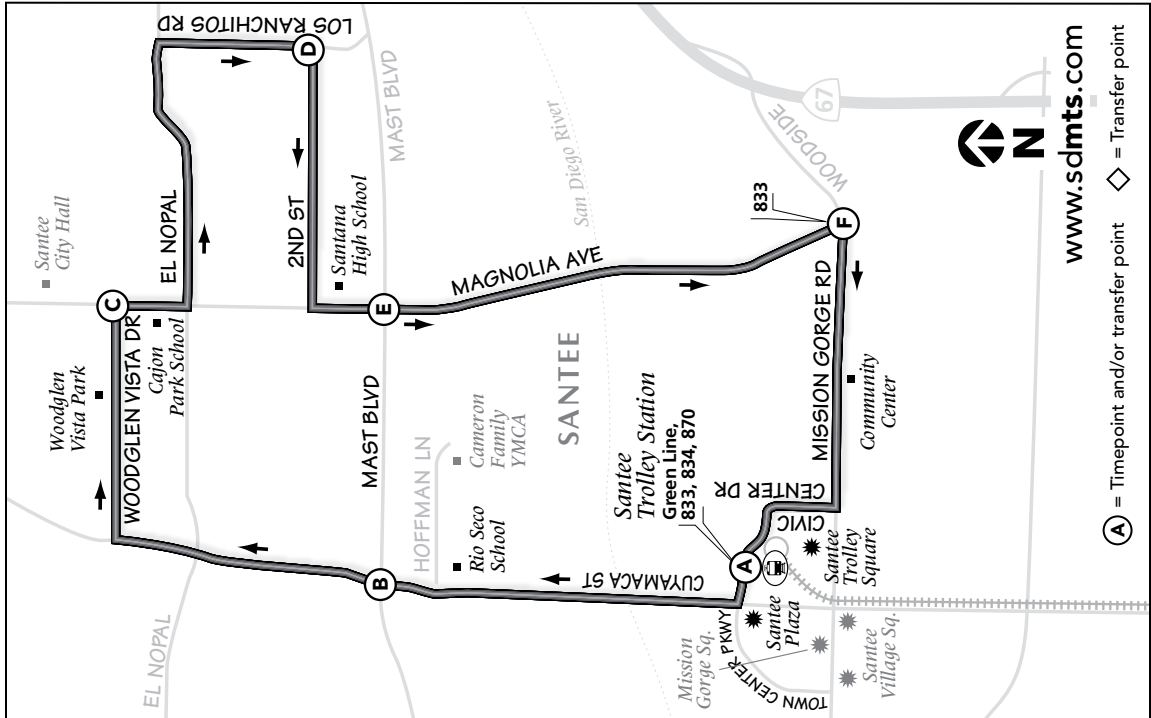

Thank you for riding MTS! ¡Gracias por viajar con MTS!

832

Santee Trolley – North Santee
via Cuyamaca St. / Woodglen Vista Dr. / Magnolia Ave.

- DESTINATIONS**
- Santana High School
 - Santee Trolley Square
 - Woodglen Vista Park

Santee

The Transit Store

Your full-service store for

- Maps and Timetables
- Tickets and Passes
- Compass Cards
- Brochures
- Souvenirs
- Transit IDs and more!

102 Broadway (at First Avenue), Downtown San Diego
Open Monday - Friday, 9:00 a.m. to 5:00 p.m.

(A) Santee Trolley Station DEPART	(B) Cuyamaca St. & Mast Blvd.	(C) Magnolia Ave. & Woodglen Vista Dr.	(D) 2nd St. & Los Ranchitos Rd.	(E) Magnolia Ave. & Mast Blvd.	(F) Mission Gorge Rd. & Magnolia Ave.	(A) Santee Trolley Station ARRIVE
6:16a	6:20a	6:25a	6:29a	6:33a	6:37a	6:44a
6:46	6:50	6:55	6:59	7:03	7:07	7:14
7:38	7:41	7:45	7:49	7:53	7:57	8:03
8:38	8:41	8:45	8:49	8:53	8:56	9:01
9:38	9:41	9:45	9:49	9:53	9:56	10:01
10:38	10:41	10:45	10:49	10:53	10:56	11:01
11:38	11:41	11:45	11:49	11:53	11:56	12:01p
12:38p	12:41p	12:45p	12:49p	12:53p	12:56p	1:01
1:38	1:42	1:47	1:52	1:56	2:01	2:10
2:38	2:42	2:47	2:52	2:56	3:01	3:10
3:38	3:42	3:47	3:52	3:56	4:01	4:10
4:38	4:42	4:46	4:51	4:55	4:58	5:04
5:38	5:42	5:46	5:51	5:55	5:58	6:04
6:38	6:41	6:45	6:49	6:53	6:56	7:01

Route 832

Saturday, Sunday, and Holidays* / *sábado, domingo y días festivos**

Santee Trolley ➔ North Santee ➔ Santee Trolley

(A) Santee Trolley Station DEPART	(B) Cuyamaca St. & Mast Blvd.	(C) Magnolia Ave. & Woodglen Vista Dr.	(D) 2nd St. & Los Ranchitos Rd.	(E) Magnolia Ave. & Mast Blvd.	(F) Mission Gorge Rd. & Magnolia Ave.	(A) Santee Trolley Station ARRIVE
8:38a	8:41a	8:45a	8:48a	8:51a	8:54a	8:58a
9:38	9:41	9:45	9:48	9:51	9:54	9:58
10:38	10:42	10:46	10:50	10:53	10:56	11:00
11:38	11:42	11:46	11:50	11:53	11:56	12:00p
12:38p	12:42p	12:46p	12:50p	12:53p	12:56p	1:00
1:38	1:42	1:46	1:50	1:53	1:56	2:00
2:38	2:42	2:46	2:50	2:53	2:56	3:00
3:38	3:42	3:46	3:50	3:53	3:56	4:00
4:38	4:42	4:46	4:50	4:53	4:56	5:00