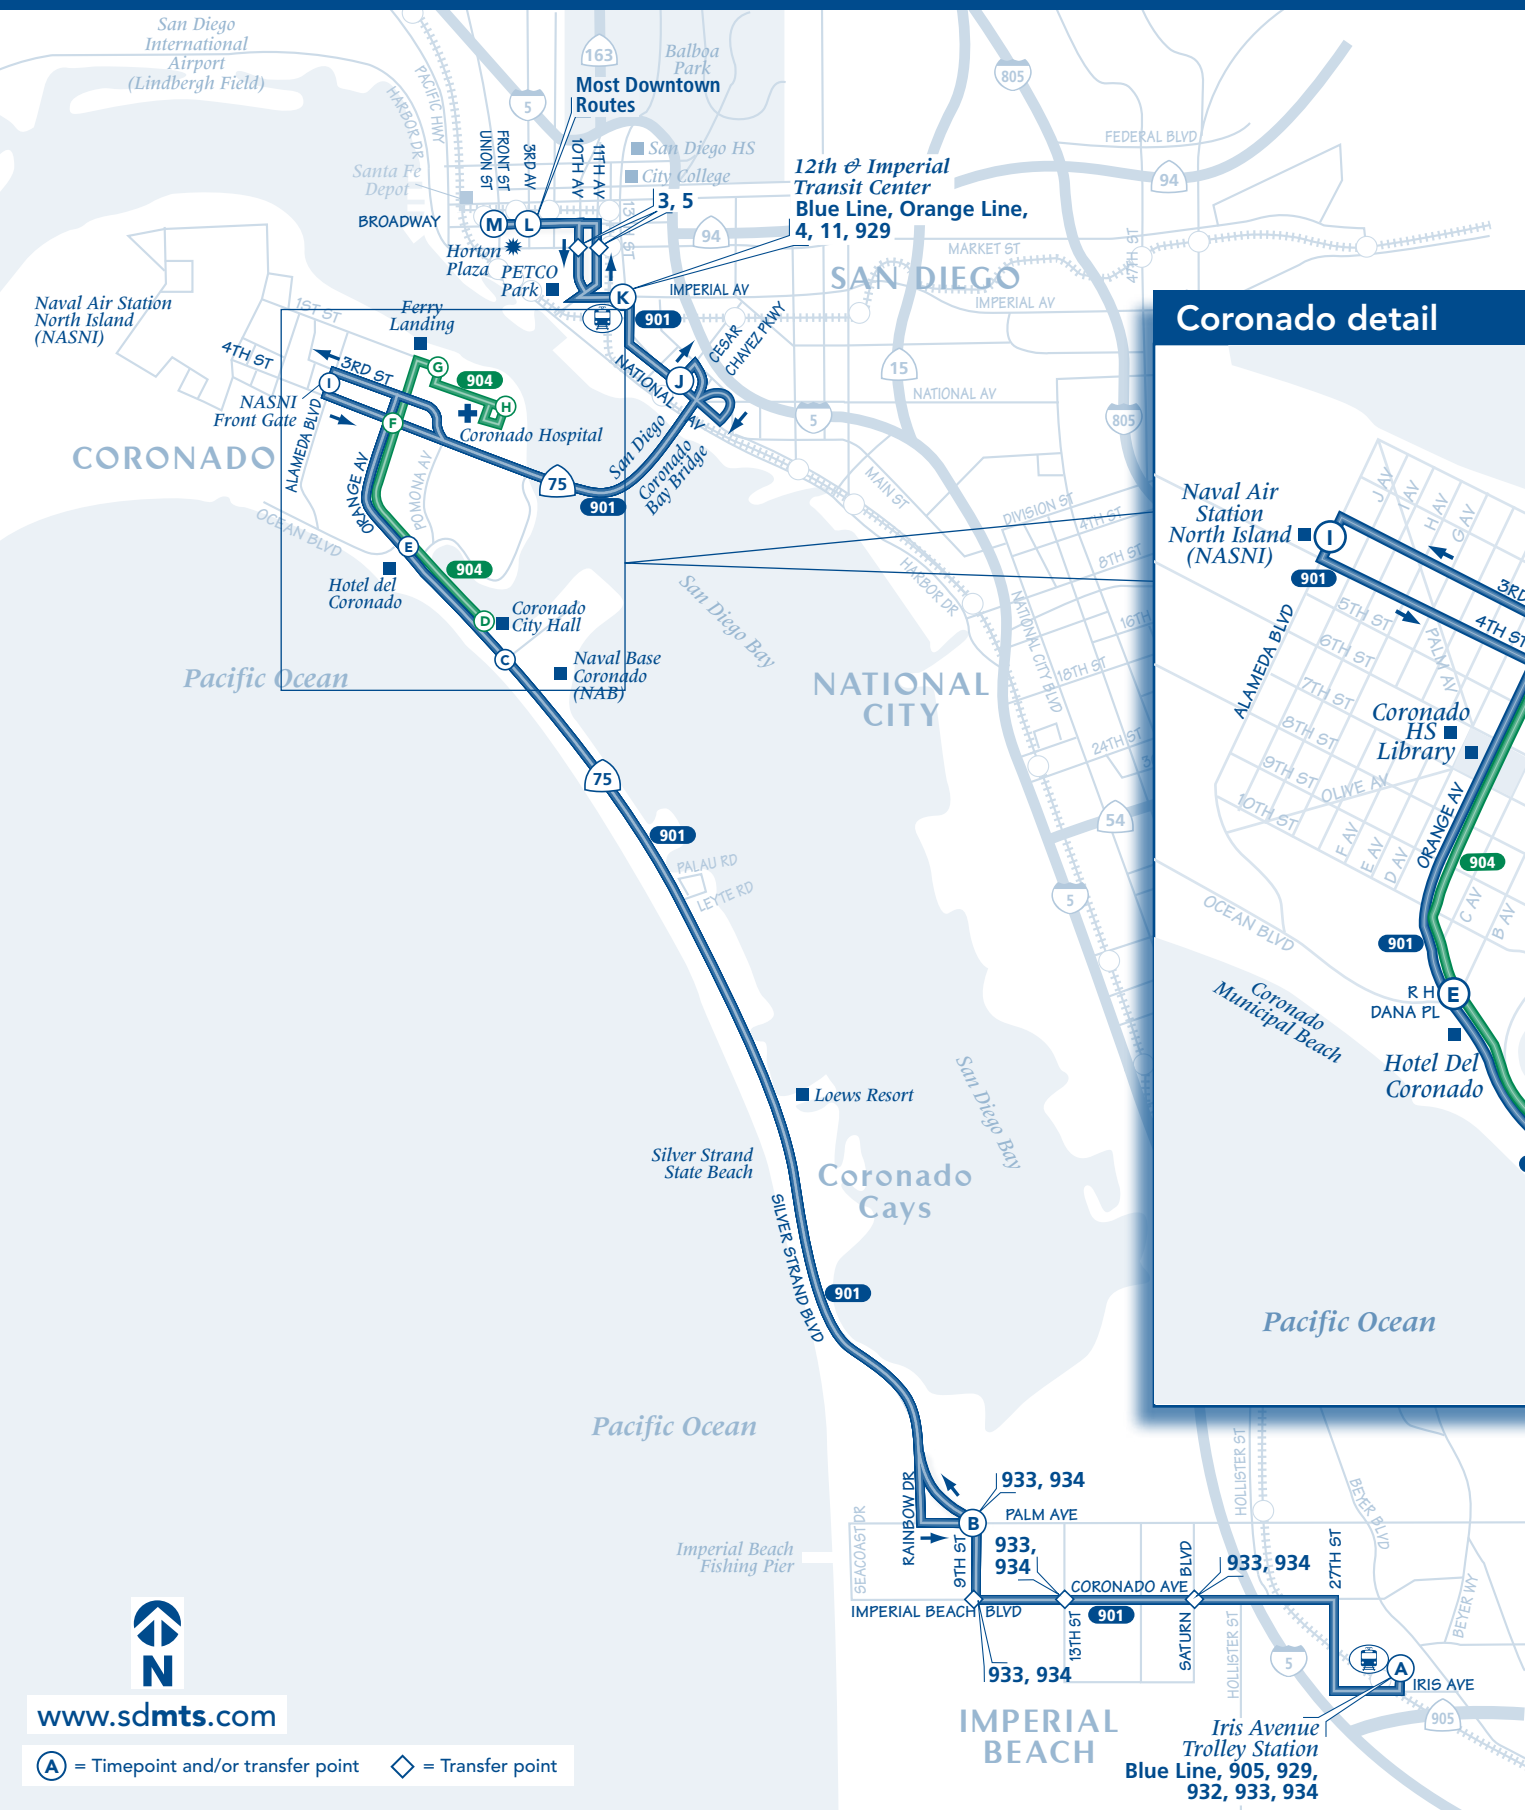

Thank you for riding MTS! ¡Gracias por viajar con MTS!

**901**

Iris Ave. Trolley – Downtown SD  
via Imperial Beach / Coronado

**904**

Coronado City Hall – Ferry Landing  
via Hotel del Coronado

**DESTINATIONS**

- Coronado Cays (901)
- Coronado City Hall
- Coronado Hospital (904)
- Coronado Marriott Resort (904)
- Hotel del Coronado
- PETCO Park (901)

Iris Ave. 12th & Imperial Downtown

**Routes 901 and 904**

[www.sdmts.com](http://www.sdmts.com)  
 (A) = Timepoint and/or transfer point    ◊ = Transfer point

**Route 904**

Monday through Sunday, and Holidays\* / Lunes a domingo, y días festivos\*

**Coronado City Hall → Ferry Landing**

(D) Strand Way at City Hall DEPART	(E) Orange Ave. & RH Dana Pl. (Hotel del Coronado)	(F) Orange Ave. & 4th St.	(G) 1st St. & B Ave. (Ferry Landing)	(H) Coronado Island Marriott Resort ARRIVE
10:03a	10:05a	10:12a	10:15a	10:16a
11:03	11:05	11:12	11:15	11:16
12:03p	12:05p	12:12p	12:15p	12:16p
1:03	1:05	1:12	1:15	1:16
2:03	2:05	2:12	2:15	2:16
3:03	3:05	3:12	3:15	3:16
4:03	4:05	4:12	4:15	4:16
5:03	5:05	5:12	5:15	5:16
6:03	6:05	6:12	6:15	6:16
—	—	—	—	—

**Ferry Landing → Coronado City Hall**

(H) Coronado Island Marriott Resort DEPART	(G) 1st St. & B Ave. (Ferry Landing)	(F) Orange Ave. & 4th St.	(E) Orange Ave. & RH Dana Pl. (Hotel del Coronado)	(D) Strand Way at City Hall ARRIVE
10:20a	10:30a	10:32a	10:38a	10:42a
11:20	11:30	11:32	11:38	11:42
12:20p	12:30p	12:32p	12:38p	12:42p
1:20	1:30	1:32	1:38	1:42
2:20	2:30	2:32	2:38	2:42
3:20	3:30	3:32	3:38	3:42
4:20	4:30	4:32	4:38	4:42
5:20	5:30	5:32	5:38	5:42
6:20	6:30	6:32	6:38	6:42