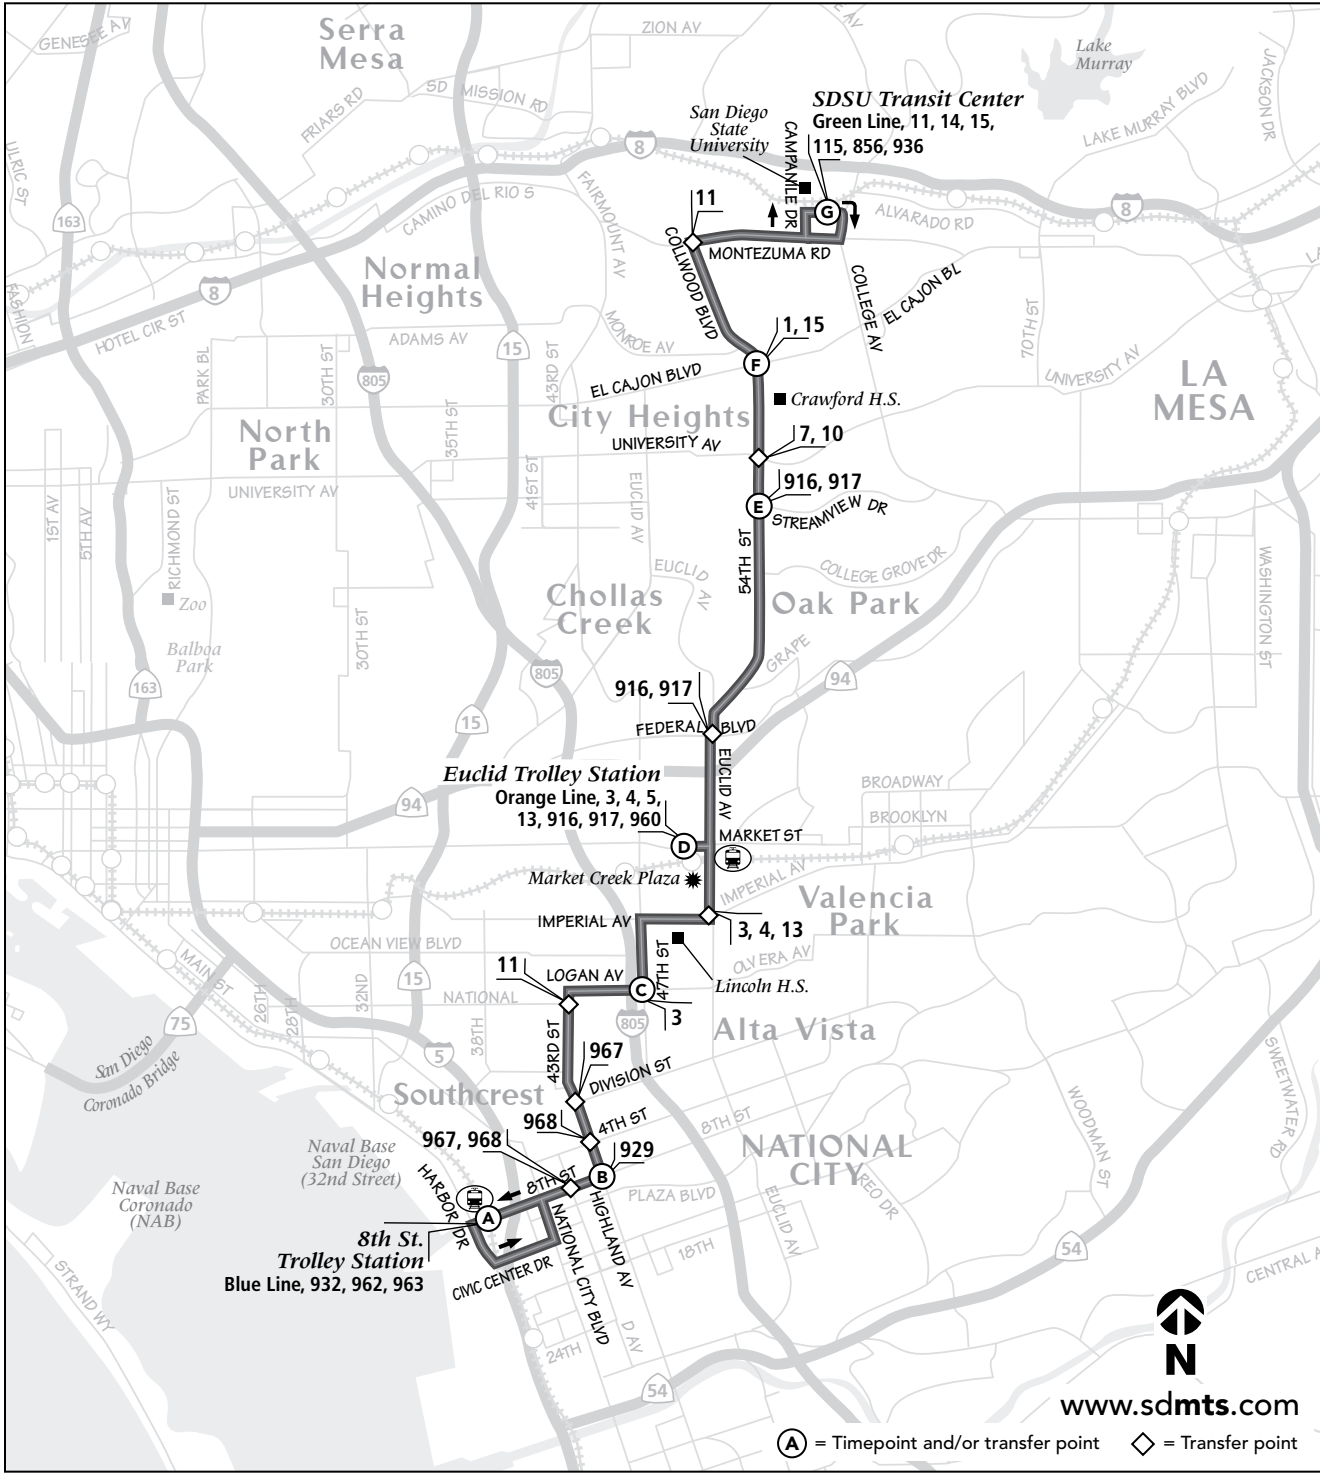

For MTS online trip planning / Planificación de viajes por Internet www.sdmts.com

For more information on riding MTS services, pick up a Rider's Guide on a bus or at the Transit Store, or visit www.sdmts.com. Para obtener más información sobre el uso de los servicios de MTS, recoga un 'Rider's Guide' en un autobús o en 'The Transit Store,' o visita a www.sdmts.com.

Thank you for riding MTS! ¡Gracias por viajar con MTS!

DAY PASS (REGIONAL) / Pase diario (Regional)

Valid for unlimited travel for one person on Trolley, most MTS buses, NCTD Breeze and SPRINTER. Valid for a discount on COASTER fares; not valid on Premium Express, Rural, or special service buses, or ADA paratransit.

Válidos para viajes ilimitados de una sola persona para: el Trolley, la mayoría de los autobuses de MTS, y los servicios del NCTD de BREEZE y SPRINTER. Válidos para acceder a descuentos en el COASTER, pero no para las rutas Premium Express ni rurales, los servicios especiales ni los servicios para discapacitados de ADA.

* I.D. required for discount fare or pass. * Se requiere identificación para tarifas o pases de descuento.

955

8th St. Trolley – SDSU

via 43rd St. / Euclid Trolley / 54th St.

DESTINATIONS

- 54th Street
- Crawford High School
- Euclid Ave. Trolley Station
- Lincoln High School
- Market Creek Plaza
- San Diego State University
- South 43rd Street

8th St. Euclid Ave. SDSU

Plan your trip!

- **On the web**
  Visit www.sdmts.com and click on **Trip Planner**
- **On the phone**
  Dial **511** and say **Public Transportation**
- **On the go**
  Use the **Google Maps** app on your mobile device

Route 955

Sunday* / domingo*

National City → Oak Park → SDSU

(A)	(B)	(C)	(D)	(E)	(F)	(G)
8th St. Trolley Station DEPART	Highland Ave. & 8th St.	47th St. & Logan Ave.	Euclid Ave. Trolley Station ARRIVE DEPART	54th St. & Streamview Dr.	54th St. & El Cajon Blvd.	SDSU Transit Center ARRIVE
6:25a	6:33a	6:42a	6:51a 6:53	7:00a 7:00	7:04 7:04	7:13
7:25	7:33	7:42	7:51 7:53	8:00 8:00	8:04 8:04	8:13
8:25	8:33	8:42	8:51 8:53	9:00 9:00	9:04 9:04	9:13
9:23	9:31	9:41	9:51 9:53	10:00 10:00	10:04 10:04	10:13
10:12	10:20	10:30	10:41 10:48	10:56 10:56	11:02 11:02	11:13
10:40	10:49	11:00	11:11 11:18	11:26 11:26	11:32 11:32	11:43
11:10	11:19	11:30	11:41 11:48	11:56 11:56	12:02p 12:02p	12:13p
11:40	11:49	12:00p	12:11p 12:18p	12:26p 12:26p	12:32 12:32	12:43
12:10p	12:19p	12:30	12:41 12:48	12:56 1:02	1:02 1:02	1:13
12:40	12:49	1:00	1:11 1:18	1:26 1:32	1:32 1:32	1:43
1:10	1:19	1:30	1:41 1:48	1:56 2:02	2:02 2:02	2:13
1:40	1:49	2:00	2:11 2:18	2:26 2:32	2:32 2:32	2:43
2:10	2:19	2:30	2:41 2:48	2:56 3:02	3:02 3:02	3:13
2:40	2:49	3:00	3:11 3:18	3:26 3:32	3:32 3:32	3:43
3:10	3:19	3:30	3:41 3:48	3:56 4:02	4:02 4:02	4:13
3:40	3:49	4:00	4:11 4:18	4:26 4:32	4:32 4:32	4:43
4:10	4:19	4:30	4:41 4:48	4:56 5:02	5:02 5:02	5:13
4:40	4:49	5:00	5:11 5:18	5:26 5:32	5:32 5:32	5:43
5:10	5:19	5:30	5:41 5:48	5:56 6:02	6:02 6:02	6:13
6:11	6:20	6:30	6:40 6:48	6:56 7:02	7:02 7:02	7:13
7:11	7:20	7:30	7:40 7:53	8:00 8:00	8:04 8:04	8:13
8:24	8:32	8:41	8:51 8:53	9:00 9:00	9:04 9:04	9:13

SDSU → Oak Park → National City