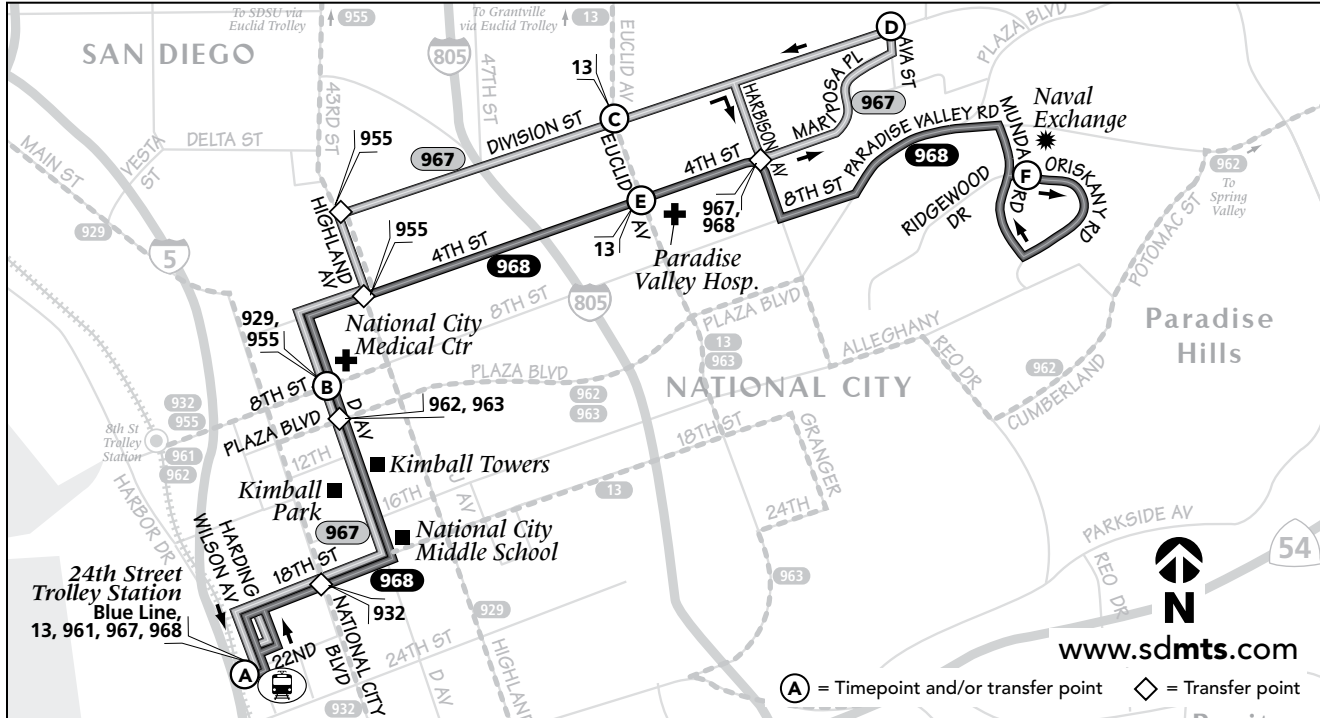

Thank you for riding MTS! ¡Gracias por viajar con MTS!

967

24th St. Trolley –
Division / Ava
via D Ave. / Division St.

968

24th St. Trolley –
Munda / Ridgewood
via D Ave. / 4th St.

DESTINATIONS

- Kimball Park
- Kimball Towers
- National City Medical Center
- National City Middle School
- Naval Exchange (968)
- Paradise Valley Hospital (968)

24th St.

The Transit Store

Your full-service store for

- Maps and Timetables
- Brochures
- Tickets and Passes
- Compass Cards
- Souvenirs
- Transit IDs and more!

102 Broadway (at First Avenue), Downtown San Diego
Open Monday - Friday, 9:00 a.m. to 5:00 p.m.

Routes 967 & 968 Sunday and Holidays* / *domingo y días festivos**

National City → Alta Vista → National City

ROUTE	(A) 24th St. Trolley DEPART	(B) D Ave. & 8th St.	(C) 967 - Division St. & Euclid Av.	(D) 967 - Ava St. & Division St.	(C) 967 - Division St. & Euclid Av.	(E) 968 - 4th St. & Euclid Ave.	(F) 968 - Ridgewd. St. & Munda Rd.	(E) 968 - 4th St. & Euclid Ave.	(B) D Ave. & 8th St.	(A) 24th St. Trolley ARRIVE
967/968	—	—	—	** 7:19a	7:23a	—	—	7:11a B	7:30a	7:38a
968	8:00a	8:06a	—	—	—	8:13a	8:19	8:28a	8:34	8:42
967	9:00	9:06	9:14a	9:20	9:24	—	—	—	9:31	9:40
968	10:00	10:06	—	—	—	10:13	10:19	10:29	10:35	10:44
967	11:00	11:06	11:14	11:20	11:24	—	—	—	11:31	11:40
968	12:00p	12:06p	—	—	—	12:13p	12:19p	12:29p	12:36p	12:45p
967	1:00	1:06	1:14p	1:20p	1:24p	—	—	—	1:31	1:40
968	2:00	2:06	—	—	—	2:13	2:19	2:29	2:36	2:45
967	3:00	3:06	3:14	3:20	3:24	—	—	—	3:31	3:40
968	4:00	4:06	—	—	—	4:13	4:19	4:29	4:36	4:45
967	5:00	5:06	5:14	5:19	5:23	—	—	—	5:30	5:38
968	6:00	6:06	—	—	—	6:13	6:19	6:29	6:35	6:43
967/968**	7:00	7:06	7:14	7:19	—	—	7:29	—	—	—