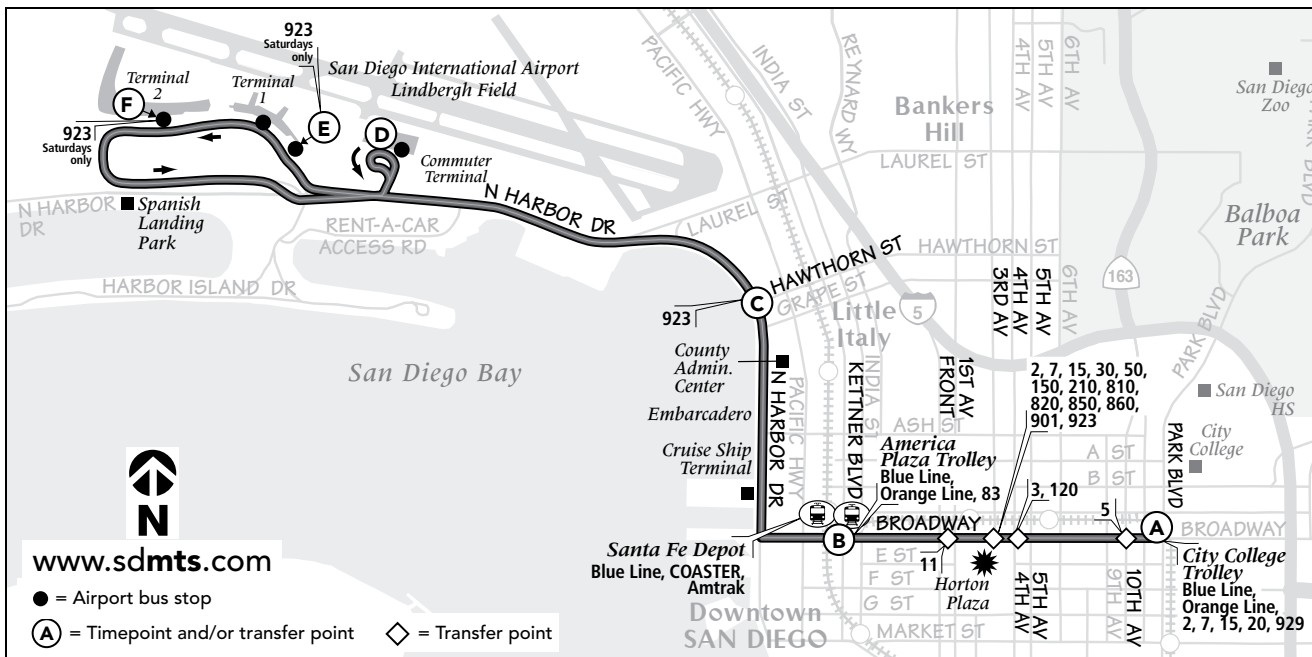

American Eagle
Delta Connection (LAX)
SkyWest
United Express

All flights to LAX depart from the Commuter Terminal

Terminal 2

Air Canada
AirTran Airways
Allegiant Air
American
Continental
Delta
Delta Connection (SLC)
Frontier

Terminal 1

Alaska (Horizon)
Southwest
United
Hawaiian
jetBlue
Sun Country
US Airways
US Airways Express (Mesa)
Virgin America
WestJet

Route 992

Monday through Friday / lunes a viernes

Downtown ➔ All Airport Terminals ➔ Downtown