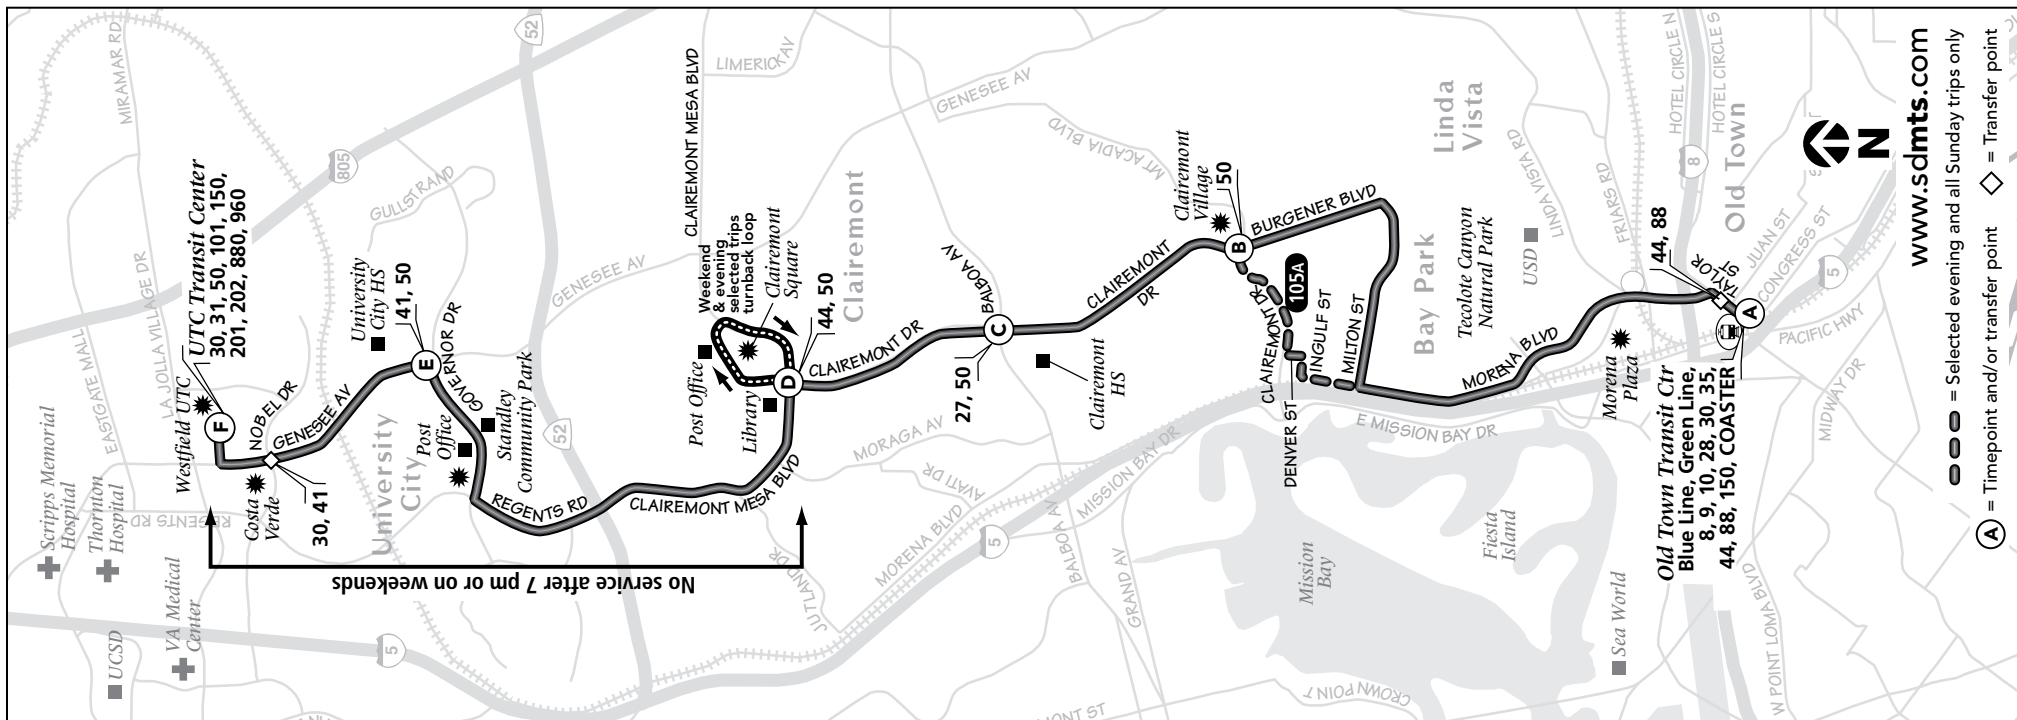

* I.D. required for discount fare or pass.
* Se requiere identificación para tarifas o pases de descuento.

DIRECTORY / Directorio

Regional Transit Information Información de transporte público regional	511 or/ó (619) 233-3004
TTY/TDD (teletype for hearing impaired) Teletipo para sordos	(619) 234-5005 or/ó (888) 722-4889
InfoExpress (24-hour info via Touch-Tone phone) Información las 24 horas (via teléfono de teclas)	(619) 685-4900
Customer Service / Suggestions Servicio al cliente / Sugerencias	(619) 557-4555
SafeWatch	(619) 557-4500
The Transit Store / Lost & Found The Transit Store / Objetos extraviados	(619) 234-1060
Articles found on the bus are turned in at The Transit Store Artículos encontrados en los autobuses son entregados a The Transit Store	1st & Broadway Downtown San Diego M-F 9am-5pm
For MTS online trip planning Planificación de viajes por Internet	www.sdmts.com

For more information on riding MTS services, pick up a Rider's Guide on a bus or at the Transit Store, or visit www.sdmts.com.
Para obtener más información sobre el uso de los servicios de MTS, recoga un 'Rider's Guide' en un autobús o en 'The Transit Store,' o visita a www.sdmts.com.

Thank you for riding MTS! ¡Gracias por viajar con MTS!

105

Old Town – UTC
via Clairemont Dr.

DESTINATIONS

- Clairemont High School
- Clairemont Square
- University City High School

Old Town

www.sdmts.com