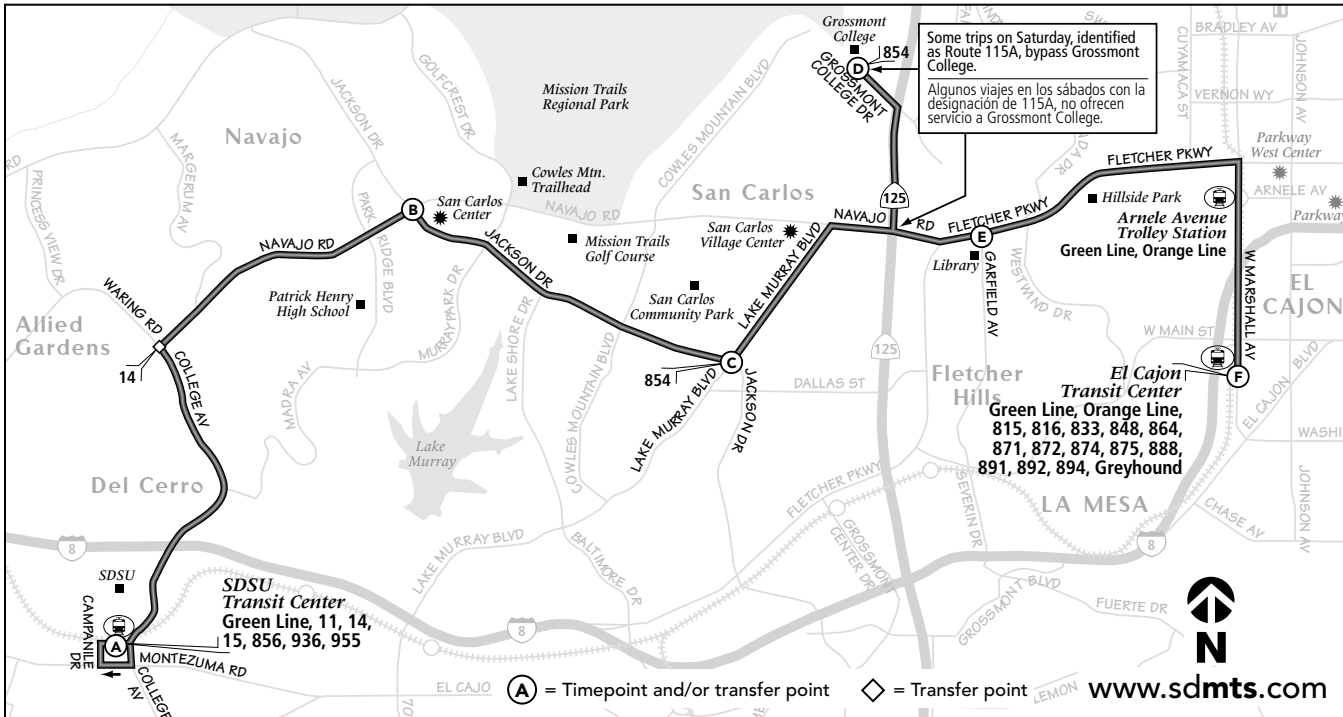

Thank you for riding MTS! ¡Gracias por viajar con MTS!

115

SDSU – El Cajon Transit Center
via Del Cerro / Grossmont College

DESTINATIONS

- Grossmont College
- San Carlos Center
- San Carlos Village Center
- SDSU

SDSU
Arnele
El Cajon

The Transit Store

Your full-service store for

- Tickets and Passes
- Maps and Timetables
- Brochures • Souvenirs
- Compass Cards
- Transit IDs and more!

102 Broadway (at First Avenue), Downtown San Diego
Open Monday - Friday, 9:00 a.m. to 5:00 p.m.

Alternative formats are available upon request. Please call:
 Formato alternativo disponible al preguntar. Favor de llamar:

(619) 231-1466

Route 115 Monday through Friday / *lunes a viernes*

SDSU → Navajo → San Carlos → El Cajon

(A) SDSU Transit Ctr. DEPART	(B) Jackson Dr. & Navajo Rd.	(C) Lake Murray Blvd. & Jackson Dr.	(D) Grossmont College	(E) Fletcher Pkwy. & Garfield Ave.	(F) El Cajon Transit Ctr. ARRIVE
—	—	6:10a	6:18a	6:23a	6:31a
6:25a	6:35a	6:40	6:48	6:53	7:01
6:55	7:07	7:12	7:20	7:26	7:34
7:25	7:38	7:44	7:53	7:58	8:07
7:55	8:08	8:14	8:24	8:30	8:39
8:25	8:38	8:44	8:54	9:00	9:09
8:55	9:08	9:14	9:24	9:30	9:39
9:25	9:38	9:44	9:54	10:00	10:09
9:55	10:08	10:14	10:24	10:30	10:39
10:25	10:38	10:44	10:54	11:00	11:09
10:55	11:08	11:14	11:24	11:30	11:39
11:25	11:38	11:44	11:54	12:00p	12:09p
11:55	12:08p	12:14p	12:24p	12:30	12:39
12:25p	12:38	12:44	12:54	1:00	1:09
12:55	1:08	1:14	1:24	1:30	1:39
1:25	1:38	1:44	1:54	2:00	2:09
1:55	2:08	2:14	2:24	2:30	2:39
2:25	2:38	2:44	2:54	3:00	3:09
2:55	3:08	3:14	3:24	3:30	3:39
3:25	3:39	3:45	3:55	4:01	4:10
3:55	4:09	4:15	4:25	4:31	4:40
4:25	4:39	4:45	4:55	5:01	5:10
4:55	5:09	5:15	5:25	5:31	5:40
5:25	5:39	5:45	5:55	6:01	6:10
6:00	6:14	6:20	6:30	6:36	6:45
7:00	7:13	7:18	7:27	7:33	7:42
8:00	8:12	8:17	8:25	8:31	8:40
9:00	9:11	9:16	9:24	9:29	9:38
10:00	10:11	10:16	10:24	10:29	10:38