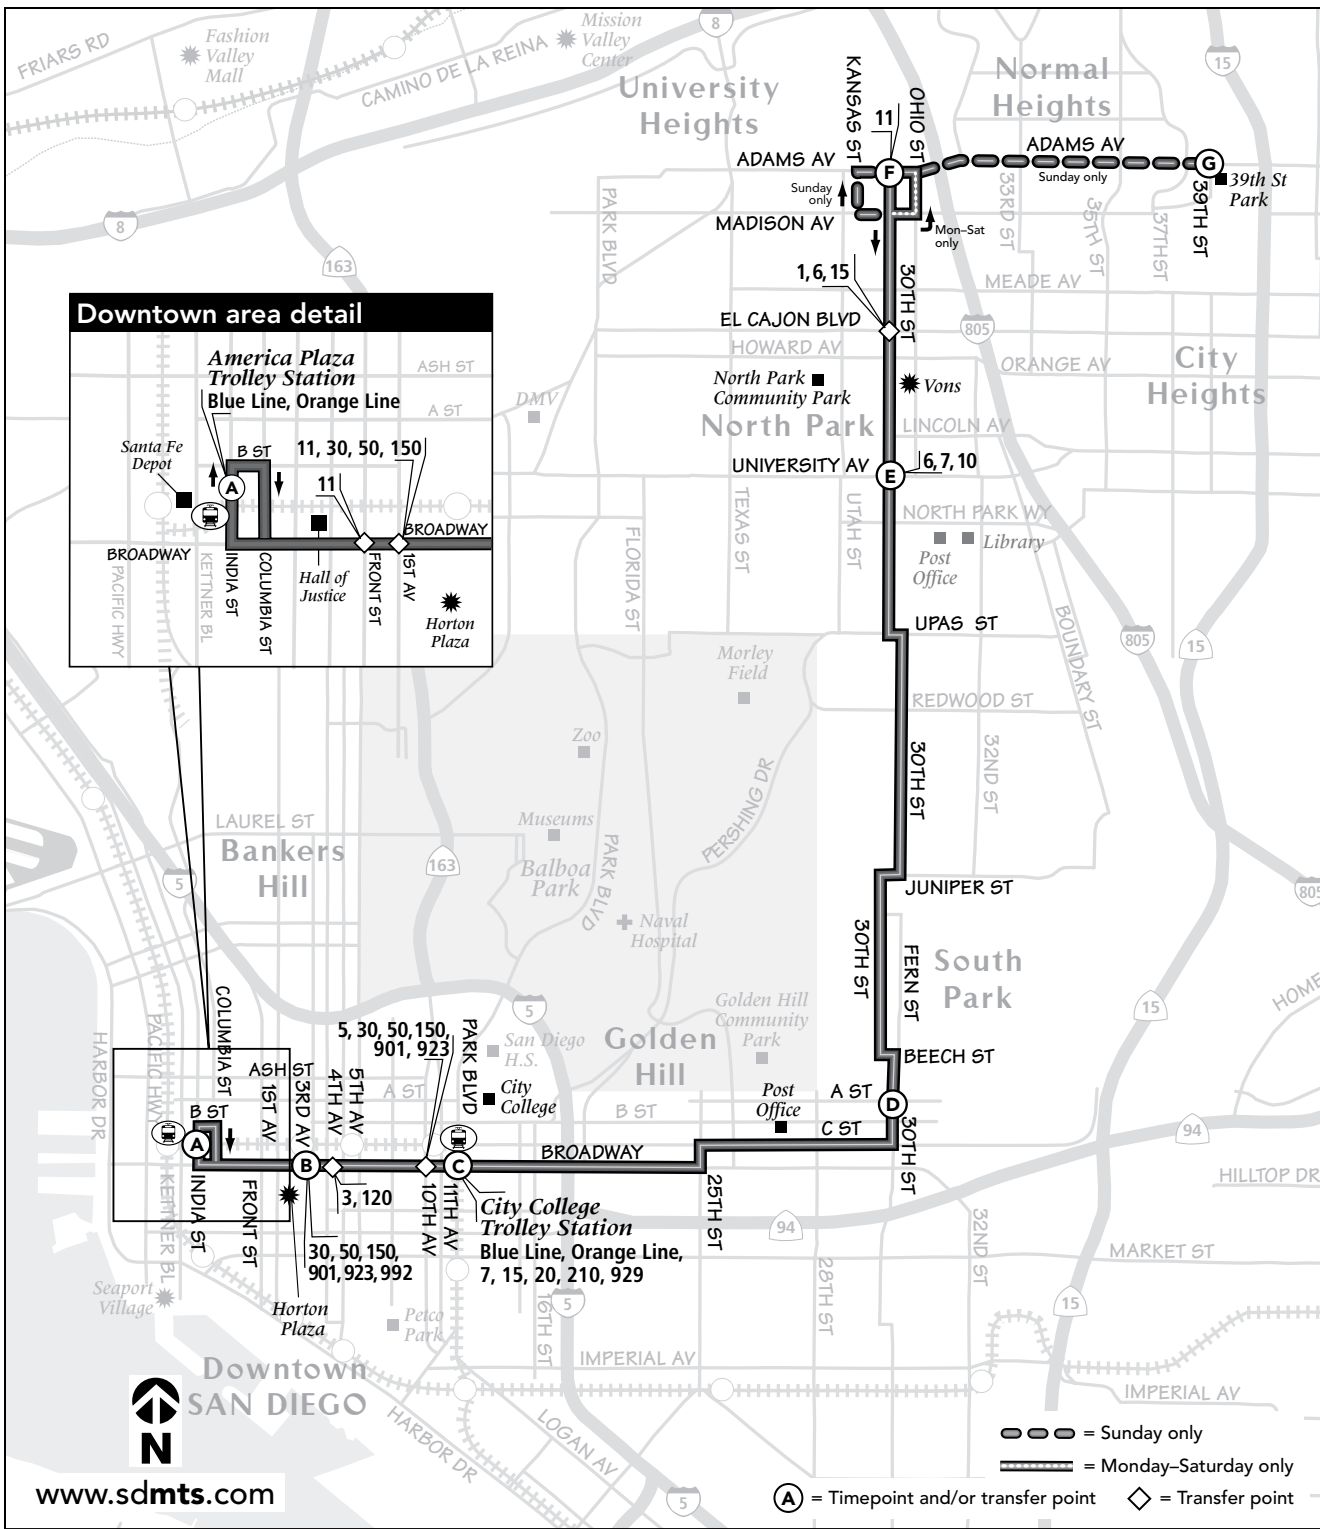

Thank you for riding MTS! ¡Gracias por viajar con MTS!

2

Downtown – North Park – Normal Heights
via Golden Hill / 30th St. SUNDAY ONLY

DESTINATIONS

- Broadway
- Golden Hill Post Office
- Horton Plaza
- North Park Community Park
- Santa Fe Depot
- South Park