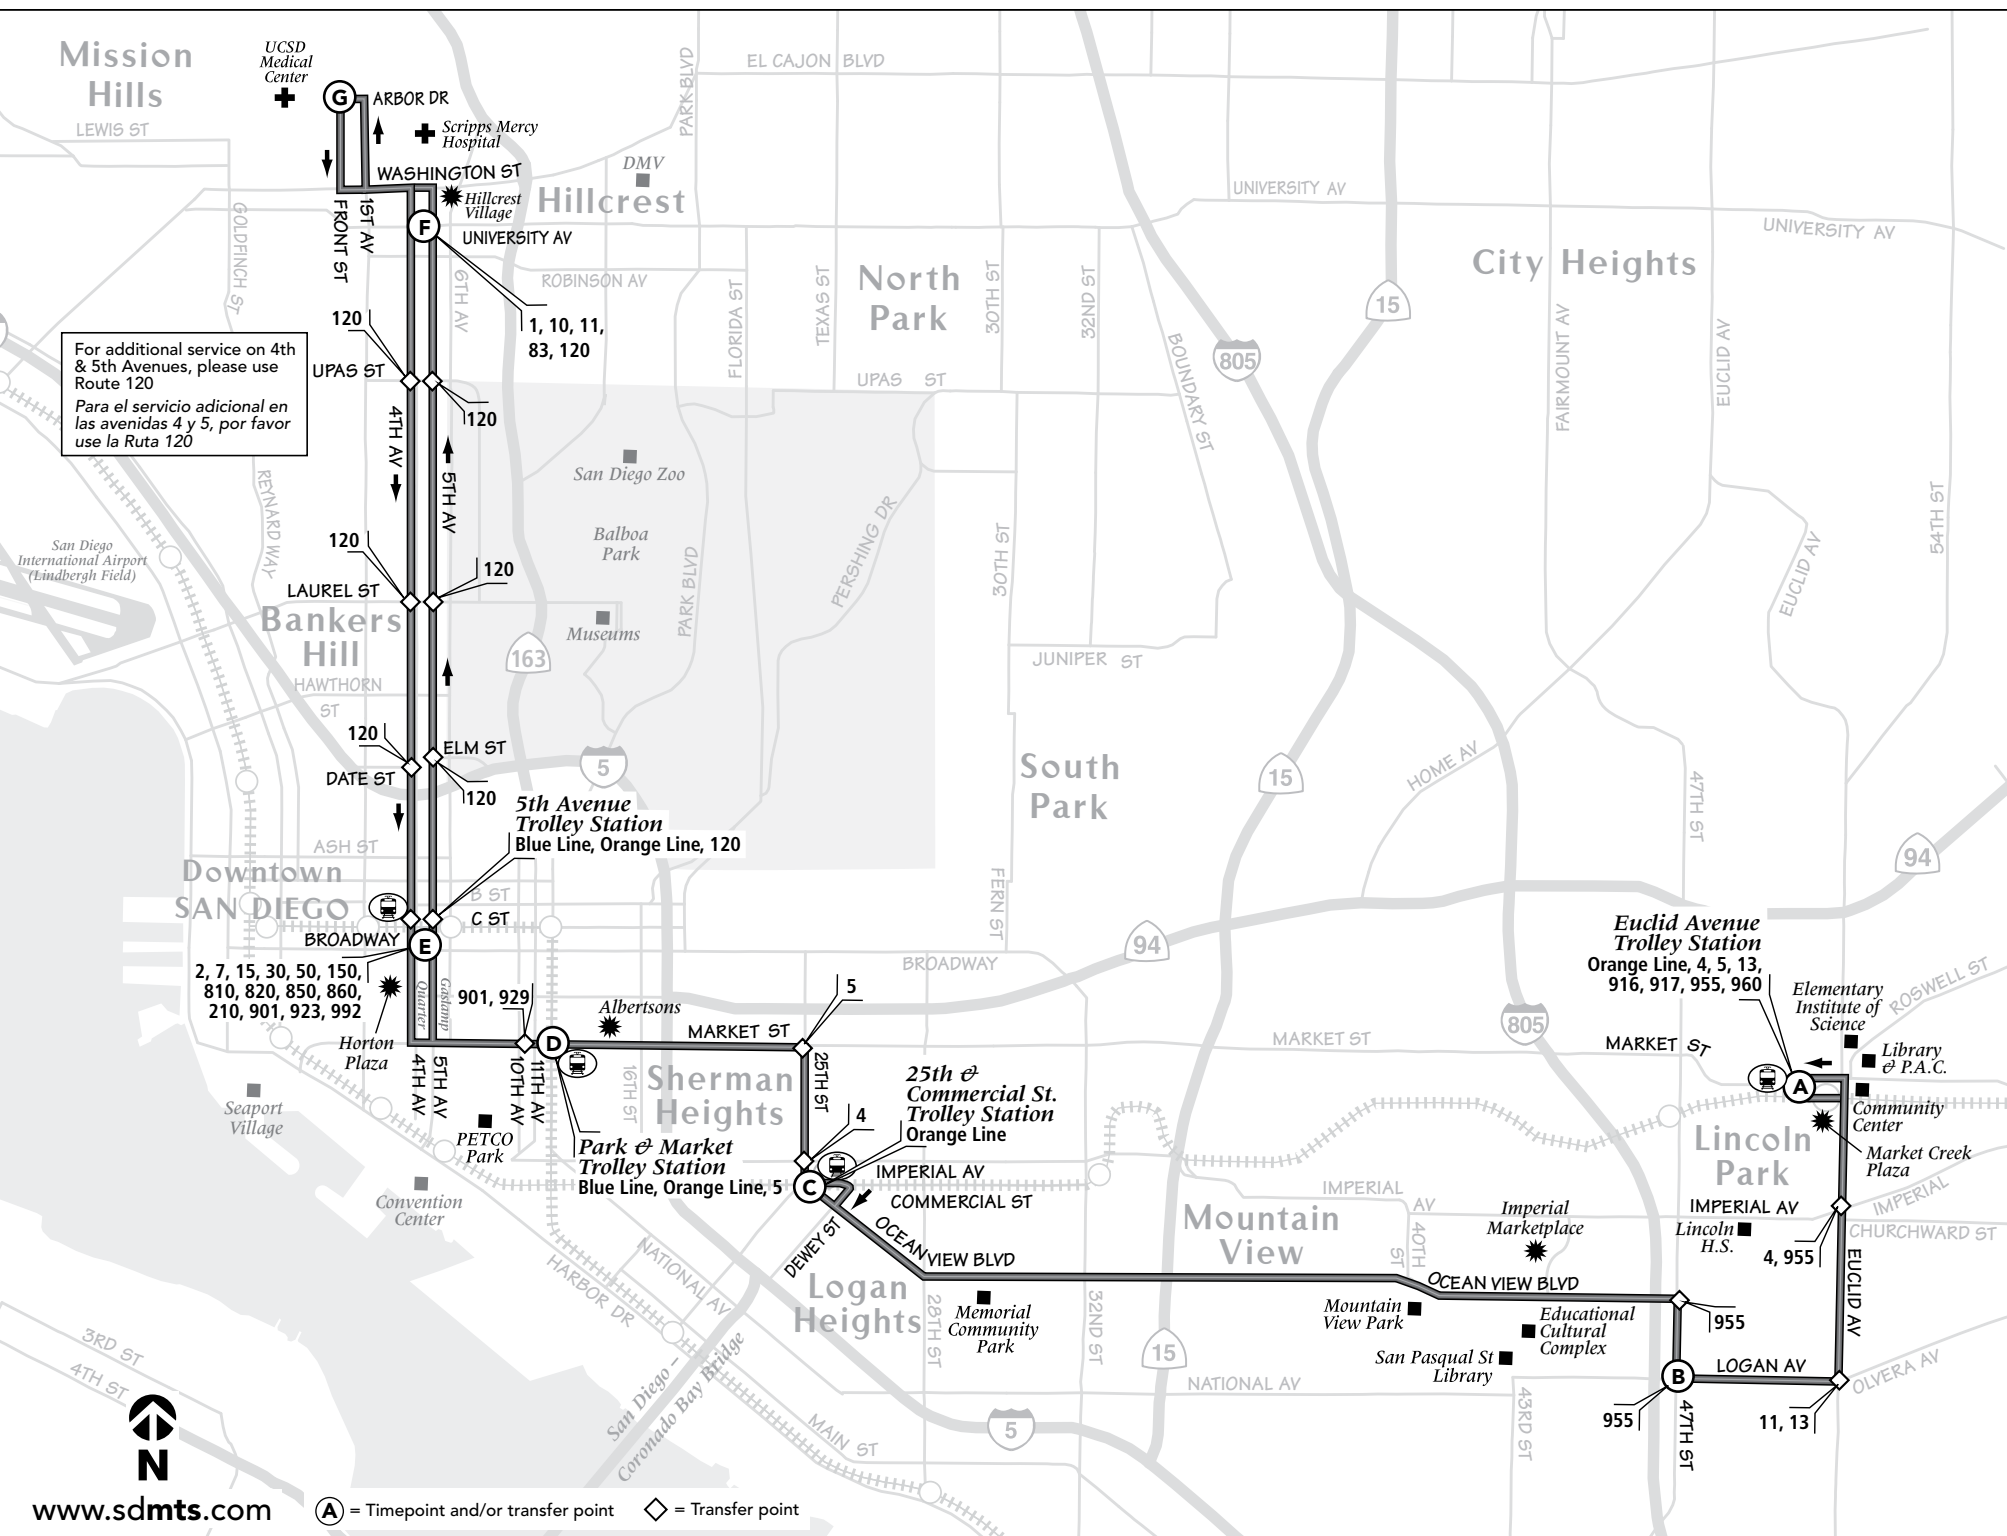

3

Euclid Trolley – UCSD Med. Ctr. / Hillcrest
via Ocean View Blvd. / Downtown

DESTINATIONS

- Balboa Park
- Educational Cultural Complex
- Gaslamp Quarter
- Market Creek Plaza
- Ocean View Blvd.

5th Ave.
Park & Market
25th & Commercial
Euclid

DAY PASS (REGIONAL) / Pase diario (Regional)

Valid for unlimited travel for one person on Trolley, most MTS buses, NCTD Breeze and SPRINTER. Valid for a discount on COASTER fares; not valid on Premium Express, Rural, or special service buses, or ADA paratransit.

Válidos para viajes ilimitados de una sola persona para: el Trolley, la mayoría de los autobuses de MTS, y los servicios del NCTD de BREEZE y SPRINTER. Válidos para acceder a descuentos en el COASTER, pero no para las rutas Premium Express ni rurales, los servicios especiales ni los servicios para discapacitados de ADA.

* I.D. required for discount fare or pass.
* Se requiere identificación para tarifas o pases de descuento.

For MTS online trip planning / Planificación de viajes por Internet www.sdmts.com

For more information on riding MTS services, pick up a Rider's Guide on a bus or at the Transit Store, or visit www.sdmts.com.
Para obtener más información sobre el uso de los servicios de MTS, recoga un 'Rider's Guide' en un autobús o en 'The Transit Store,' o visita a www.sdmts.com.

Thank you for riding MTS! ¡Gracias por viajar con MTS!

The schedules and other information shown in this timetable are subject to change. MTS does not assume responsibility for errors in timetables nor for any inconvenience caused by delayed buses. Los horarios e información que se indican en este itinerario están sujetos a cambios. MTS no asume responsabilidad por errores en los itinerarios, ni por ningún perjuicio que se origine por los autobuses demorados.

Alternative formats available upon request. Please call: (619) 557-4555 / Formato alternativo disponible al preguntar. Favor de llamar: (619) 557-4555

Route 3 Sunday* / domingo*

Lincoln Park → Downtown → Hillcrest

(A) Euclid Ave. Trolley Station DEPART	(B) 47th St. & Logan Ave.	(C) 25th & Commercial Trolley Station	(D) Park & Market Trolley Station	(E) 5th Ave. & Broadway	(F) 5th Ave. & University Ave.	(G) UCSD Medical Center ARRIVE
5:35a	5:41a	5:54a	6:01a	6:07a	6:19a	6:23a
6:55	7:01	7:14	7:21	7:27	7:39	7:43
7:55	8:01	8:15	8:23	8:29	8:42	8:47
8:55	9:02	9:16	9:26	9:32	9:46	9:51
9:55	10:02	10:16	10:26	10:32	10:46	10:51
10:55	11:02	11:16	11:26	11:33	11:48	11:53
11:55	12:02p	12:16p	12:26p	12:33p	12:48p	12:53p
12:55p	1:02	1:16	1:26	1:33	1:48	1:53
1:55	2:03	2:18	2:28	2:36	2:51	2:56
2:55	3:03	3:18	3:28	3:36	3:51	3:56
3:55	4:03	4:18	4:28	4:36	4:51	4:56
4:55	5:03	5:17	5:26	5:33	5:47	5:52
5:55	6:02	6:15	6:24	6:31	6:44	6:49
6:55	7:02	7:15	7:24	7:31	7:44	7:49

Hillcrest → Downtown → Lincoln Park

(G) UCSD Medical Center DEPART	(F) 4th Ave. & University Ave.	(E) 4th Ave. & Broadway	(D) Park & Market Trolley Station	(C) 25th & Commercial Trolley Station	(B) Logan Ave. & 47th St.	(A) Euclid Ave. Trolley Station ARRIVE
5:57a	6:01a	6:13a	6:19a	6:26a	6:38a	6:45a
7:20	7:24	7:37	7:43	7:50	8:03	8:11
8:20	8:24	8:37	8:43	8:50	9:03	9:11
9:17	9:22	9:37	9:44	9:52	10:06	10:14
10:17	10:22	10:37	10:44	10:52	11:06	11:14
11:15	11:21	11:37	11:44	11:52	12:08p	12:16p
12:15p	12:21p	12:37p	12:44p	12:52p	1:08	1:16
1:15	1:21	1:37	1:44	1:52	2:08	2:16
2:16	2:22	2:38	2:45	2:54	3:10	3:19
3:16	3:22	3:38	3:45	3:54	4:10	4:19
4:16	4:22	4:38	4:45	4:54	5:10	5:19
5:16	5:22	5:37	5:44	5:52	6:07	6:15
6:19	6:24	6:38	6:44	6:53	7:07	7:14
7:23	7:27	7:39	7:45	7:53	8:06	8:13

*A Saturday or Sunday schedule will be operated on most holidays and observed holidays, including New Year's Day, Presidents' Day, Memorial Day, Independence Day, Labor Day, Thanksgiving and Christmas. For holiday service details, visit www.sdmts.com or call 511.
*Se operará con horario de sábado o domingo durante la mayoría de los días festivos y feriados observados. Los días festivos incluyen Año Nuevo, Presidents' Day, Memorial Day, Día de la Independencia (E.E.U.U.), Labor Day, Día de Acción de Gracias y Navidad.
Para detalles sobre el servicio en días festivos, visite www.sdmts.com o llame al 511.