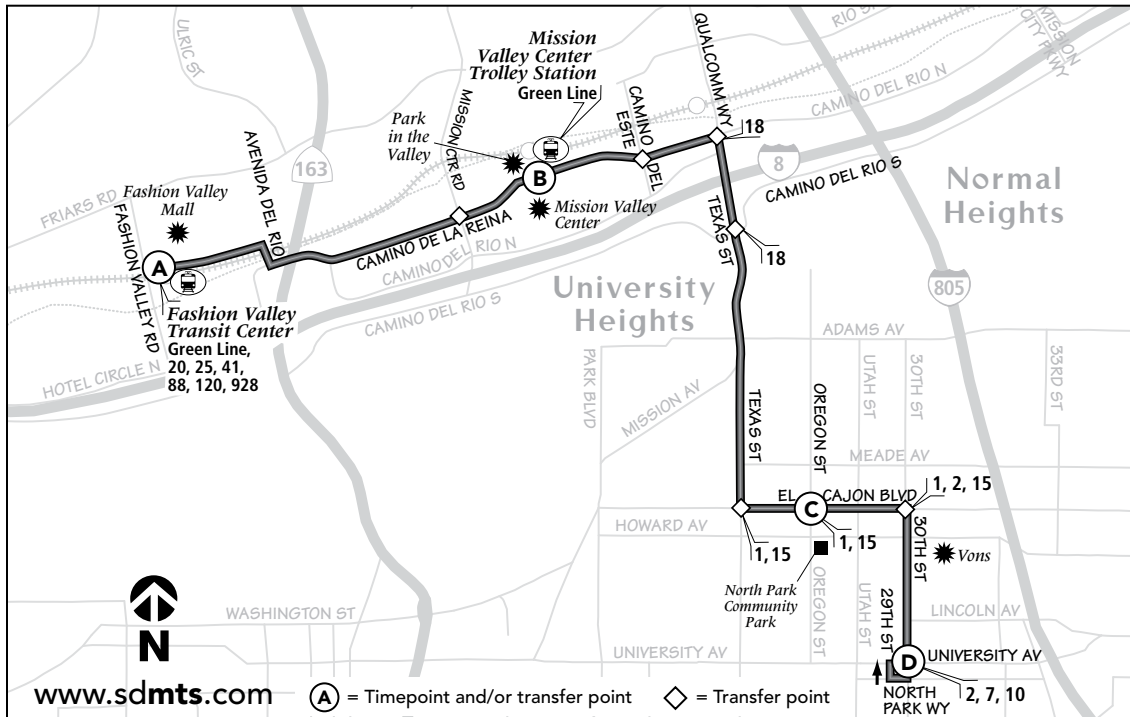

Thank you for riding MTS! ¡Gracias por viajar con MTS!

Fashion Valley – North Park
via Mission Valley

DESTINATIONS

- Fashion Valley Mall
- Mission Valley Center
- North Park Community Park
- Park in the Valley

Fashion Valley
Mission Valley Center

The Transit Store

Your full-service store for

- Maps and Timetables
- Brochures
- Tickets and Passes
- Souvenirs
- Compass Cards
- Transit IDs and more!

102 Broadway (at First Avenue), Downtown San Diego
Open Monday - Friday, 9:00 a.m. to 5:00 p.m.

Route 6 Monday through Friday / lunes a viernes

Mission Valley ➔ North Park

(A) Fashion Vly. Transit Ctr. DEPART	(B) Mission Valley Center	(C) El Cajon Blvd. & Oregon St.	(D) 30th St. & University ARRIVE
—	—	—	—
5:55a	6:00a	6:08a	6:13a
6:25	6:31	6:40	6:45
6:40	6:46	6:55	7:00
6:55	7:01	7:10	7:15
7:10	7:16	7:25	7:30
7:25	7:31	7:40	7:45
7:40	7:46	7:55	8:00
7:55	8:01	8:10	8:15
8:10	8:16	8:25	8:30
8:25	8:31	8:40	8:45
8:40	8:46	8:55	9:00
8:55	9:01	9:10	9:15
AND EVERY 15 MINUTES AT: / Y LUEGO CADA 15 MINUTOS A LA:			
:10	:17	:28	:33
:25	:32	:43	:48
:40	:47	:58	:03
:55	:02	:13	:18
UNTIL: / HASTA:			
1:40p	1:47p	1:59p	2:05p
1:55	2:02	2:14	2:20
2:10	2:17	2:29	2:35
2:25	2:32	2:44	2:50
2:40	2:47	2:59	3:05
2:55	3:02	3:14	3:20
3:10	3:17	3:29	3:35
3:25	3:32	3:44	3:50
3:40	3:47	3:59	4:05
3:55	4:02	4:14	4:20
4:10	4:17	4:29	4:35
4:25	4:32	4:44	4:50
4:40	4:47	4:59	5:05
4:55	5:02	5:14	5:20
5:10	5:17	5:29	5:35
5:25	5:32	5:44	5:50
5:40	5:47	5:59	6:05
5:55	6:02	6:14	6:20
6:10	6:16	6:27	6:32
6:40	6:46	6:57	7:02
7:10	7:16	7:27	7:32
7:40	7:46	7:56	8:01
8:10	8:16	8:26	8:31
8:40	8:46	8:56	9:01
9:10	9:16	9:26	9:31
9:40	9:45	9:54	9:59
10:10	10:15	10:24	10:29
10:40	10:45	10:54	10:59
11:10	11:15	11:24	11:29