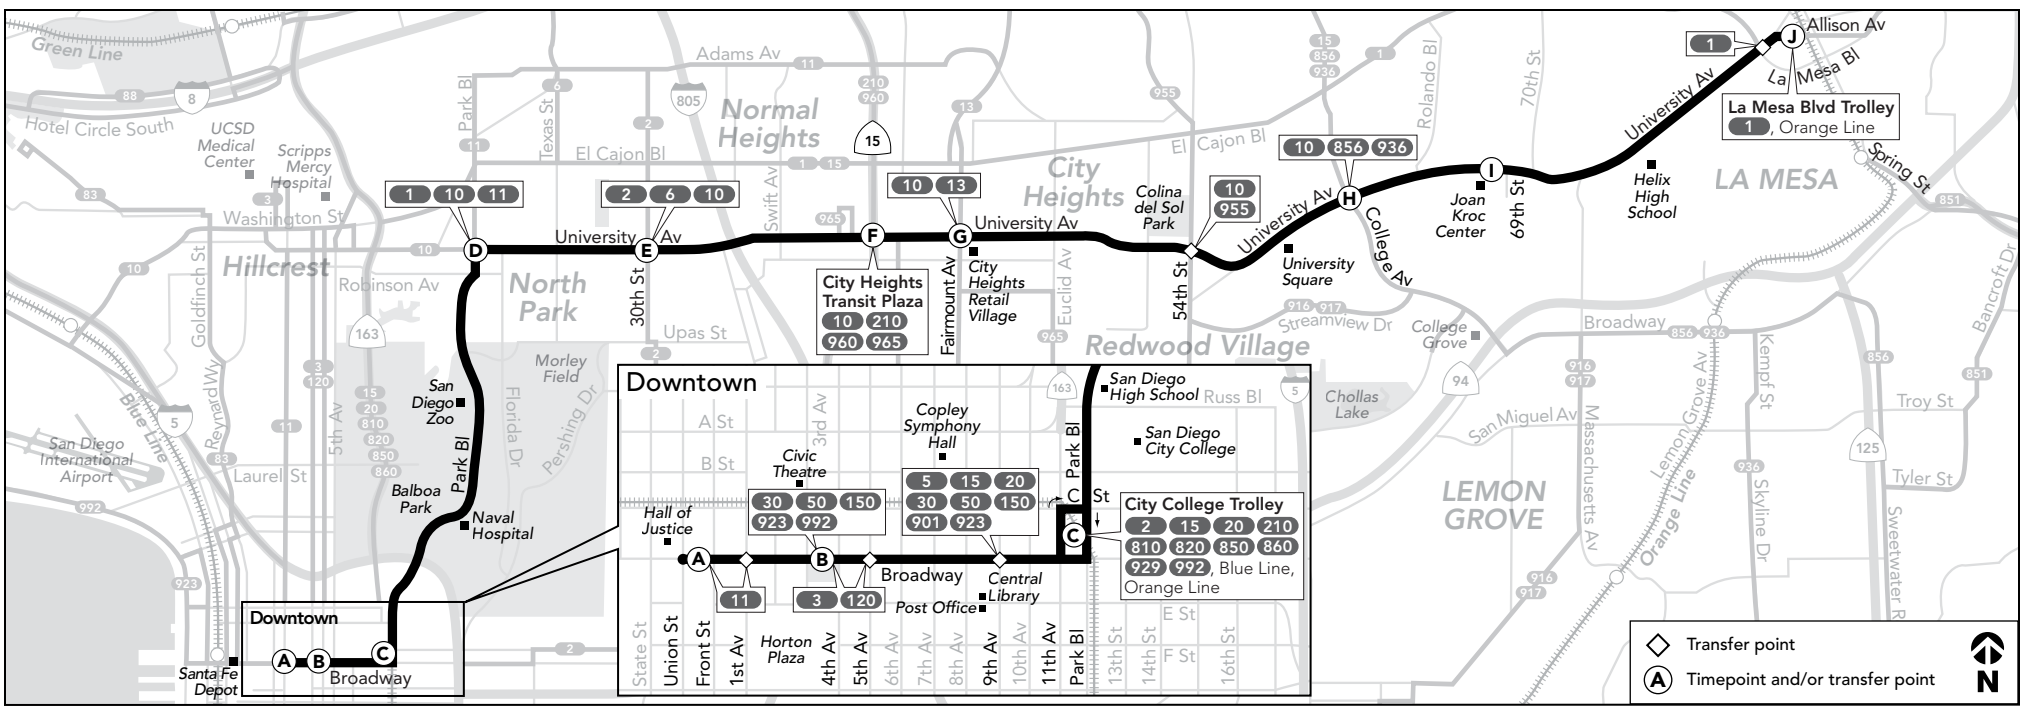

Route 7 Saturday* / sábado*

Downtown → North Park → City Heights → La Mesa