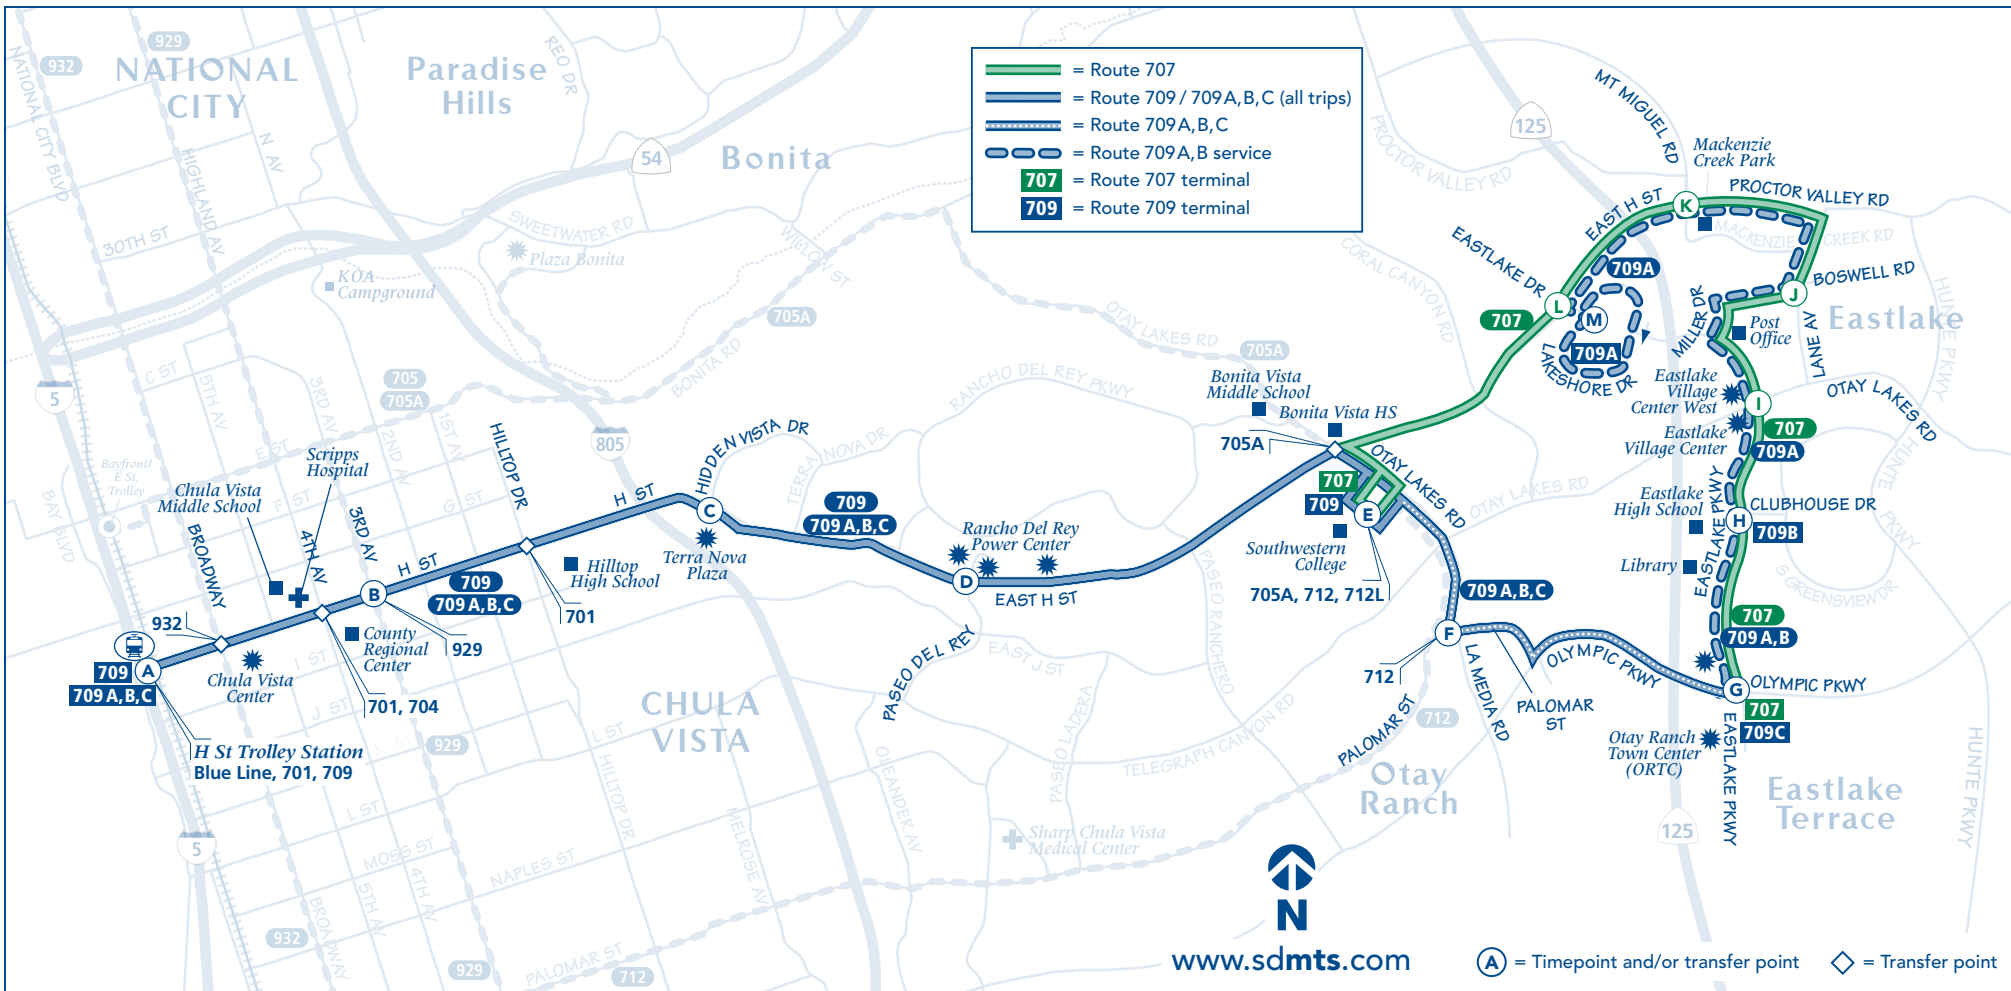

DIRECTORY / Directorio

Regional Transit Information / Información de transporte público regional	511 or/ó (619) 233-3004
TTY/TDD (teletype for hearing impaired) / Teletipo para sordos	(619) 234-5005 or/ó (888) 722-4889
InfoExpress (24-hour info via Touch-Tone phone) / Información las 24 horas (via teléfono de teclas)	(619) 685-4900
Customer Service / Suggestions / Servicio al cliente / Sugerencias	(619) 656-2300
SafeWatch	(619) 557-4500
Lost & Found / Objetos extraviados	(619) 656-2300
The Transit Store	1st & Broadway Downtown San Diego M-F 9am-5pm

For MTS online trip planning / Planificación de viajes por Internet www.sdmts.com

For more information on riding MTS services, pick up a Rider's Guide on a bus or at the Transit Store, or visit www.sdmts.com.
Para obtener más información sobre el uso de los servicios de MTS, recoga un 'Rider's Guide' en un autobús o en 'The Transit Store,' o visita a www.sdmts.com.

Thank you for riding MTS! ¡Gracias por viajar con MTS!

707

709

Southwestern Coll. – Otay Ranch Town Ctr.
via East H St. / Eastlake Pkwy.

H St. Trolley– Southwestern Coll.
via East H St.

DESTINATIONS

- Bonita Vista High School
- Eastlake High School (707/709 A, B)
- Eastlake Village Center (707/709A)
- Hilltop High School (709)
- Otay Ranch Town Center (709A, B, C)
- Scripps Hospital (709)
- Southwestern College

H St.

The schedules and other information shown in this timetable are subject to change. MTS does not assume responsibility for errors in timetables nor for any inconvenience caused by delayed buses. Los horarios y información que se indican en este itinerario están sujetos a cambios. MTS no asume responsabilidad por errores en los itinerarios, ni por ningún perjuicio que se origine por los autobuses demorados.

Route 707 – Northbound Monday through Friday / lunes a viernes

Eastlake Parkway & Olympic Parkway (ORTC) DEPART	Eastlake Parkway & Clubhouse Drive (Eastlake High)	Eastlake Parkway & Otay Lakes Road (Eastlake Village)	Boswell Road & Lane Avenue	East H Street & Mount Miguel Road	East H Street & Eastlake Drive	Southwestern College ARRIVE
8:41a F	8:44a	8:47a	8:50a	8:53a	8:56a	9:01a
10:04	10:09	10:12	10:15	10:18	10:21	10:26
11:04	11:09	11:12	11:15	11:18	11:21	11:26
12:04p	12:09p	12:12p	12:15p	12:18p	12:21p	12:26p
1:04	1:09	1:12	1:15	1:18	1:21	1:26
2:04	2:09	2:12	2:15	2:18	2:21	2:26
3:04	3:09	3:12	3:15	3:18	3:21	3:26
4:04	4:09	4:12	4:15	4:18	4:21	4:26
5:04	5:09	5:12	5:15	5:18	5:21	5:26
6:04	6:09	6:12	6:15	6:18	6:21	6:26
7:24 F	7:27	7:30	7:33	7:36	7:39	7:44

Route 707 – Southbound Monday through Friday / lunes a viernes

Southwestern College DEPART	East H Street & Eastlake Drive	East H Street & Mount Miguel Road	Boswell Road & Lane Avenue	Eastlake Parkway & Otay Lakes Road (Eastlake Village)	Eastlake Parkway & Clubhouse Drive (Eastlake High)	Eastlake Parkway & Olympic Parkway (ORTC) ARRIVE
9:32a	9:37a	9:40a	9:43a	9:46a	9:49a	9:54a
10:32	10:37	10:40	10:43	10:46	10:49	10:54
11:32	11:37	11:40	11:43	11:46	11:49	11:54
12:32p	12:37p	12:40p	12:43p	12:46p	12:49p	12:54p
1:32	1:37	1:40	1:43	1:46	1:49	1:54
2:32	2:37	2:40	2:43	2:46	2:49	2:54
3:32	3:37	3:40	3:43	3:46	3:49	3:54
4:32	4:37	4:40	4:43	4:46	4:49	4:54
5:32	5:37	5:40	5:43	5:46	5:49	5:54

F = Trip begins on Eastlake Parkway at Caminito Positano and does not serve Otay Ranch Town Center Shopping Center / Viaje comienza en Eastlake Parkway en Caminito Positano y no sirve Otay Ranch Town Center Shopping Center
Route 707 does not operate on weekends or on the observation of the following holidays: New Year's Day, Presidents' Day, Memorial Day, Independence Day, Labor Day, Thanksgiving, & Christmas
La ruta 707 no ofrece servicio durante el fin de semana ó durante los siguientes días festivos: Año Nuevo, Presidents' Day, Memorial Day, Día de la Independencia (E.E.U.U.), Labor Day, Día de Acción de Gracias, y Navidad
PM times are in bold / Los horarios de la tarde (PM) están en negrita