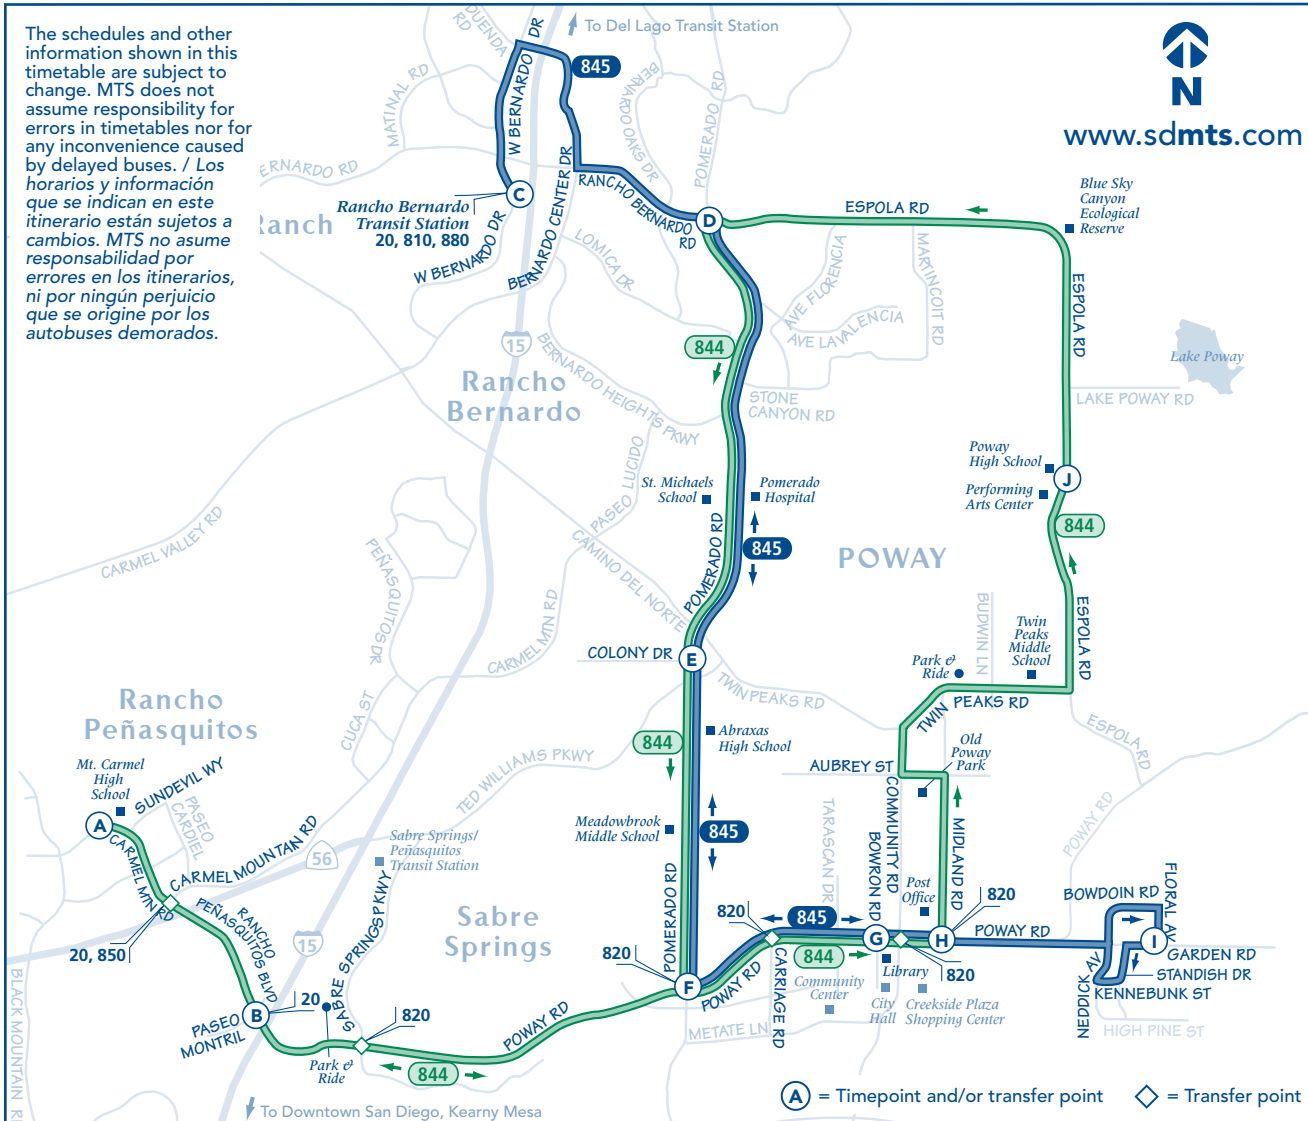

The Transit Store

Your full-service store for

- Tickets and Passes • Souvenirs • Maps and Timetables
- Compass Cards • Brochures • Transit IDs and more!

102 Broadway (at First Avenue)
Downtown San Diego
Monday - Friday, 9:00 a.m. to 5:00 p.m.

844

Poway Loop
via Espola Rd. /
Pomerado Rd. / Poway Rd.

845

**Rancho Bernardo –
Poway**
via Pomerado Rd. / Poway Rd.

Alternative formats are available upon request. Please call: **(619) 231-1466**
Formato alternativo disponible al preguntar. Favor de llamar:

The schedules and other information shown in this timetable are subject to change. MTS does not assume responsibility for errors in timetables nor for any inconvenience caused by delayed buses. / Los horarios y información que se indican en este itinerario están sujetos a cambios. MTS no asume responsabilidad por errores en los itinerarios, ni por ningún perjuicio que se origine por los autobuses demorados.