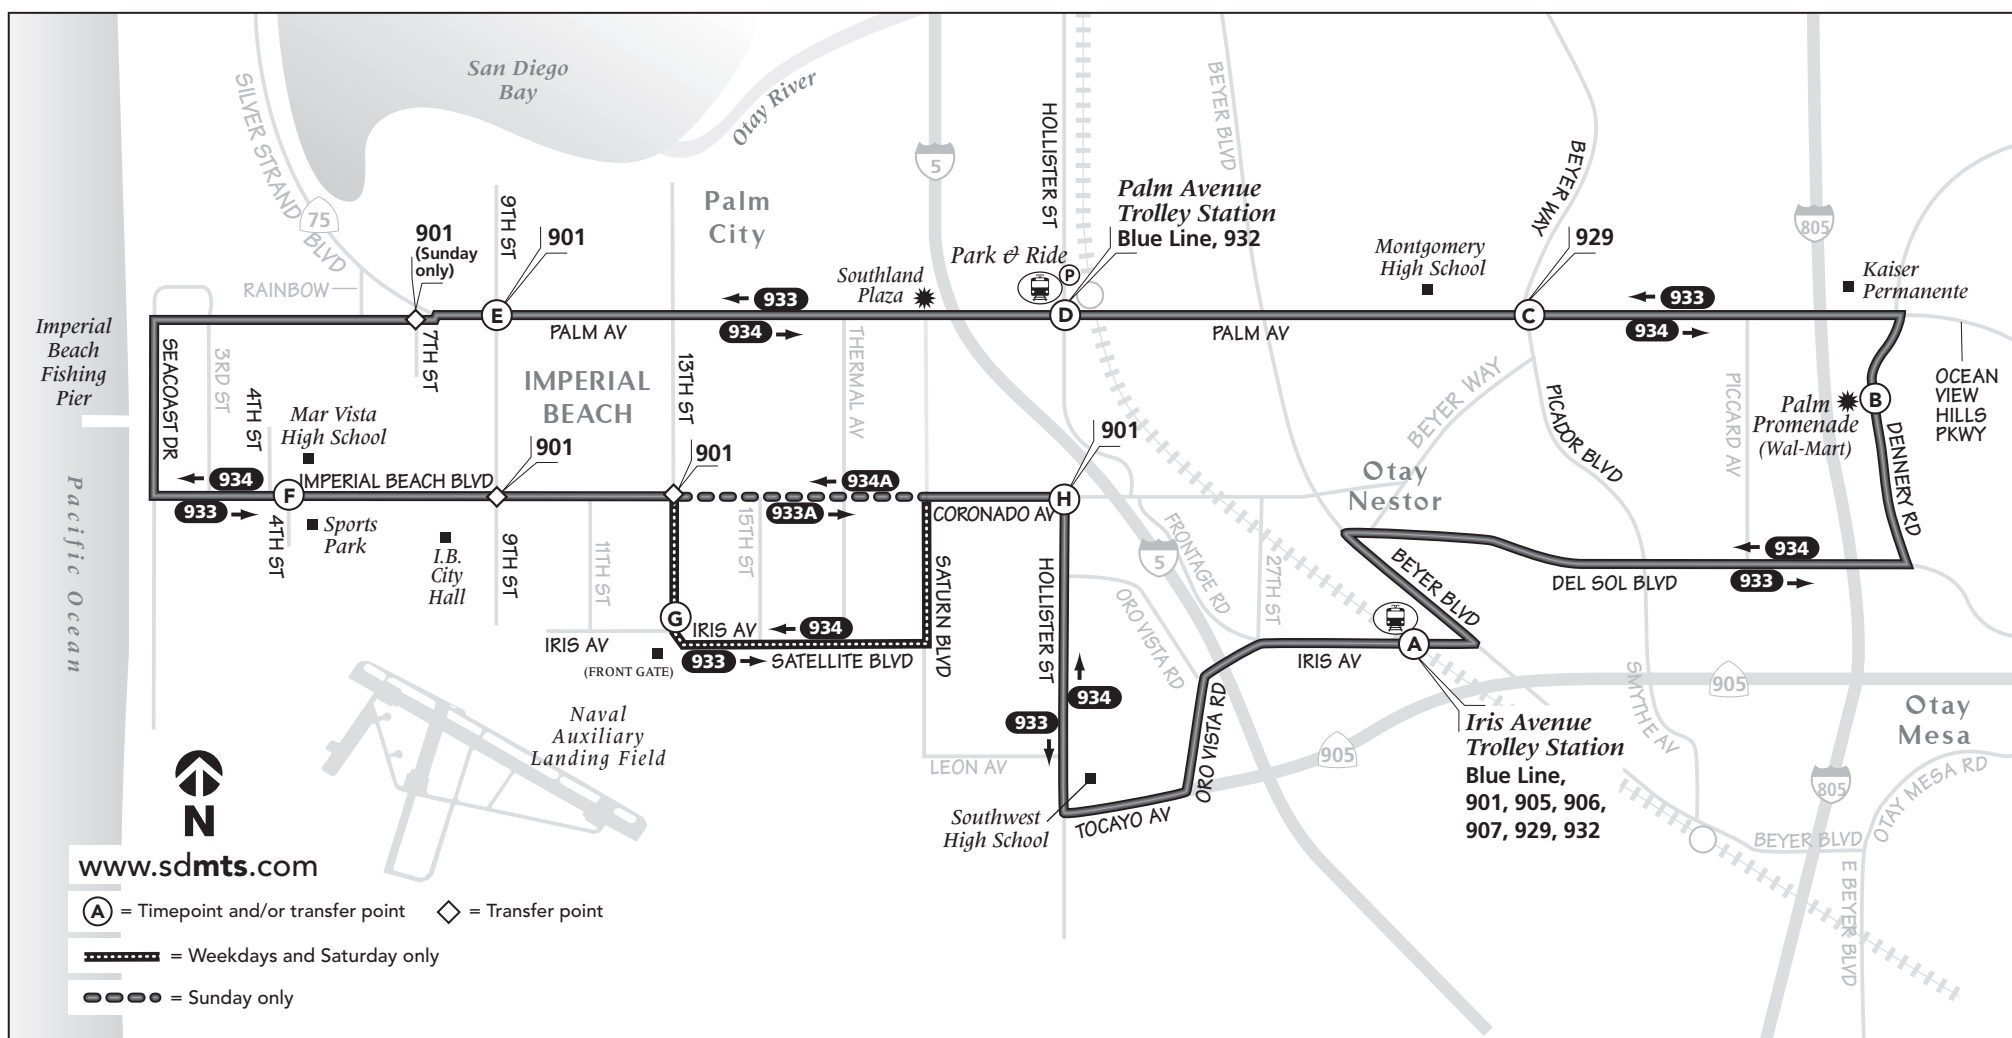

* I.D. required for discount fare or pass.
* Se requiere identificación para tarifas o pases de descuento.

DIRECTORY / Directorio

Regional Transit Information / Información de transporte público regional	511 or/6 (619) 233-3004
TTY/TDD (teletype for hearing impaired) / Teletipo para sordos	(619) 234-5005 or/6 (888) 722-4889
InfoExpress (24-hour info via Touch-Tone phone) / Información las 24 horas (via teléfono de teclas)	(619) 685-4900
Customer Service / Suggestions / Servicio al cliente / Sugerencias	(619) 557-4555
SafeWatch	(619) 557-4500
Lost & Found / Objetos extraviados	(619) 427-6438 or/6 (800) 409-3310
The Transit Store	(619) 234-1060 1st & Broadway, Downtown San Diego M-F 9am-5pm

For MTS online trip planning / Planificación de viajes por Internet www.sdmts.com

For more information on riding MTS services, pick up a Rider's Guide on a bus or at the Transit Store, or visit www.sdmts.com.
Para obtener más información sobre el uso de los servicios de MTS, recoga un 'Rider's Guide' en un autobús o en 'The Transit Store,' o visita a www.sdmts.com.

Thank you for riding MTS! ¡Gracias por viajar con MTS!

The schedules and other information shown in this timetable are subject to change. MTS does not assume responsibility for errors in timetables nor for any inconvenience caused by delayed buses. Los horarios y información que se indican en este itinerario están sujetos a cambios. MTS no asume responsabilidad por errores en los itinerarios, ni por ningún perjuicio que se origine por los autobuses demorados.

Alternative formats are available upon request. Please call: / Formato alternativo disponible al preguntar. Favor de llamar: (619) 231-1466

Route 933A Sunday* / domingo*								
Otay Mesa → Palm City → Imperial Beach → Nestor → Otay Mesa								
(A)	(B)	(C)	(D)	(E)	(F)	(G)	(H)	(A)
Iris Ave. Trolley Sta. DEPART	Dennery Rd. @ Wal-Mart	Palm Ave. & Beyer Way	Palm Ave. Trolley Station	Palm Ave. & 9th St.	Imperial Beach Bl. & 4th St.	13th St. & Iris Ave.	Coronado Ave. & Hollister St.	Iris Ave. Trolley Sta. ARRIVE
4:59a	5:08a	5:13a	5:19a	5:25a	5:32a	—	5:42a	5:52a
5:59	6:08	6:13	6:19	6:25	6:32	—	6:42	6:52
7:06	7:16	7:21	7:29	7:34	7:40	—	7:50	8:01
8:09	8:19	8:24	8:30	8:36	8:43	—	8:54	9:05
8:49	8:59	9:04	9:11	9:18	9:25	—	9:36	9:48
9:29	9:39	9:44	9:51	9:58	10:05	—	10:16	10:28
10:09	10:20	10:26	10:33	10:41	10:49	—	11:00	11:12
10:39	10:50	10:56	11:03	11:11	11:19	—	11:30	11:42
11:09	11:20	11:26	11:33	11:41	11:49	—	12:00p	12:12p
11:38	11:49	11:55	12:02p	12:11p	12:19p	—	12:30	12:43
12:08p	12:19p	12:25p	12:32	12:41	12:49	—	1:00	1:13
12:38	12:49	12:55	1:02	1:11	1:19	—	1:30	1:43
1:08	1:19	1:25	1:32	1:41	1:49	—	2:00	2:13
1:38	1:49	1:55	2:02	2:11	2:19	—	2:30	2:43
2:08	2:19	2:25	2:32	2:41	2:49	—	3:00	3:13
2:38	2:49	2:55	3:02	3:11	3:19	—	3:30	3:43
3:08	3:19	3:25	3:32	3:41	3:49	—	4:00	4:13
3:38	3:49	3:55	4:02	4:11	4:19	—	4:30	4:43
4:10	4:21	4:27	4:34	4:43	4:51	—	5:02	5:15
5:10	5:21	5:27	5:34	5:43	5:51	—	6:02	6:15
6:10	6:21	6:27	6:34	6:42	6:50 D	—	—	—
—	—	—	—	C 6:48	Route 901	—	6:57	7:10
7:09	7:19	7:24	7:31	7:38	7:46 D	—	—	—
—	—	—	—	C 7:45	Route 901	—	7:54	8:07
—	—	—	—	C 9:12	Route 901	—	9:20	9:32
—	—	—	—	C 11:42	Route 901	—	11:50	12:01a