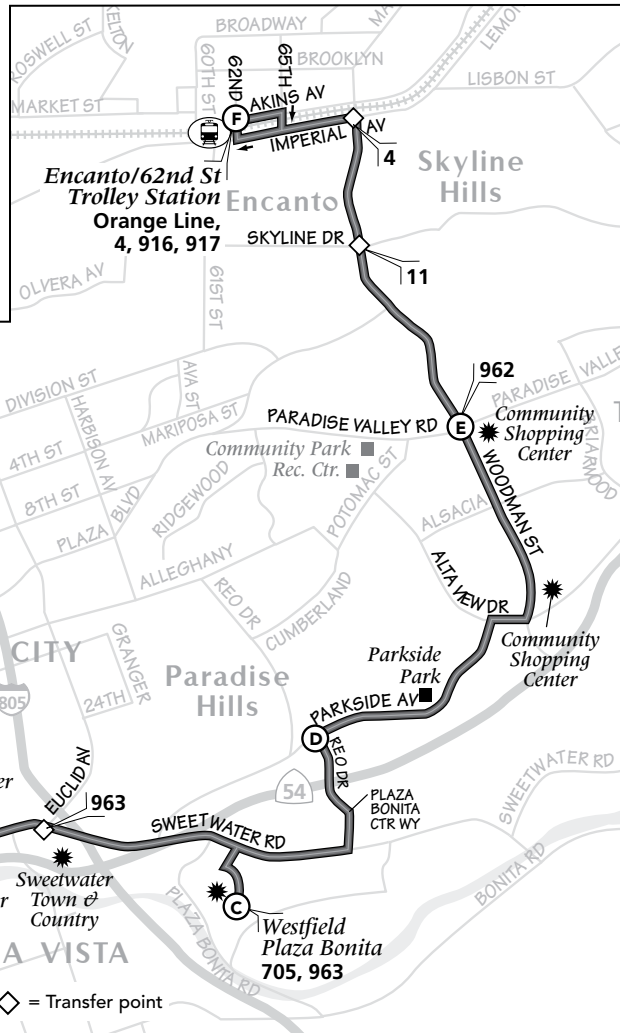

CASH FARES / Tarifas en efectivo

Exact fare, please / Favor de pagar la cantidad exacta	
Day Pass (Regional) / Pase diario (Regional)	$5.00
One-Way Fare / Tarifa de una dirección	$2.25
Senior (60+)/Disabled/Medicare Mayores de 60 años/Discapacitados/Medicare	$1.10*
Children 5 & under / Niños de 5 años o menores	FREE / GRATIS*

MONTHLY PASSES / Pases mensual

Adult / Adulto	$72.00
Senior (60+)/Disabled/Medicare Mayores de 60 años/Discapacitados/Medicare	$18.00*
Youths (18 and under) Jóvenes (18 años o menores)	$36.00*

DAY PASS (REGIONAL) / Pase diario (Regional)

Valid for unlimited travel for one person on Trolley, most MTS buses, NCTD Breeze and SPRINTER. Valid for a discount on COASTER fares; not valid on Premium Express, Rural, or special service buses, or ADA paratransit.

Válidos para viajes ilimitados de una sola persona para: el Trolley, la mayoría de los autobuses de MTS, y los servicios del NCTD de BREEZE y SPRINTER. Válidos para acceder a descuentos en el COASTER, pero no para las rutas Premium Express ni rurales, los servicios especiales ni los servicios para discapacitados de ADA.

* I.D. required for discount fare or pass.
* Se requiere identificación para tarifas o pases de descuento.

The Transit Store

Your full-service store for

- Maps and Timetables • Brochures
- Tickets and Passes • Compass Cards
- Souvenirs • Transit IDs and more!

102 Broadway (at First Avenue), Downtown San Diego
Open Monday - Friday, 9:00 a.m. to 5:00 p.m.