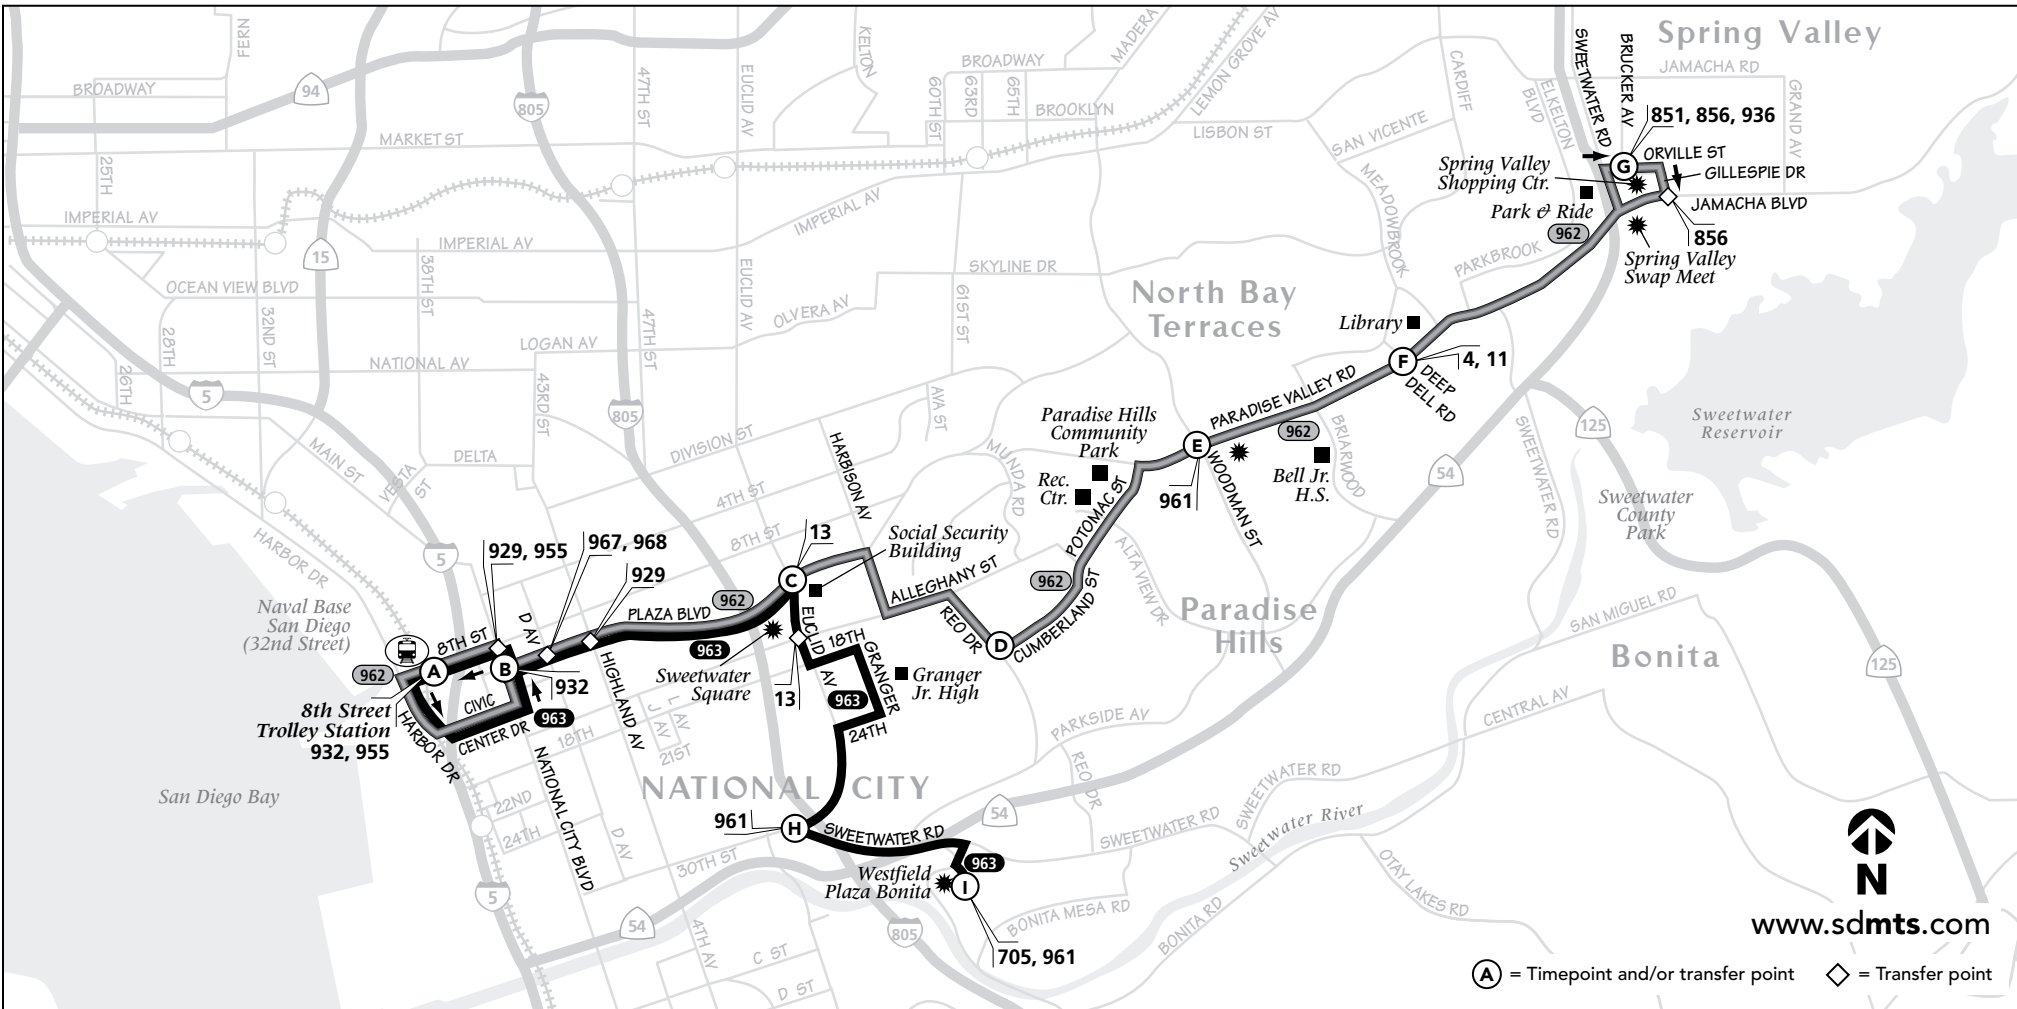

Thank you for riding MTS! / ¡Gracias por viajar con MTS!

962 **963**

8th St. Trolley – Spring Valley
via Plaza Blvd. / Skyline Hills

8th St. Trolley – Plaza Bonita
via Plaza Blvd. / Euclid Ave.

DESTINATIONS

Route 962 Saturday* / sábado*

National City → Paradise Hills → Spring Valley						
A	B	C	D	E	F	G
8th St. Trolley Station DEPART	National City Blvd. & Plaza Rd.	Plaza Blvd. & Euclid Ave.	Cumberland St. & Reo Dr.	Paradise Valley Rd. & Woodman St.	Paradise Valley Rd. & Deep Dell Rd.	Orville St. & Brucker Ave. ARRIVE
6:55a	7:00a	7:07a	7:12a	7:17a	7:20a	7:27a
7:55	8:00	8:07	8:12	8:17	8:20	8:27
8:55	9:00	9:07	9:12	9:18	9:21	9:29
9:55	10:00	10:07	10:12	10:18	10:21	10:29
10:55	11:00	11:07	11:12	11:18	11:21	11:29
11:55	12:01p	12:09p	12:14p	12:20p	12:23p	12:31p
12:55p	1:01	1:09	1:14	1:20	1:23	1:31
1:55	2:01	2:09	2:14	2:20	2:23	2:31
2:55	3:01	3:09	3:14	3:20	3:23	3:31
3:55	4:01	4:09	4:14	4:20	4:23	4:31
4:55	5:01	5:09	5:14	5:20	5:23	5:31
5:55	6:00	6:08	6:13	6:19	6:22	6:29
6:55	7:00	7:08	7:13	7:19	7:22	7:29

Spring Valley → Paradise Hills → National City						
G	F	E	D	C	B	A
Orville St. & Brucker Ave. DEPART	Paradise Valley Rd. & Deep Dell Rd.	Paradise Valley Rd. & Woodman St.	Cumberland St. & Reo Dr.	Plaza Blvd. & Euclid Ave.	National City Blvd. & Plaza Rd.	8th St. Trolley Station ARRIVE
—	—	—	6:20a	6:27a	6:34a	6:37a
7:05a	7:12a	7:15a	7:20	7:27	7:34	7:37
8:05	8:12	8:15	8:20	8:27	8:34	8:37
9:05	9:12	9:15	9:21	9:28	9:35	9:38
10:05	10:12	10:15	10:21	10:28	10:35	10:38
11:05	11:12	11:15	11:21	11:29	11:37	11:40
12:05p	12:12p	12:15p	12:21p	12:29p	12:37p	12:40p
1:05	1:12	1:15	1:21	1:29	1:37	1:40
2:05	2:12	2:15	2:21	2:29	2:37	2:40
3:05	3:12	3:15	3:21	3:29	3:37	3:40
4:05	4:12	4:15	4:21	4:29	4:37	4:40
5:05	5:12	5:15	5:20	5:27	5:35	5:38
6:05	6:12	6:15	6:20	6:27	6:35	6:38
7:05	7:12	7:15	7:20	7:27	7:35	7:38