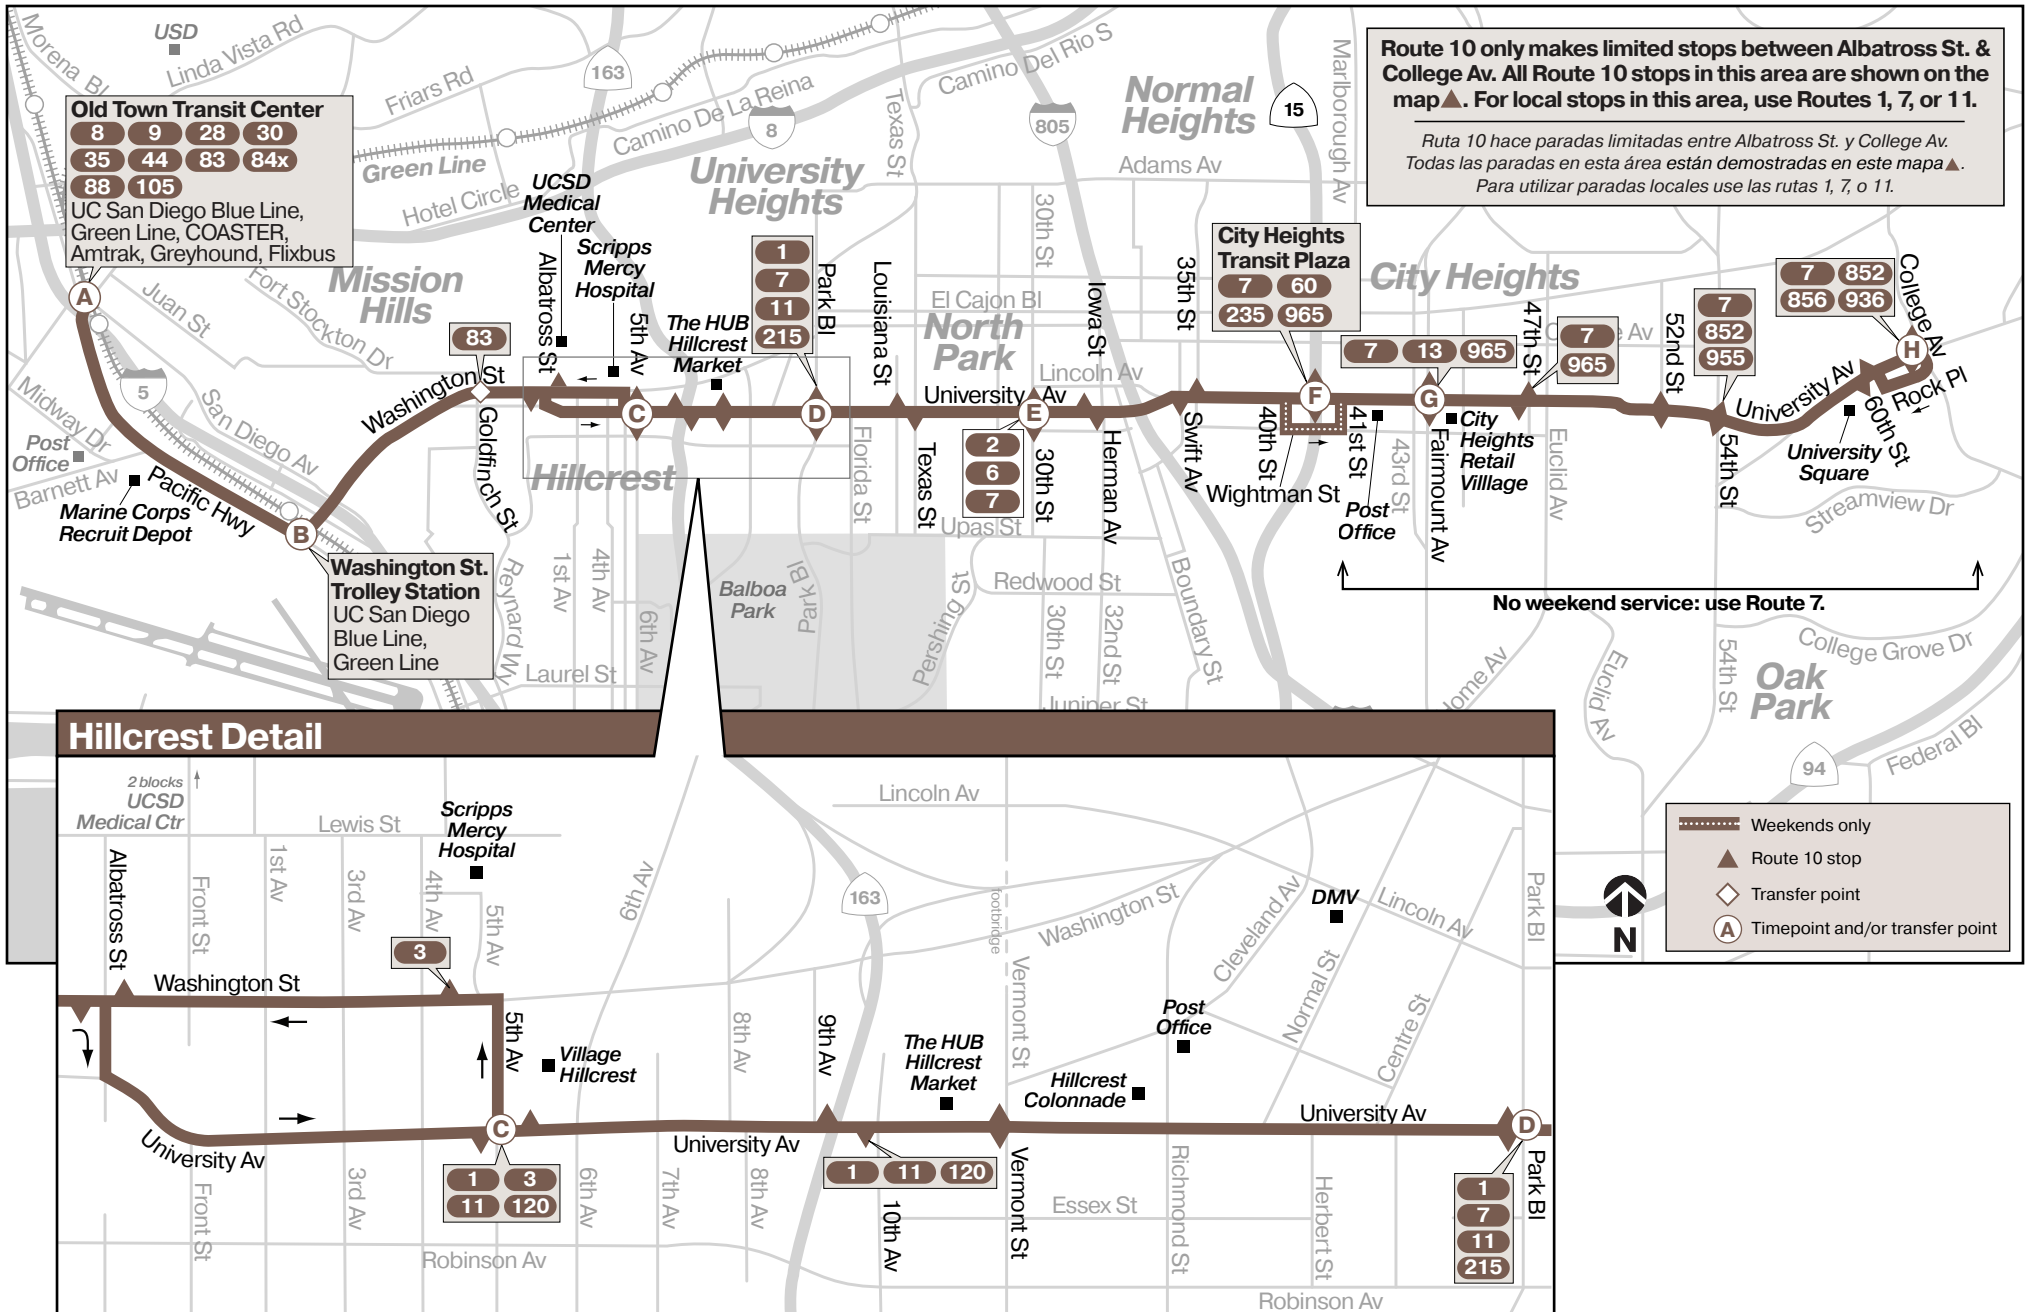

Destinations

- City Heights Retail Village
- City Heights Transit Plaza
- Hillcrest DMV
- The HUB Hillcrest Market
- Scripps Mercy Hospital
- Village Hillcrest

Trolley Connections

- Old Town
- Washington Street

Subject to change without notice
Sujeto a cambios sin previo aviso

PRONTO

Easy transit fare. Get a card or download the app.

¡Tarifa de transporte fácil! Obtén una tarjeta o descarga la aplicación.

RidePRONTO.com • 619-595-5636

All timetables are available online
Todos los horarios están disponibles en línea.

sdmts.com/timetables

Real Time Arrivals

Download the free **OneBusAway** app.
Llegadas en tiempo real. Descarga la aplicación gratuita **OneBusAway**.

sdmts.com/oba

MTS Security 619-595-4960
MTS Seguridad

MTS Information & Trip Planning 619-233-3004
MTS Información y planeo de viaje

Customer Service / Suggestions 619-557-4555
Servicio al cliente / Sugerencias

Lost and Found 619-233-3004
Objetos extraviados

Transit Store 619-234-1060
12th & Imperial Transit Center
M-F / L-V 8am-5pm

TTY/TDD 619-234-5005 888-722-4889
(teletype for hearing impaired)
Teletipo para sordos

Buses on all MTS routes are accessible via lift or ramp.
Autobuses en todas las rutas de MTS son accesibles mediante un ascensor o rampa.

Alternative formats available upon request. Call: (619) 557-4555.
Formato alternativo disponible al preguntar. Llamar: (619) 557-4555.

10 Sunday • domingo

Old Town Transit Center → City Heights							
A	B	C	D	E	F	G	H
Old Town Transit Center DEPART	Washington St. & Pacific Hwy.	University Av. & 5th Av.	University Av. & Park Bl.	University Av. & 30th St.	City Heights Transit Plaza & 15 Fwy. ARRIVE	University Av. & Fairmount Av.	University Av. & College Av.
6:19a	6:25a	6:33a	6:37a	6:41a	6:52a	—	—
7:20	7:26	7:35	7:39	7:43	7:54	—	—
8:20	8:26	8:35	8:40	8:45	8:56	—	—
8:50	8:56	9:05	9:10	9:15	9:27	—	—
9:20	9:26	9:35	9:40	9:45	9:57	—	—
9:49	9:55	10:04	10:09	10:14	10:26	—	—
10:16	10:22	10:32	10:37	10:43	10:55	—	—
10:46	10:52	11:02	11:07	11:13	11:25	—	—
11:16	11:22	11:32	11:37	11:43	11:55	—	—
11:46	11:52	12:02p	12:08p	12:14p	12:26p	—	—
12:16p	12:22p	12:32	12:38	12:44	12:56p	—	—
12:46	12:52	1:02	1:08	1:14	1:26	—	—
1:16	1:22	1:33	1:39	1:45	1:57	—	—
1:46	1:52	2:03	2:09	2:15	2:27	—	—
2:16	2:22	2:33	2:39	2:45	2:57	—	—
2:46	2:52	3:03	3:09	3:16	3:28	—	—
3:16	3:22	3:33	3:39	3:46	3:58	—	—
3:48	3:54	4:05	4:11	4:18	4:30	—	—
4:20	4:26	4:37	4:43	4:50	5:02	—	—
4:50	4:56	5:07	5:13	5:20	5:32	—	—
5:20	5:26	5:37	5:43	5:50	6:02	—	—
5:49	5:55	6:05	6:11	6:17	6:29	—	—
6:20	6:26	6:36	6:42	6:48	7:00	—	—
6:50	6:56	7:06	7:11	7:17	7:29	—	—
7:20	7:26	7:35	7:40	7:46	7:57	—	—
7:51	7:56	8:04	8:09	8:14	8:25	—	—
8:21	8:26	8:34	8:39	8:44	8:54	—	—
8:51	8:56	9:04	9:09	9:14	9:24	—	—
9:47	9:52	10:00	10:05	10:10	10:20	—	—

City Heights → Old Town Transit Center							
H	G	F	E	D	C	B	A
University Av. & College Av.	University Av. & Fairmount Av.	City Heights Transit Plaza & 15 Fwy. DEPART	University Av. & 30th St.	University Av. & Park Bl.	University Av. & 5th Av.	Washington St. & Pacific Hwy.	Old Town Transit Center ARRIVE
—	—	5:13a	5:18a	5:22a	5:26a	5:35a	5:39a
—	—	5:41	5:46	5:50	5:55	6:05	6:09
—	—	6:11	6:16	6:20	6:25	6:35	6:39
—	—	6:40	6:46	6:50	6:55	7:05	7:09
—	—	7:10	7:16	7:20	7:25	7:35	7:39
—	—	7:40	7:46	7:50	7:55	8:05	8:09
—	—	8:11	8:17	8:21	8:26	8:36	8:40
—	—	8:41	8:47	8:51	8:56	9:06	9:10
—	—	9:08	9:15	9:20	9:25	9:36	9:40
—	—	9:34	9:42	9:47	9:52	10:03	10:07
—	—	10:04	10:12	10:17	10:22	10:33	10:37
—	—	10:34	10:42	10:47	10:52	11:03	11:07
—	—	11:04	11:12	11:17	11:22	11:33	11:37
—	—	11:34	11:42	11:47	11:52	12:03p	12:07p
—	—	12:04p	12:12p	12:17p	12:22p	12:33	12:37
—	—	12:34	12:42	12:47	12:52	1:03	1:07
—	—	1:04	1:12	1:17	1:22	1:33	1:37
—	—	1:34	1:42	1:47	1:52	2:03	2:07
—	—	2:04	2:12	2:17	2:22	2:33	2:37
—	—	2:34	2:42	2:47	2:52	3:03	3:07
—	—	3:06	3:14	3:19	3:24	3:35	3:39
—	—	3:38	3:46	3:51	3:56	4:07	4:11
—	—	4:08	4:16	4:21	4:26	4:37	4:41
—	—	4:44	4:52	4:57	5:02	5:13	5:17
—	—	5:20	5:28	5:33	5:38	5:49	5:53
—	—	5:50	5:57	6:02	6:07	6:18	6:22
—	—	6:20	6:27	6:32	6:37	6:48	6:52
—	—	6:50	6:57	7:02	7:07	7:19	7:23
—	—	7:52	7:59	8:04	8:09	8:19	8:23

Gray-shaded times are approximate; trip may run earlier than scheduled. / Los tiempos sombreados en gris son aproximados; los viajes pueden operar más temprano de lo que se indica.