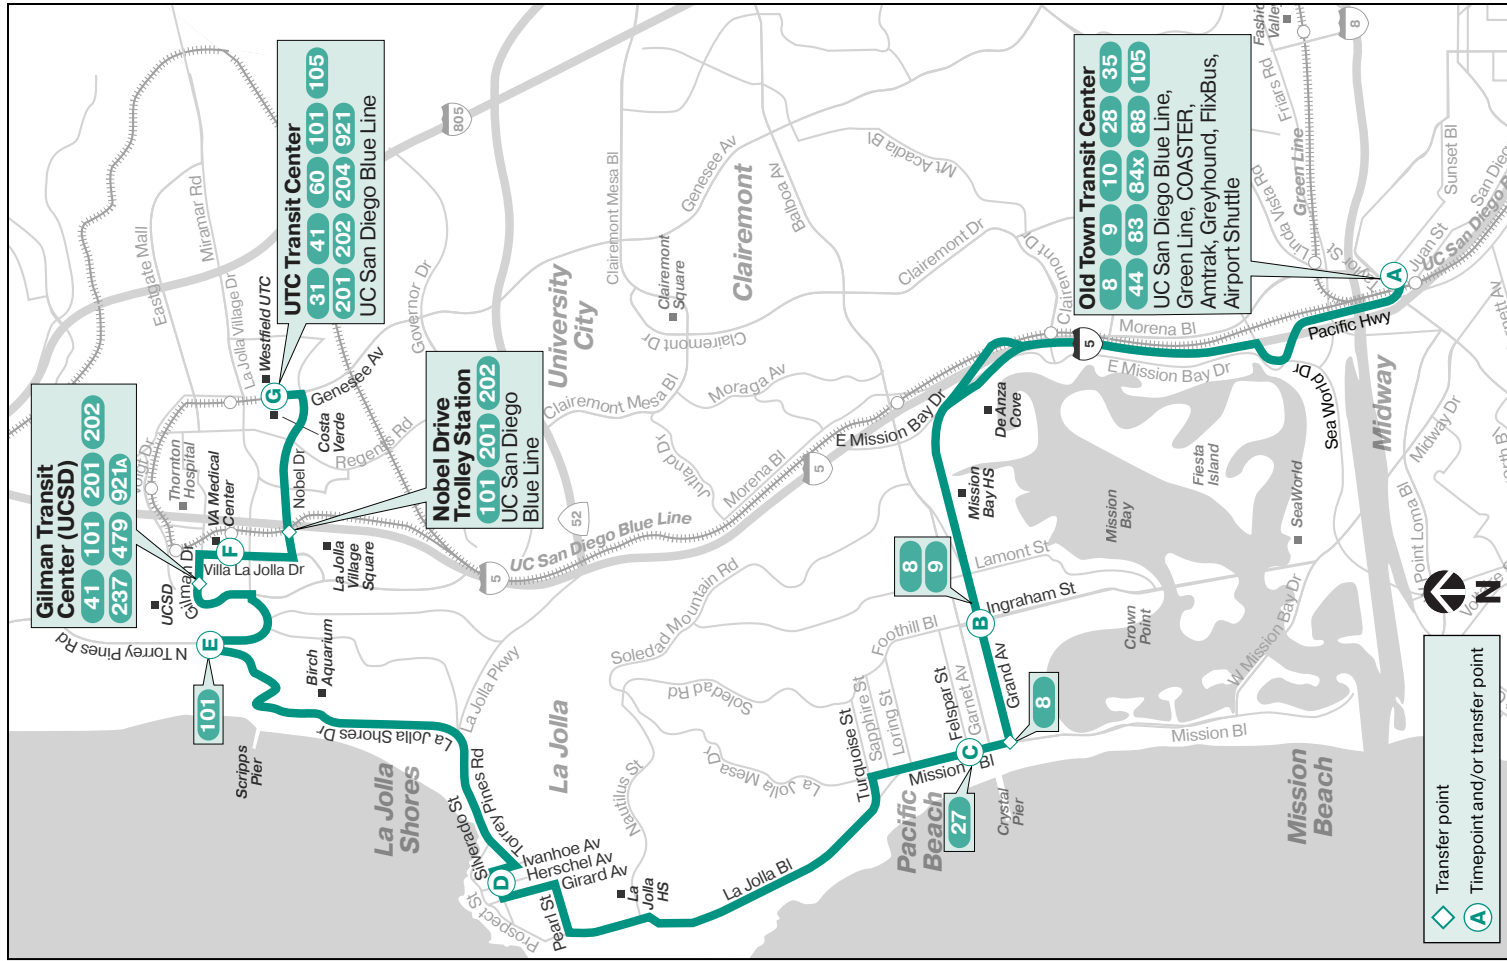

Destinations

- Birch Aquarium
- Mission Bay High School
- UC San Diego
- VA Medical Center
- Westfield UTC

Trolley Connections

- Old Town
- Nobel Drive
- UTC

Subject to change without notice
Sujeto a cambios sin previo aviso

30 Saturday • *sábado*

Old Town Transit Center → UTC Transit Center

A	B	C	D	E	F	G
Old Town Transit Center DEPART	Grand Ave. & Ingraham St.	Mission Bl. & Felspar St.	Silverado St. & Herschel Ave.	N. Torrey Pines & LJ Shores	VA Medical Center	UTC Transit Center ARRIVE
5:42a	5:55a	5:59a	6:16a	6:27a	6:33a	6:41a
6:12	6:25	6:29	6:46	6:57	7:03	7:11
6:42	6:55	6:59	7:16	7:28	7:35	7:43
7:12	7:25	7:29	7:46	7:58	8:05	8:13
7:42	7:56	8:00	8:19	8:31	8:38	8:47
8:12	8:26	8:30	8:49	9:01	9:08	9:17
8:42	8:56	9:01	9:20	9:33	9:40	9:49
9:12	9:27	9:32	9:52	10:05	10:12	10:23
9:42	9:57	10:02	10:22	10:35	10:42	10:53
10:12	10:28	10:34	10:54	11:09	11:18	11:29
10:42	10:58	11:04	11:24	11:39	11:48	11:59
11:12	11:28	11:34	11:54	12:09p	12:18p	12:29p
11:42	11:58	12:04p	12:24p	12:39	12:48	12:59
12:12p	12:28p	12:34	12:54	1:10	1:19	1:32
12:42	12:58	1:04	1:24	1:40	1:49	2:02
1:12	1:28	1:34	1:54	2:10	2:19	2:32
1:42	1:58	2:04	2:24	2:40	2:49	3:02
2:12	2:28	2:34	2:54	3:10	3:19	3:32
2:42	2:58	3:04	3:24	3:40	3:49	4:02
3:12	3:28	3:34	3:54	4:10	4:19	4:32
3:43	3:59	4:05	4:25	4:41	4:50	5:03
4:13	4:29	4:35	4:55	5:11	5:20	5:33
4:43	4:59	5:05	5:25	5:41	5:50	6:03
5:13	5:28	5:34	5:53	6:09	6:18	6:30
5:43	5:58	6:04	6:23	6:38	6:46	6:58
6:13	6:28	6:34	6:53	7:08	7:16	7:28
6:43	6:57	7:03	7:22	7:36	7:44	7:55
7:13	7:27	7:33	7:52	8:06	8:14	8:25
7:43	7:57	8:03	8:22	8:36	8:44	8:55
8:13	8:27	8:33	8:49	9:03	9:10	9:20
8:43	8:56	9:02	9:18	9:31	9:38	9:47