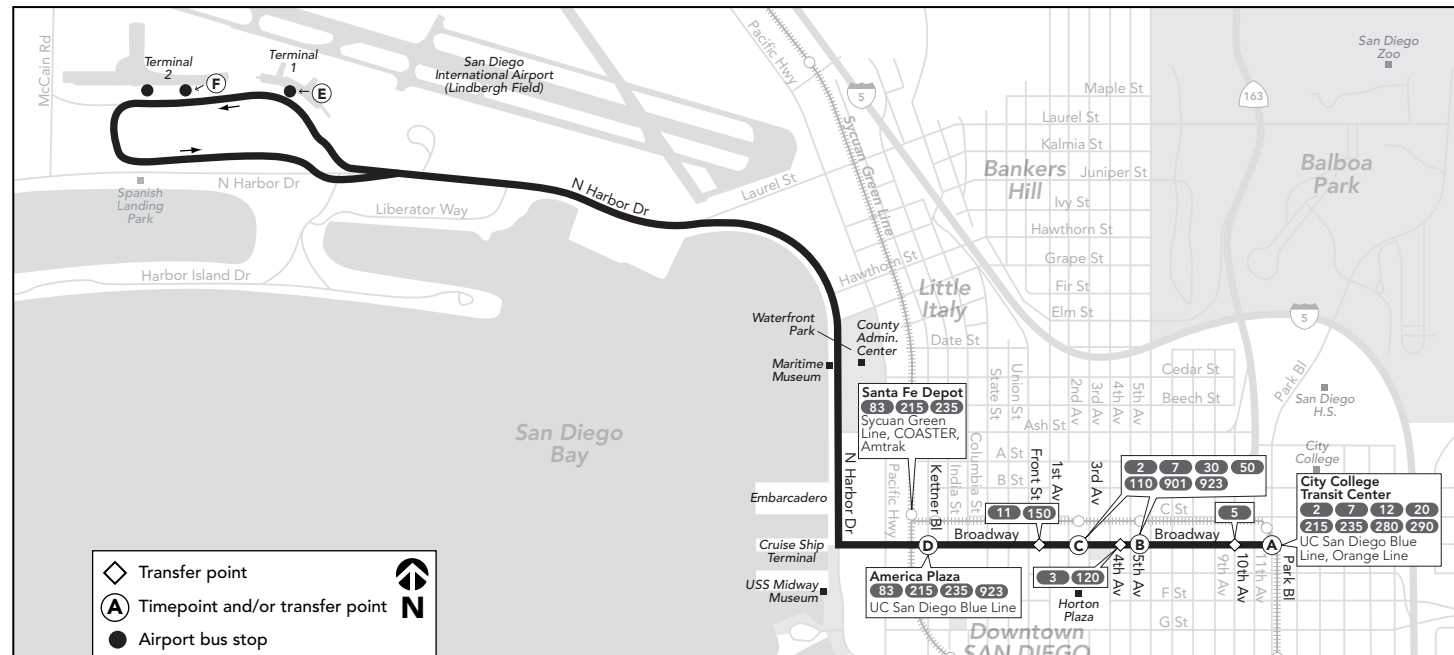

For MTS online trip planning
Planificación de viajes por Internet sdmts.com

For more information on riding MTS services, pick up a Rider's Guide on a bus or at the Transit Store, or visit sdmts.com.
Para obtener más información sobre el uso de los servicios de MTS, recoja un 'Rider's Guide' en un autobús o en la Transit Store, o visita a sdmts.com.

Thank you for riding MTS! ¡Gracias por viajar con MTS!

992

Downtown San Diego – Airport
via Cruise Ship Terminal / Harbor Dr.

DESTINATIONS

- County Administration Center
- Cruise Ship Terminal
- Embarcadero
- Horton Plaza
- SD International Airport
- Waterfront Park

America Plaza
Santa Fe Depot
City College

01/18

Alternative formats available upon request. Please call: (619) 557-4555 / Formato alternativo disponible al preguntar. Favor de llamar: (619) 557-4555

AIRLINES / Las compañías aéreas

Subject to frequent changes. Call (619) 400-2400 or go to san.org for the latest information.
Sujeto a cambios frecuentes. Llame al (619) 400-2400 o vaya a san.org para la información más reciente.

Terminal 1	Terminal 2
Alaska	Air Canada
Frontier	Allegiant Air
Southwest	American
	British Airways
	Delta
	Edelweiss
	Hawaiian
	Japan Airlines
	JetBlue
	Spirit
	Sun Country
	United
	Virgin America
	WestJet

The schedules and other information shown in this timetable are subject to change. MTS does not assume responsibility for errors in timetables nor for any inconvenience caused by delayed buses.
Los horarios e información que se indican en este itinerario están sujetos a cambios. MTS no asume responsabilidad por errores en los itinerarios, ni por ningún perjuicio que se origine por los autobuses demorados.