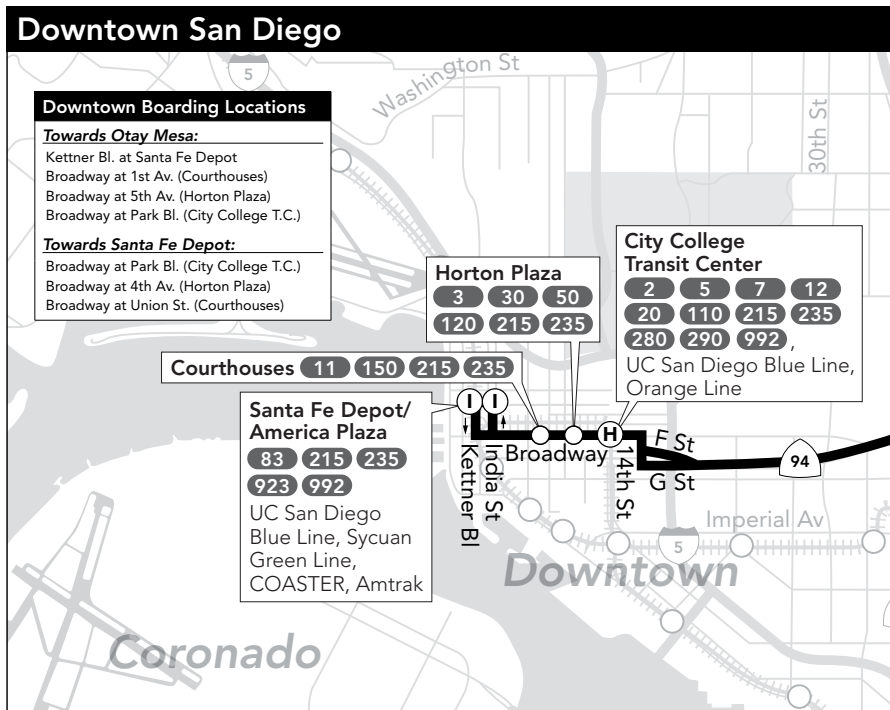

DIRECTORY / Directorio

Regional Transit Information Información de transporte público regional	511 or/ó (619) 233-3004
TTY/TDD (teletype for hearing impaired) Teletipo para sordos	(619) 234-5005 or/ó (888) 722-4889
InfoExpress (24-hour info via Touch-Tone phone) Información las 24 horas (via teléfono de teclas)	(619) 685-4900
Customer Service / Suggestions Servicio al cliente / Sugerencias	(619) 557-4555
SafeWatch	(619) 557-4500
Lost & Found Objetos extraviados	(619) 557-4555
Transit Store	(619) 234-1060 12th & Imperial Transit Center M-F 8am-5pm

For MTS online trip planning
Planificación de viajes por Internet sdmts.com

For more information on riding MTS services, pick up a Rider's Guide on a bus or at the Transit Store, or visit sdmts.com.
Para obtener más información sobre el uso de los servicios de MTS, recoja un 'Rider's Guide' en un autobús o en la Transit Store, o visita a www.sdmts.com.

Thank you for riding MTS! ¡Gracias por viajar con MTS!

Rapid

225

Otay Mesa – Downtown San Diego
via I-805

DESTINATIONS

- City College Transit Ctr.
- Otay Mesa Transit Center
- Otay Ranch Town Center
- Palomar/I-805 Transit Station
- Santa Fe Depot

City College
America Plaza
Santa Fe Depot

01/19

The schedules and other information shown in this timetable are subject to change. MTS does not assume responsibility for errors in timetables nor for any inconvenience caused by delayed buses.
Los horarios e información que se indican en este itinerario están sujetos a cambios. MTS no asume responsabilidad por errores en los itinerarios, ni por ningún perjuicio que se origine por los autobuses demorados.

EASY FARES!

COMPASS CASH

Load money on your Compass Card.

Great for One-Ways.

Follow prompts on machine to load value.

Just tap and ride!