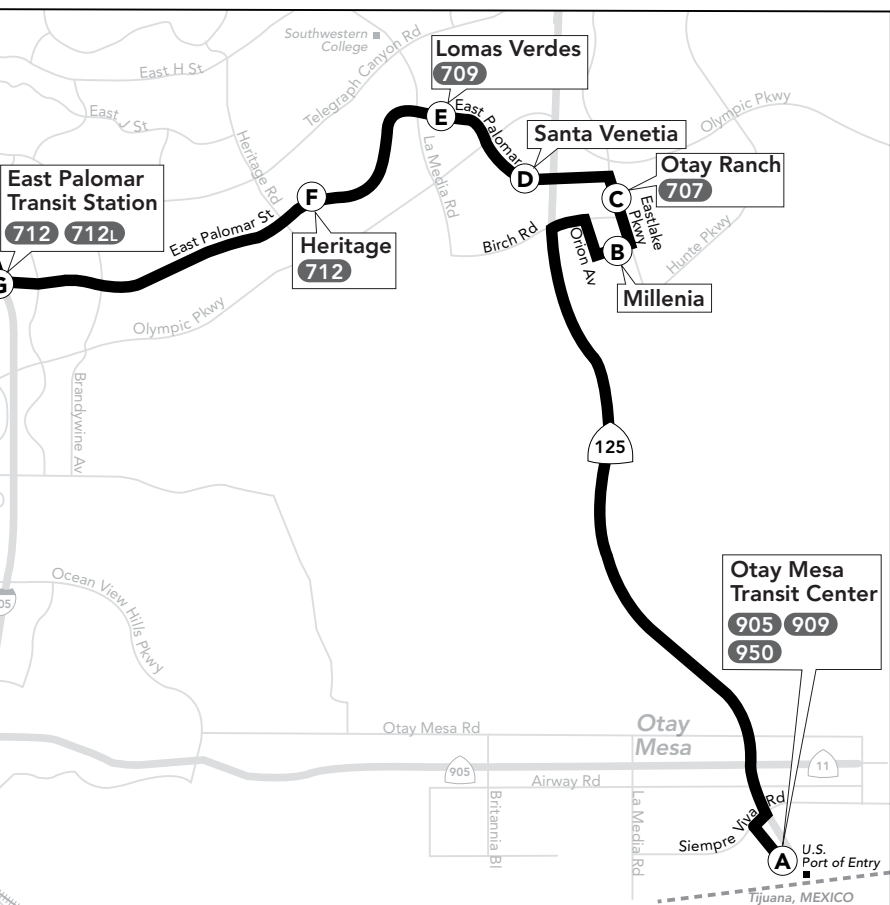

DIRECTORY / Directorio

Regional Transit Information Información de transporte público regional	511 or/ó (619) 233-3004
TTY/TDD (teletype for hearing impaired) Teletipo para sordos	(619) 234-5005 or/ó (888) 722-4889
InfoExpress (24-hour info via Touch-Tone phone) Información las 24 horas (via teléfono de teclas)	(619) 685-4900
Customer Service / Suggestions Servicio al cliente / Sugerencias	(619) 557-4555
SafeWatch	(619) 557-4500
Lost & Found Objetos extraviados	(619) 557-4555
Transit Store	(619) 234-1060 12th & Imperial Transit Center M-F 8am-5pm

For MTS online trip planning
Planificación de viajes por Internet sdmts.com

For more information on riding MTS services, pick up a Rider's Guide on a bus or at the Transit Store, or visit sdmts.com.
Para obtener más información sobre el uso de los servicios de MTS, recoja un 'Rider's Guide' en un autobús o en la Transit Store, o visita a www.sdmts.com.

Thank you for riding MTS! ¡Gracias por viajar con MTS!

Rapid

225

Otay Mesa – Downtown San Diego
via I-805

DESTINATIONS

- City College Transit Ctr.
- Otay Mesa Transit Center
- Otay Ranch Town Center
- Palomar/I-805 Transit Station
- Santa Fe Depot

City College
America Plaza
Santa Fe Depot

01/19

The schedules and other information shown in this timetable are subject to change. MTS does not assume responsibility for errors in timetables nor for any inconvenience caused by delayed buses.
Los horarios e información que se indican en este itinerario están sujetos a cambios. MTS no asume responsabilidad por errores en los itinerarios, ni por ningún perjuicio que se origine por los autobuses demorados.

EASY FARES!

COMPASS CASH

Load money on your Compass Card.

Great for One-Ways.

Follow prompts on machine to load value.

Just tap and ride!