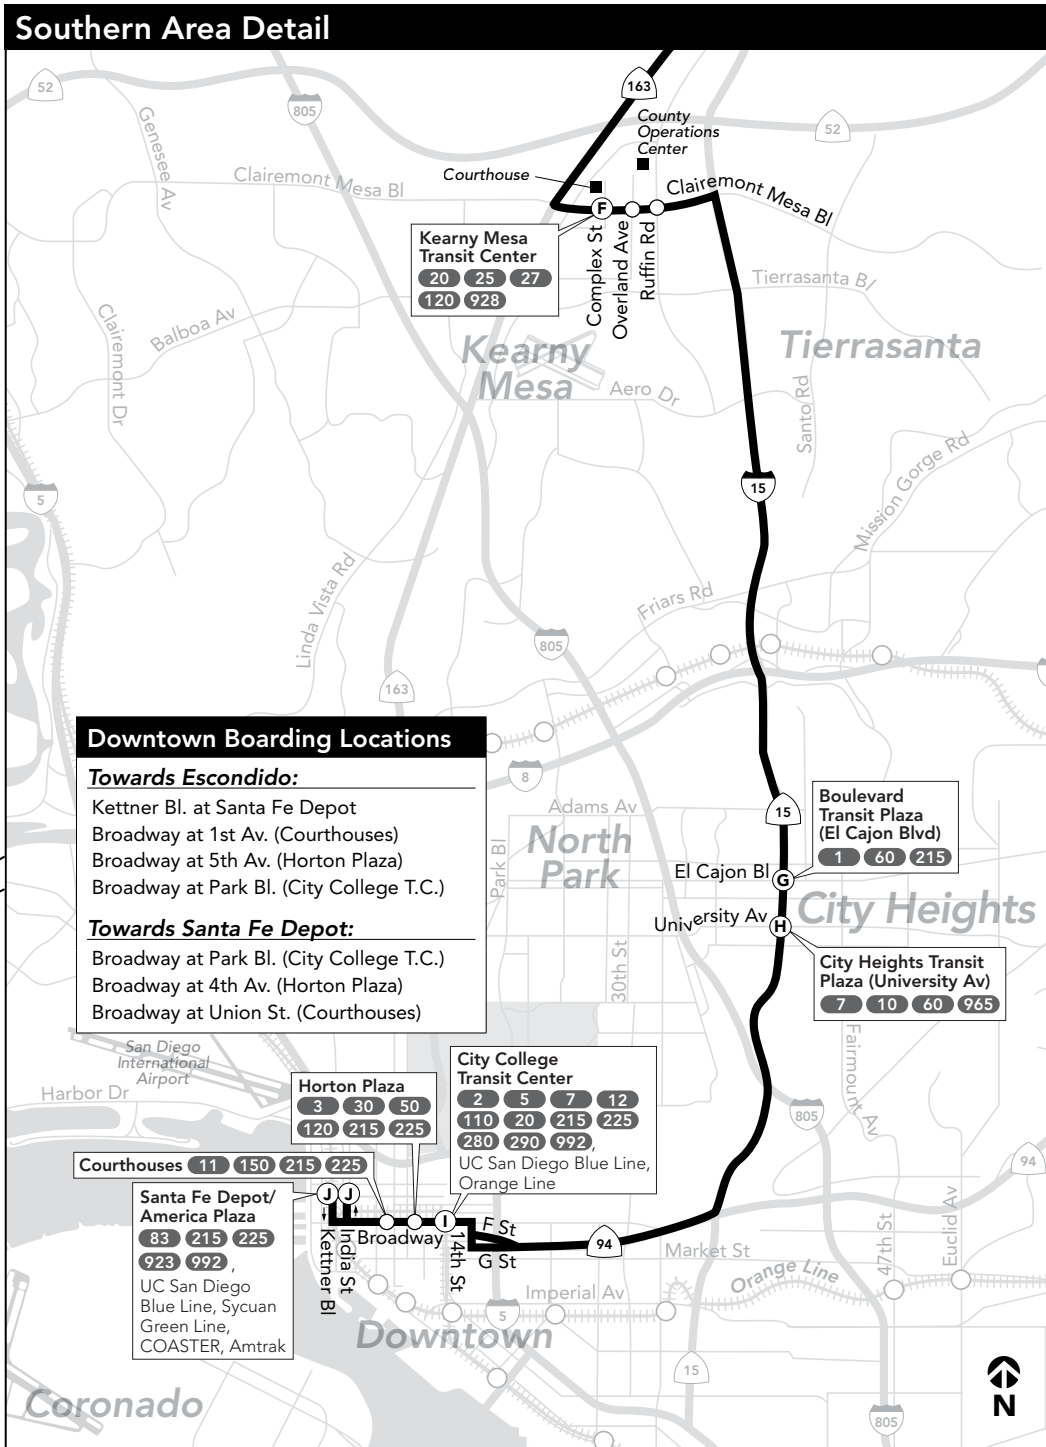

The schedules and other information shown in this timetable are subject to change. MTS does not assume responsibility for errors in timetables nor for any inconvenience caused by delayed buses. Los horarios e información que se indican en este itinerario están sujetos a cambios. MTS no asume responsabilidad por errores en los itinerarios, ni por ningún perjuicio que se origine por los autobuses demorados.