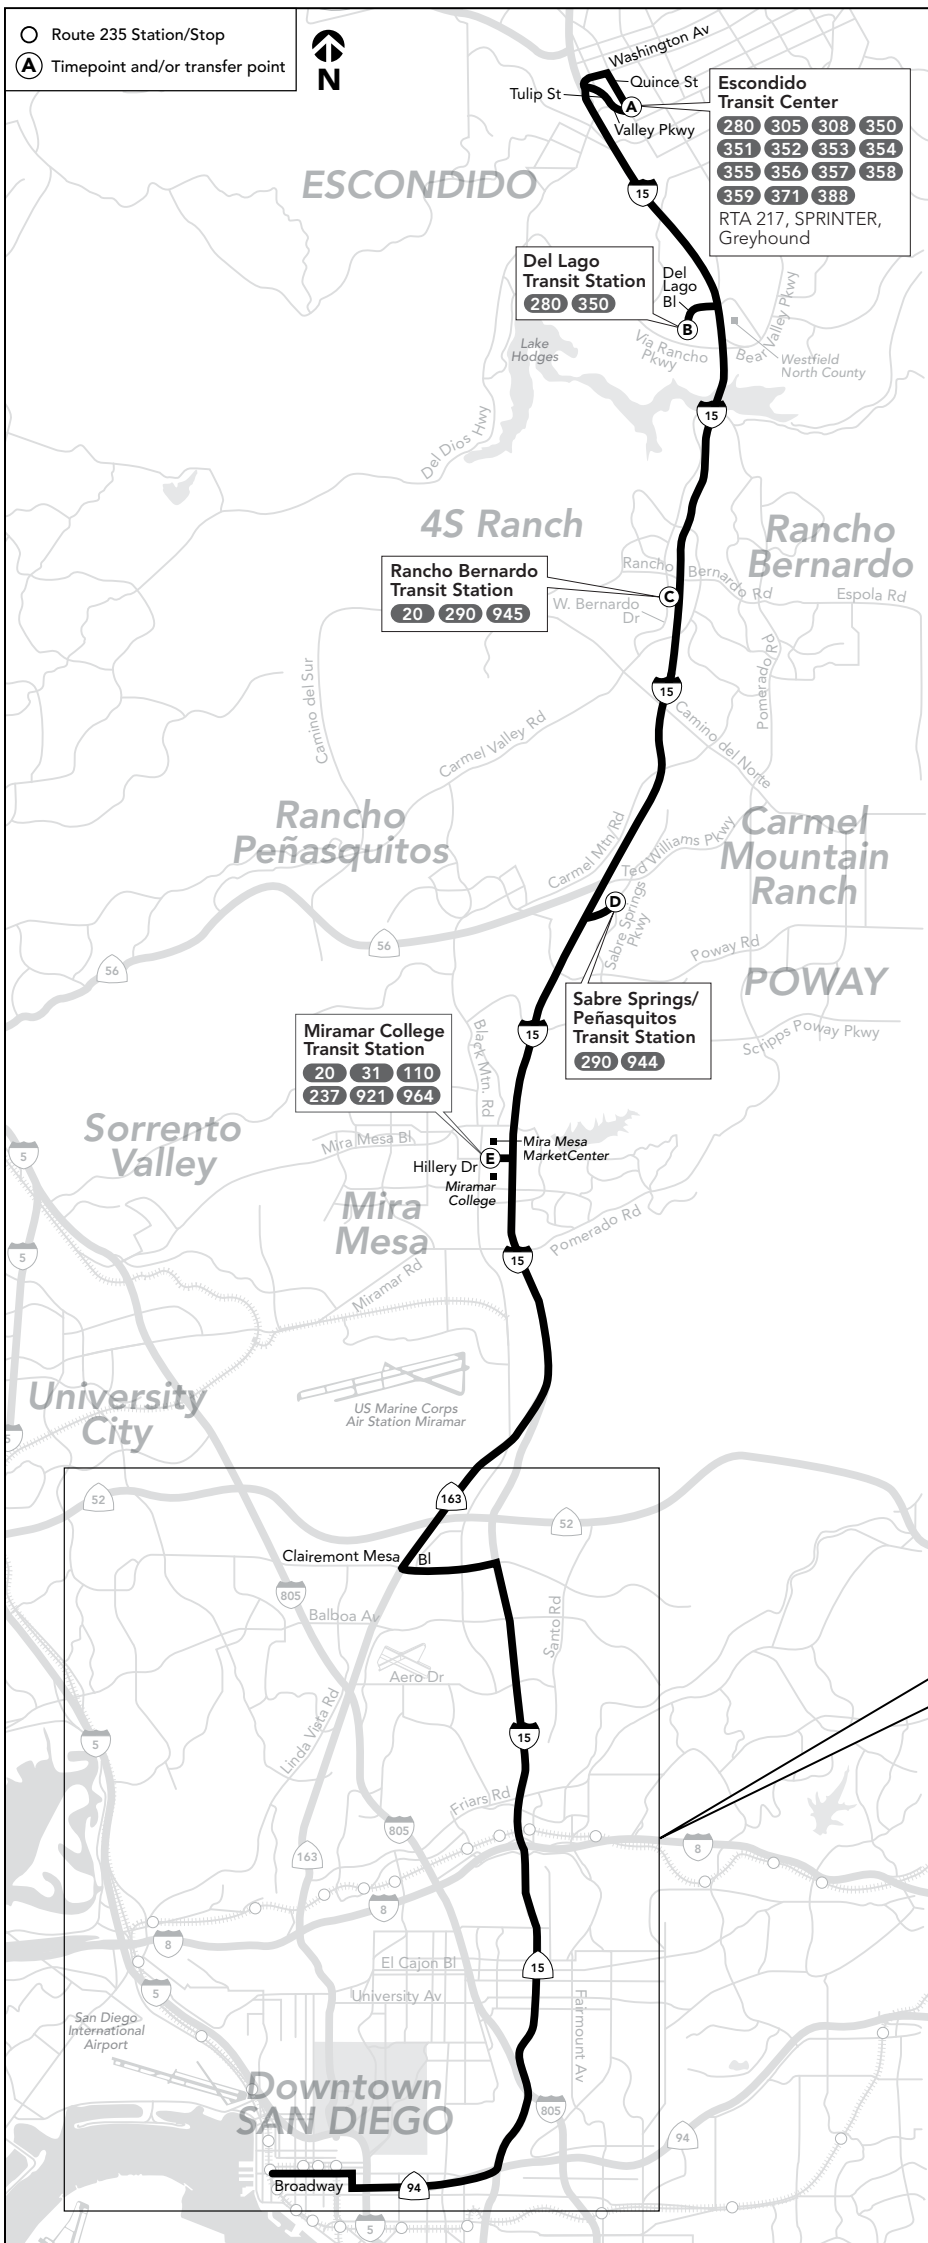

Transit Store (619) 234-1060
12th & Imperial Transit Center
M-F 8am-5pm

For MTS online trip planning
Planificación de viajes por Internet sdmts.com

For more information on riding MTS services, pick up a Rider's Guide on a bus or at the Transit Store, or visit sdmts.com.
Para obtener más información sobre el uso de los servicios de MTS, recoja un 'Rider's Guide' en un autobús o en la Transit Store, o visita a www.sdmts.com.

Thank you for riding MTS! ¡Gracias por viajar con MTS!

Rapid

235

Escondido – Downtown San Diego
via I-15

DESTINATIONS

- Boulevard Transit Plaza
- City Heights Transit Plaza
- Del Lago Transit Station
- Kearny Mesa Transit Center
- Miramar College Transit Station
- Rancho Bernardo Transit Station
- Sabre Springs/Peñasquitos Transit Station

City College
America Plaza
Santa Fe Depot

01/19

Alternative formats available upon request. Please call: (619) 557-4555 / Formato alternativo disponible al preguntar. Favor de llamar: (619) 557-4555

Your Transit Fare. Anytime. Anywhere.

COMPASS CLOUD
Free mobile ticketing app.

- Day Passes; 30-day Passes
- Buy for your entire group on one phone.
- Your phone is your ticket.

sdmts.com/compass-cloud

Download on the App Store | GET IT ON Google Play