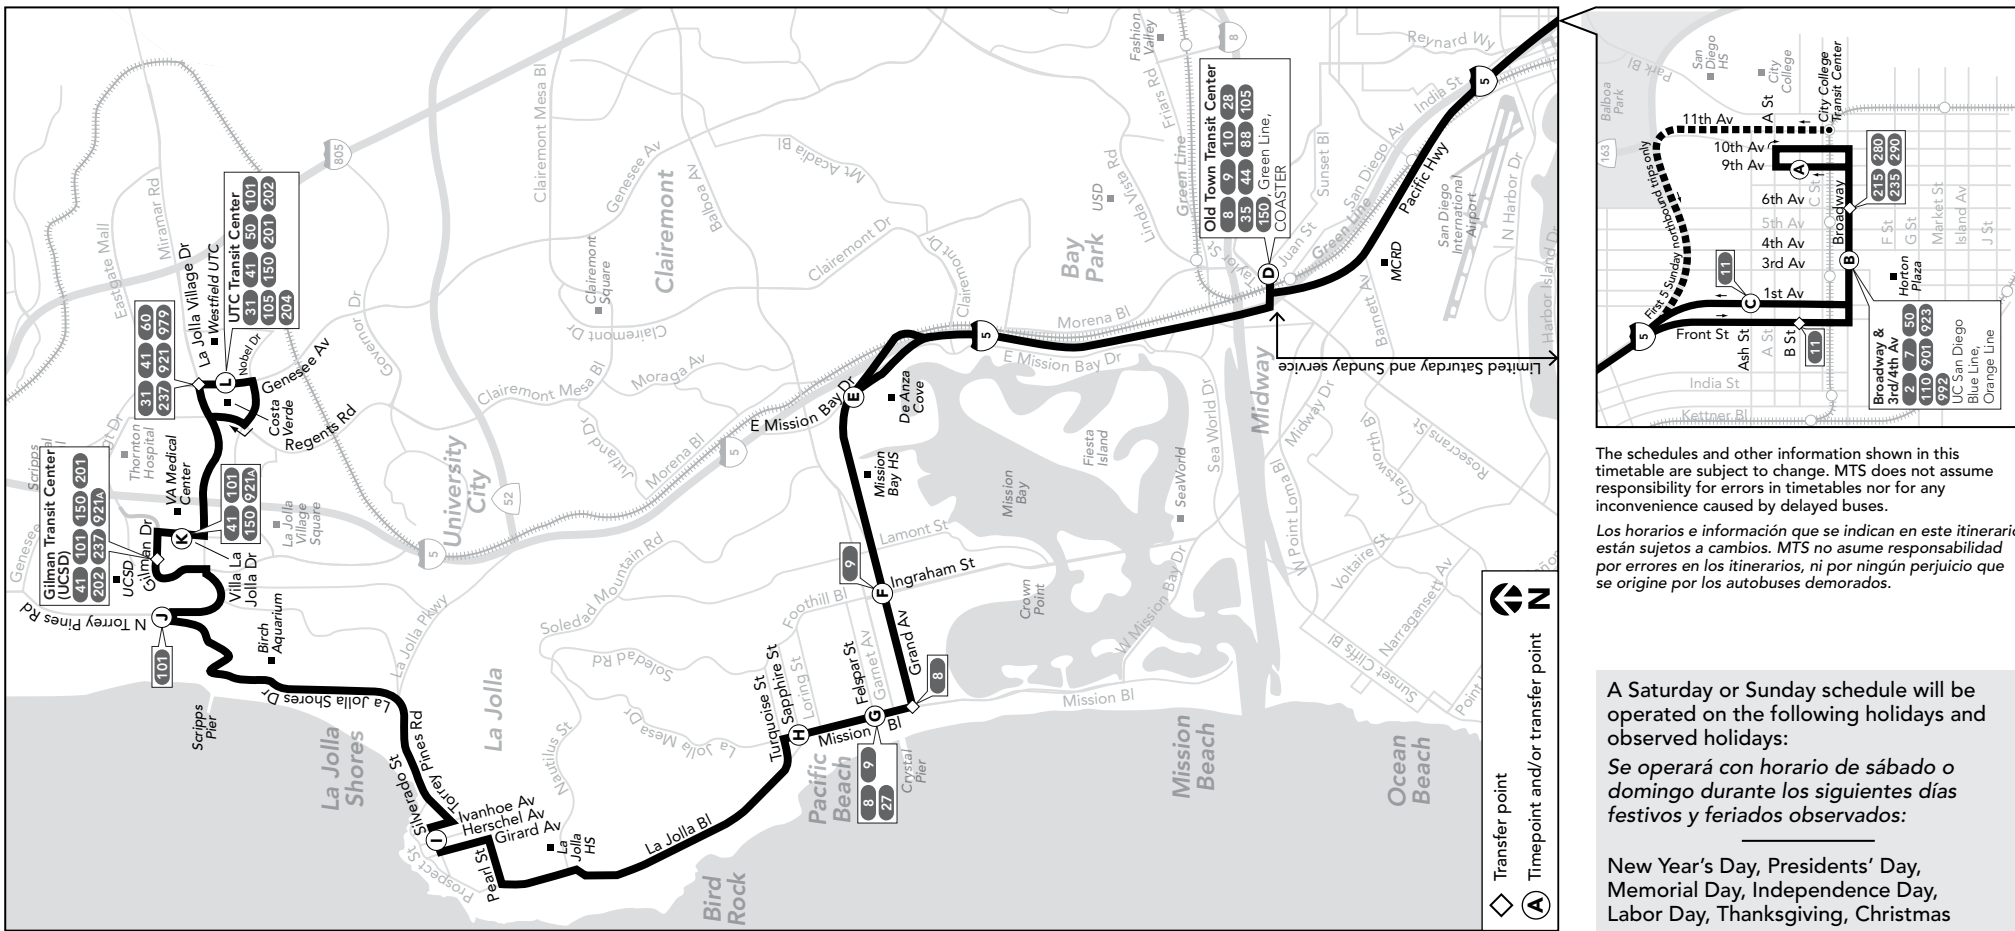

MONTHLY PASSES / Pases mensual

Table with monthly pass details: Adult / Adulto $72.00, Senior (60+)/Disabled/Medicare $18.00*, Youths (18 and under) $36.00*

*I.D. required for discount fare or pass. *Se requiere identificación para tarifas o pases de descuento.

DAY PASS (REGIONAL) / Pase diario (Regional)

All passes are sold on Compass Card, which can be reloaded and reused for up to five years.

Todos los pases se venden en el Compass Card, el cual puede ser recargado y reutilizado por hasta cinco años.

DIRECTORY / Directorio

Table with contact information: Regional Transit Information (619) 233-3004, TTY/TDD (619) 234-5005, InfoExpress (619) 685-4900, Customer Service (619) 557-4555, SafeWatch (619) 557-4500.

For more information on riding MTS services, pick up a Rider's Guide on a bus or at The Transit Store, or visit sdmts.com.

Para obtener más información sobre el uso de los servicios de MTS, recoja un 'Rider's Guide' en un autobús o en The Transit Store, o visita a sdmts.com.

Thank you for riding MTS! ¡Gracias por viajar con MTS!

30

Downtown – UTC / VA Medical Center via Old Town / Pacific Beach / La Jolla / UCSD

DESTINATIONS

- Birch Aquarium
  • Mission Bay High School
  • UCSD
  • VA Medical Center
  • Westfield UTC

Downtown Old Town

06/16

Alternative formats available upon request. Please call: (619) 557-4555 / Formato alternativo disponible al preguntar. Favor de llamar: (619) 557-4555

The schedules and other information shown in this timetable are subject to change. MTS does not assume responsibility for errors in timetables nor for any inconvenience caused by delayed buses.

Los horarios e información que se indican en este itinerario están sujetos a cambios. MTS no asume responsabilidad por errores en los itinerarios, ni por ningún perjuicio que se origine por los autobuses demorados.

A Saturday or Sunday schedule will be operated on the following holidays and observed holidays:

Se operará con horario de sábado o domingo durante los siguientes días festivos y feriados observados:

New Year's Day, Presidents' Day, Memorial Day, Independence Day, Labor Day, Thanksgiving, Christmas

Route 30 – Saturday / sábado

Table with departure and arrival times for Downtown to UTC route. Columns include station names and times. Includes text boxes for alternate service details.

Table with departure and arrival times for UTC to Downtown route. Columns include station names and times. Includes text boxes for alternate service details.

D = Trip continues in service ending at Broadway & 3rd Av. at 12:40 am / Viaje continúa en servicio y termina en Broadway & 3rd Av a las 12:40 am

Alternate Saturday service to Downtown available on the Green Line. Servicio de sábado alternativo al centro en la Green Line.