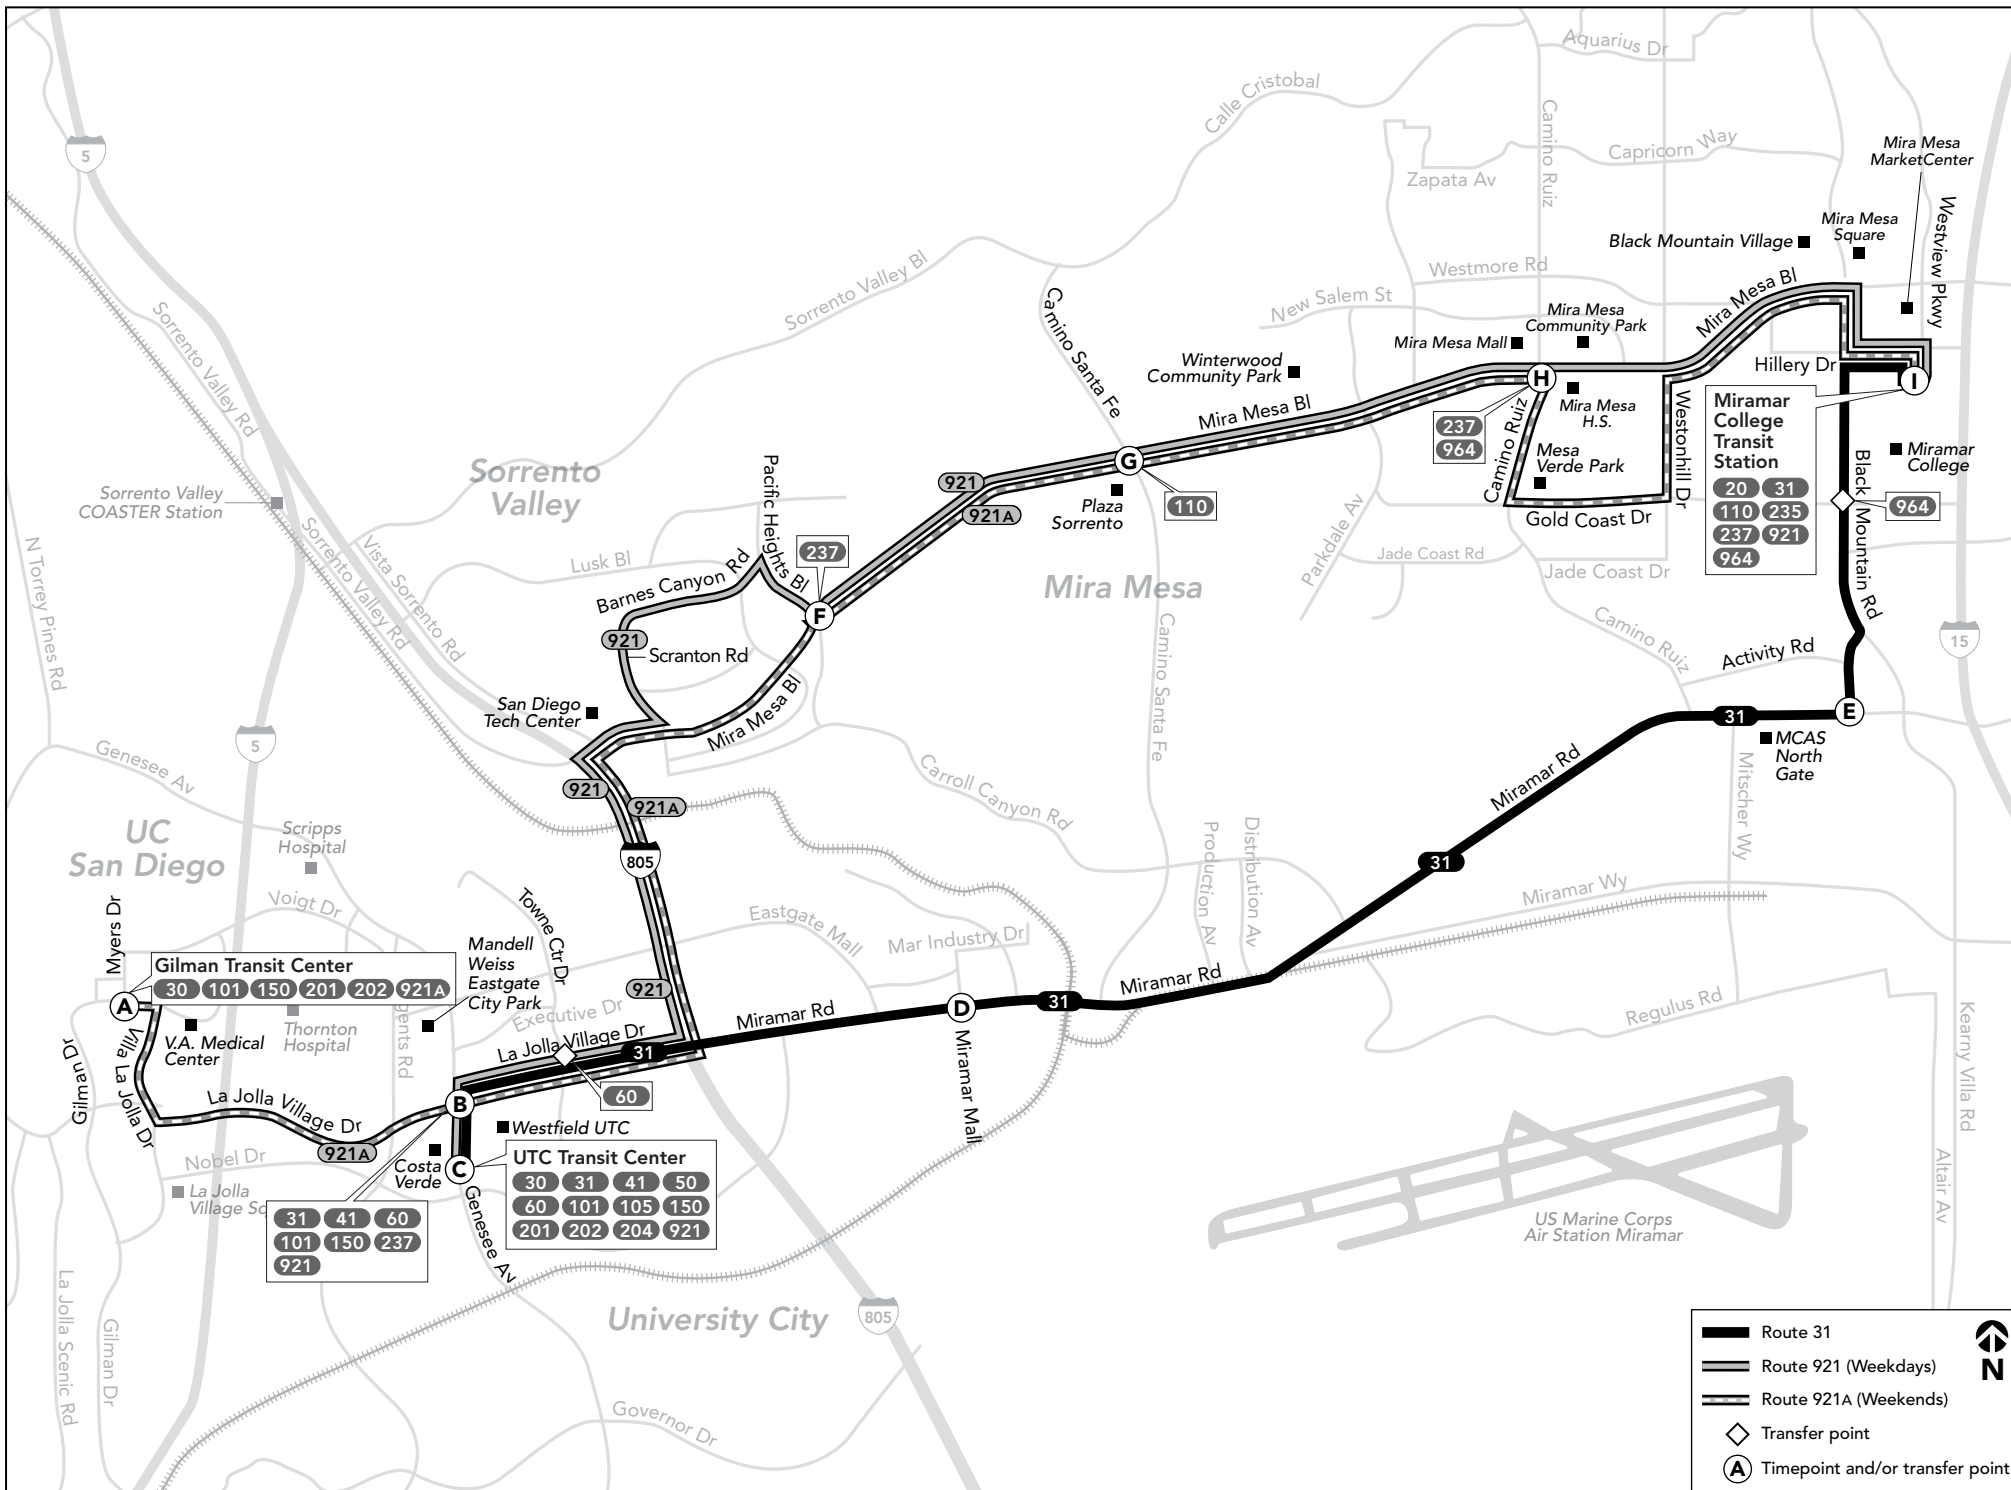

For MTS online trip planning
Planificación de viajes por Internet **sdmts.com**

For more information on riding MTS services, pick up a Rider's Guide on a bus or at the Transit Store, or visit **sdmts.com**.

Para obtener más información sobre el uso de los servicios de MTS, recoga un 'Rider's Guide' en un autobús o en la Transit Store, o visita a **sdmts.com**.

Thank you for riding MTS! ¡Gracias por viajar con MTS!

31

UTC –
Mira Mesa
via Miramar Rd.

921

UTC – Mira Mesa
via Mira Mesa Bl.

DESTINATIONS

- MCAS Miramar - North Gate (31)
- Miramar College
- Miramar College Transit Station
- Mira Mesa High School (921)
- Mira Mesa Mall (921)
- Mira Mesa MarketCenter
- Sorrento Mesa (921)
- Sorrento Valley (921)
- VA Medical Center (921)
- Westfield UTC

01/19

Alternative formats available upon request. Please call: (619) 557-4555 / Formato alternativo disponible al preguntar. Favor de llamar: (619) 557-4555

The schedules and other information shown in this timetable are subject to change. MTS does not assume responsibility for errors in timetables nor for any inconvenience caused by delayed buses.
Los horarios e información que se indican en este itinerario están sujetos a cambios. MTS no asume responsabilidad por errores en los itinerarios, ni por ningún perjuicio que se origine por los autobuses demorados.

Route 31 – Monday through Friday / lunes a viernes

University City → Miramar → Mira Mesa

UTC Transit Center DEPART	Miramar Rd. & Miramar Mall	Black Mountain Rd. & Miramar Rd.	Miramar College Transit Station ARRIVE
5:55a	6:01a	6:11a	6:18a
6:28	6:35	6:46	6:53
6:58	7:05	7:16	7:23
7:27	7:35	7:47	7:55
7:57	8:05	8:17	8:25
8:28	8:36	8:47	8:55
2:27p	2:35p	2:46p	2:54p
3:03	3:10	3:23	3:31
3:33	3:40	3:53	4:01
4:01	4:09	4:23	4:32
4:31	4:39	4:53	5:02
5:03	5:11	5:25	5:34
5:33	5:41	5:55	6:04
6:03	6:10	6:23	6:31
6:33	6:40	6:51	6:58

Mira Mesa → Miramar → University City

Miramar College Transit Station DEPART	Miramar Rd. & Black Mountain Rd.	Miramar Rd. & Miramar Mall	UTC Transit Center ARRIVE
5:39a	5:46a	5:59a	6:07a
6:09	6:16	6:29	6:37
6:39	6:47	7:00	7:09
7:07	7:16	7:29	7:39
7:38	7:47	8:00	8:10
8:08	8:17	8:30	8:40
8:38	8:47	9:00	9:10
9:09	9:17	9:29	9:38
2:43p	2:50p	3:02p	3:12p
3:11	3:18	3:30	3:40
3:41	3:48	4:00	4:10
4:11	4:18	4:30	4:40
4:41	4:48	5:01	5:12
5:11	5:18	5:31	5:42
5:49	5:56	6:07	6:16

Route 31 does not operate on weekends or on the following holidays and observed holidays
La ruta 31 no ofrece servicio durante el fin de semana o durante los siguientes días festivos y feriados observados

>>> New Year's Day, Presidents' Day, Memorial Day, Independence Day, Labor Day, Thanksgiving, Christmas