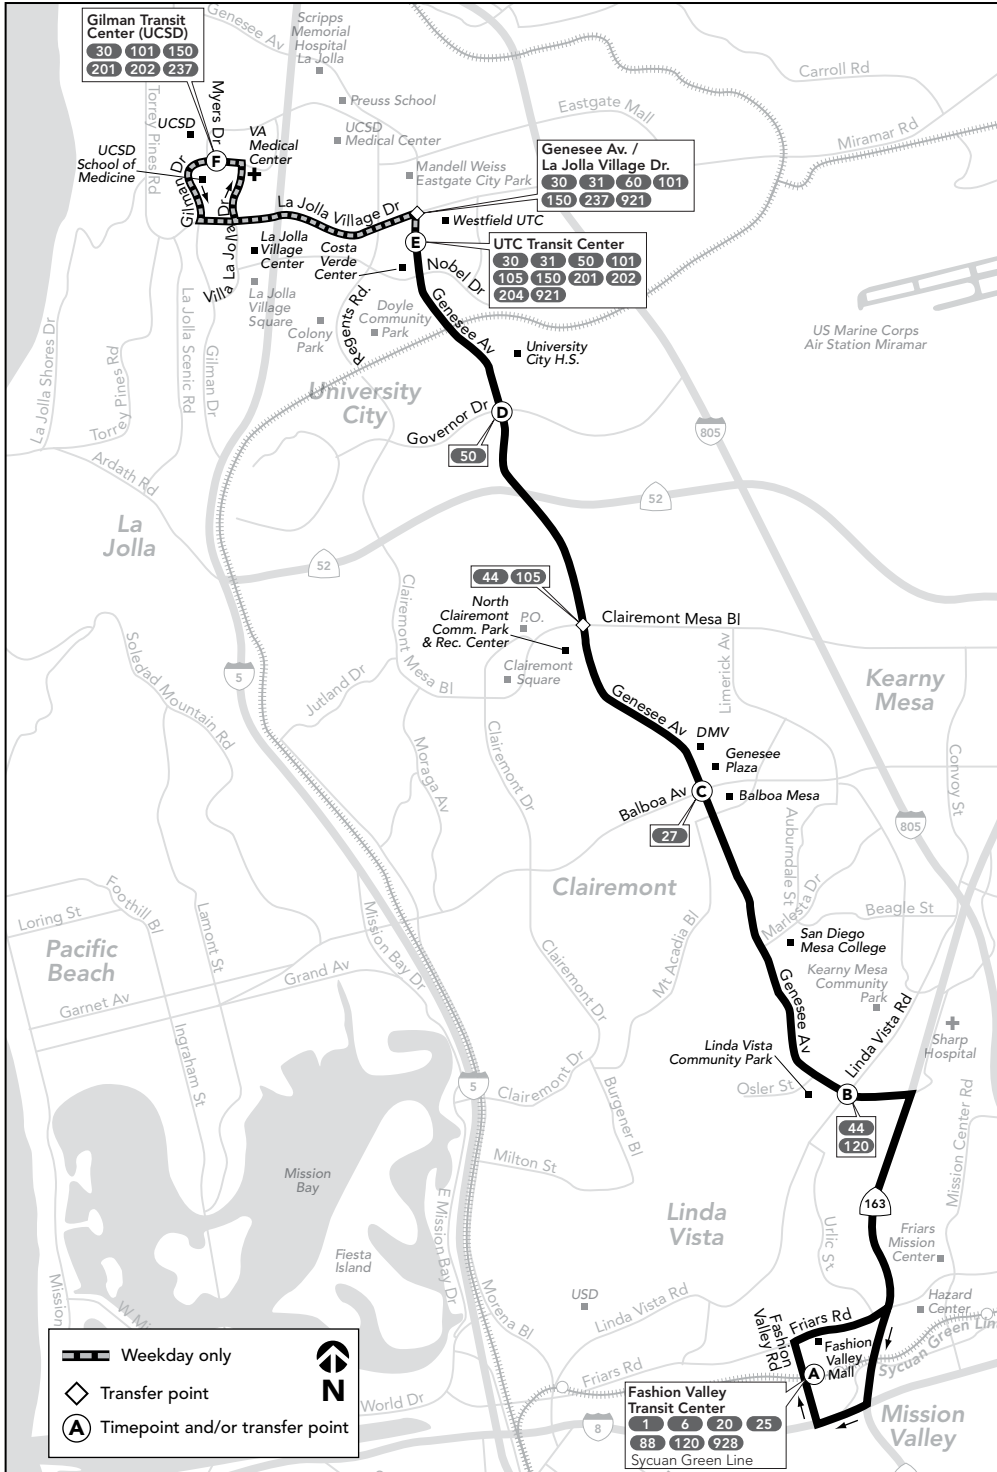

DIRECTORY / Directorio

Regional Transit Information Información de transporte público regional	511 or/ó (619) 233-3004
TTY/TDD (teletype for hearing impaired) Teletipo para sordos	(619) 234-5005 or/ó (888) 722-4889
InfoExpress (24-hour info via Touch-Tone phone) Información las 24 horas (via teléfono de teclas)	(619) 685-4900
Customer Service / Suggestions Servicio al cliente / Sugerencias	(619) 557-4555
SafeWatch	(619) 557-4500
Lost & Found Objetos extraviados	(619) 557-4555
Transit Store	(619) 234-1060 12th & Imperial Transit Center M-F 8am-5pm

For MTS online trip planning
Planificación de viajes por Internet sdmts.com

For more information on riding MTS services, pick up a Rider's Guide on a bus or at the Transit Store, or visit sdmts.com.
Para obtener más información sobre el uso de los servicios de MTS, recoja un 'Rider's Guide' en un autobús o en la Transit Store, o visita a www.sdmts.com.

Thank you for riding MTS! ¡Gracias por viajar con MTS!

41

Fashion Valley – UCSD
via Genesee Av.

DESTINATIONS

- Costa Verde Center
- Fashion Valley Mall
- Genesee Plaza
- Linda Vista Community Park
- Mesa College
- University City High School
- Westfield UTC

Alternative formats available upon request. Please call: (619) 557-4555 / Formato alternativo disponible al preguntar. Favor de llamar: (619) 557-4555

COMPASS CASH

Load money onto your Compass Card.

Great for One-Ways.
Follow prompts on machine to load value.
Just tap and ride!

Compass Service Center
(619) 595-5636
sdmts.com

CHANGING THE WAY SAN DIEGO MOVES

Your Transit Fare. Anytime. Anywhere.

COMPASS CLOUD
Free mobile ticketing app.

- Day Passes; 30-day Passes
- Buy for your entire group on one phone.
- Your phone is your ticket.

sdmts.com/compass-cloud

CHANGING THE WAY SAN DIEGO MOVES

The schedules and other information shown in this timetable are subject to change. MTS does not assume responsibility for errors in timetables nor for any inconvenience caused by delayed buses.
Los horarios e información que se indican en este itinerario están sujetos a cambios. MTS no asume responsabilidad por errores en los itinerarios, ni por ningún perjuicio que se origine por los autobuses demorados.

Route 41 – Sunday / domingo

Fashion Valley → Clairemont → UTC

(A) Fashion Valley Transit Center	(B) Genesee Av. & Linda Vista Rd.	(C) Genesee Av. & Balboa Av.	(D) Genesee Av. & Governor Dr.	(E) UTC Transit Center	(F)
DEPART				ARRIVE	
6:37a	6:45a	6:51a	7:00a	7:04a	
7:07	7:15	7:22	7:31	7:35	
7:37	7:45	7:52	8:01	8:05	
8:07	8:15	8:22	8:31	8:35	
8:37	8:46	8:54	9:04	9:08	
9:07	9:16	9:24	9:34	9:38	
9:37	9:46	9:54	10:04	10:08	
10:07	10:16	10:24	10:34	10:38	
10:37	10:46	10:54	11:04	11:08	
11:07	11:16	11:24	11:34	11:38	
11:37	11:47	11:55	12:05p	12:10p	
12:07p	12:17p	12:25p	12:35	12:40	
12:37	12:47	12:55	1:05	1:10	
1:07	1:17	1:25	1:35	1:40	
1:37	1:47	1:55	2:05	2:10	
2:07	2:17	2:25	2:35	2:40	
2:37	2:47	2:55	3:05	3:10	
3:07	3:17	3:25	3:35	3:40	
3:37	3:47	3:55	4:05	4:10	
4:07	4:17	4:25	4:35	4:40	
4:37	4:47	4:55	5:05	5:10	
5:07	5:17	5:25	5:35	5:40	
5:39	5:49	5:56	6:06	6:10	
6:09	6:19	6:26	6:36	6:40	
6:39	6:49	6:56	7:06	7:10	
7:09	7:18	7:25	7:34	7:38	
7:39	7:48	7:55	8:04	8:08	
8:09	8:18	8:25	8:34	8:38	
9:09	9:17	9:24	9:32	9:36	

Alternate service available on Routes 30, 201, and 202
Servicio alterno por las rutas 30, 201, y 202

UTC → Clairemont → Fashion Valley

(F)	(E) UTC Transit Center	(D) Genesee Av. & Governor Dr.	(C) Genesee Av. & Balboa Av.	(B) Genesee Av. & Linda Vista Rd.	(A) Fashion Valley Transit Center
	DEPART				ARRIVE
	6:27a	6:32a	6:40a	6:47a	6:53a
	6:57	7:02	7:10	7:17	7:23
	7:27	7:32	7:40	7:47	7:53
	7:56	8:01	8:10	8:17	8:23
	8:24	8:29	8:39	8:46	8:53
	8:52	8:58	9:09	9:16	9:23
	9:22	9:28	9:39	9:46	9:53
	9:52	9:58	10:09	10:16	10:23
	10:23	10:29	10:40	10:47	10:54
	10:53	10:59	11:10	11:17	11:24
	11:22	11:28	11:40	11:47	11:55
	11:52	11:58	12:10p	12:17p	12:25p
	12:22p	12:28p	12:40	12:47	12:55
	12:52	12:58	1:10	1:17	1:25
	1:22	1:28	1:40	1:47	1:55
	1:52	1:58	2:10	2:17	2:25
	2:22	2:28	2:40	2:47	2:55
	2:52	2:58	3:10	3:17	3:25
	3:22	3:28	3:40	3:47	3:55
	3:52	3:58	4:10	4:17	4:25
	4:22	4:28	4:40	4:47	4:55
	4:52	4:58	5:10	5:17	5:25
	5:23	5:29	5:40	5:47	5:55
	5:53	5:59	6:10	6:17	6:25
	6:21	6:27	6:38	6:45	6:53
	6:51	6:57	7:08	7:15	7:23
	7:23	7:28	7:39	7:45	7:53
	7:55	8:00	8:10	8:16	8:23
	8:27	8:32	8:41	8:47	8:53
	9:27	9:32	9:41	9:47	9:53