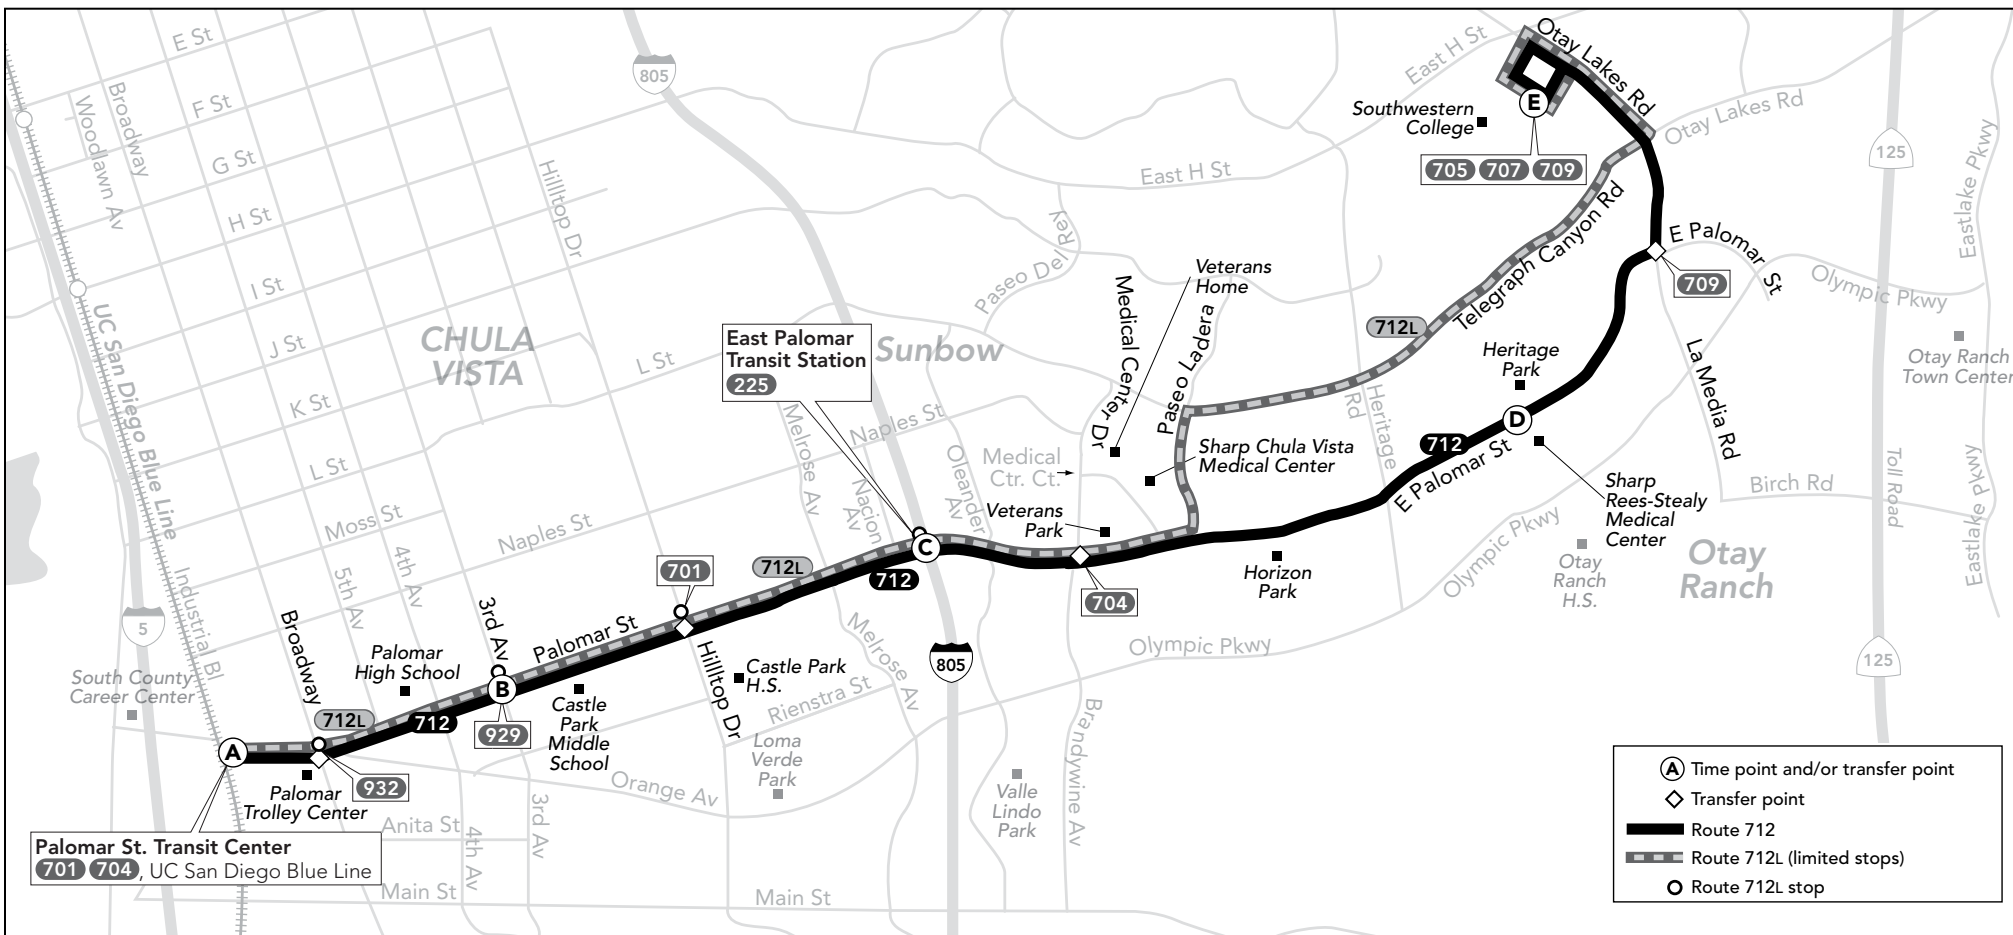

DIRECTORY / Directorio

Regional Transit Information Información de transporte público regional	511 or/ó (619) 233-3004
TTY/TDD (teletype for hearing impaired) Teletipo para sordos	(619) 234-5005 or/ó (888) 722-4889
InfoExpress (24-hour info via Touch-Tone phone) Información las 24 horas (via teléfono de teclas)	(619) 685-4900
Customer Service / Suggestions Servicio al cliente / Sugerencias	(619) 557-4555
SafeWatch	(619) 557-4500
Lost & Found Objetos extraviados	(619) 557-4555
Transit Store	(619) 234-1060 12th & Imperial Transit Center M-F 8am-5pm

For MTS online trip planning
Planificación de viajes por Internet sdmts.com

For more information on riding MTS services, pick up a Rider's Guide on a bus or at the Transit Store, or visit sdmts.com.

Para obtener más información sobre el uso de los servicios de MTS, recoja un 'Rider's Guide' en un autobús o en la Transit Store, o visita a sdmts.com.

Thank you for riding MTS! ¡Gracias por viajar con MTS!

712

**Palomar St. Transit Center –
Southwestern College**

via Palomar St.

DESTINATIONS

- Castle Park Middle School
- Castle Park High School
- Heritage Park
- Palomar High School
- Sharp Medical Center
- Veterans Park

Palomar St.

09/18

The schedules and other information shown in this timetable are subject to change. MTS does not assume responsibility for errors in timetables nor for any inconvenience caused by delayed buses.
Los horarios e información que se indican en este itinerario están sujetos a cambios. MTS no asume responsabilidad por errores en los itinerarios, ni por ningún perjuicio que se origine por los autobuses demorados.

Route 712 – Saturday / sábado

Palomar St. Transit Center ➔ Otay Ranch ➔ Southwestern College

(A) Palomar St. Transit Center DEPART	(B) Palomar St. & 3rd Av.	(C) East Palomar Transit Station	(D) Heritage Station	(E) Southwestern College ARRIVE
6:30a	6:35a	6:41a	6:51a	7:00a
7:00	7:05	7:11	7:21	7:30
7:30	7:35	7:41	7:51	8:00
8:00	8:05	8:11	8:21	8:30
8:30	8:35	8:41	8:51	9:00
9:00	9:06	9:12	9:22	9:32
9:30	9:36	9:42	9:52	10:02
10:00	10:06	10:12	10:22	10:32
10:30	10:36	10:42	10:52	11:02
11:00	11:06	11:12	11:22	11:32
11:30	11:36	11:42	11:52	12:02p
12:00p	12:06p	12:12p	12:22p	12:32
12:30	12:36	12:42	12:52	1:02
1:00	1:06	1:12	1:22	1:32
1:30	1:36	1:42	1:52	2:02
2:00	2:06	2:12	2:22	2:32
2:30	2:36	2:42	2:52	3:02
3:00	3:06	3:12	3:22	3:32
3:30	3:36	3:42	3:52	4:02
4:00	4:06	4:12	4:22	4:32
4:30	4:36	4:42	4:52	5:02
5:00	5:06	5:12	5:22	5:32
5:30	5:36	5:42	5:52	6:02
6:00	6:06	6:12	6:22	6:32
6:30	6:36	6:42	6:51	7:01
7:00	7:06	7:12	7:21	7:31
7:30	7:36	7:42	7:51	8:00
8:00	8:06	8:12	8:21	8:30
8:30	8:36	8:42	8:51	9:00

Southwestern College ➔ Otay Ranch ➔ Palomar St. Transit Center

(E) Southwestern College DEPART	(D) Heritage Station	(C) East Palomar Transit Station	(B) Palomar St. & 3rd Av.	(A) Palomar St. Transit Center ARRIVE
6:19a	6:25a	6:34a	6:40a	6:46a
6:49	6:55	7:04	7:10	7:16
7:17	7:23	7:32	7:39	7:46
7:45	7:53	8:02	8:09	8:16
8:14	8:21	8:31	8:38	8:46
8:44	8:51	9:01	9:08	9:16
9:14	9:21	9:31	9:38	9:46
9:44	9:51	10:01	10:08	10:16
10:14	10:21	10:31	10:38	10:46
10:44	10:51	11:01	11:08	11:16
11:14	11:21	11:31	11:38	11:46
11:44	11:51	12:01p	12:08p	12:16p
12:14p	12:21p	12:31	12:38	12:46
12:44	12:51	1:01	1:08	1:16
1:14	1:21	1:31	1:38	1:46
1:44	1:51	2:01	2:08	2:16
2:14	2:21	2:31	2:38	2:46
2:44	2:51	3:01	3:08	3:16
3:14	3:21	3:31	3:38	3:46
3:44	3:51	4:01	4:08	4:16
4:14	4:21	4:31	4:38	4:46
4:44	4:51	5:01	5:08	5:16
5:16	5:22	5:32	5:39	5:46
5:46	5:52	6:02	6:09	6:16
6:18	6:24	6:32	6:39	6:45
6:48	6:54	7:02	7:09	7:16
7:18	7:24	7:32	7:39	7:46
7:48	7:54	8:02	8:09	8:16
8:19	8:25	8:33	8:39	8:45

Alternative formats available upon request. Please call: (619) 557-4555 / Formato alternativo disponible al preguntar. Favor de llamar: (619) 557-4555

A Saturday or Sunday schedule will be operated on the following holidays and observed holidays
Se operará con horario de sábado o domingo durante los siguientes días festivos y feriados observados

>>> New Year's Day, Presidents' Day, Memorial Day, Independence Day, Labor Day, Thanksgiving, Christmas