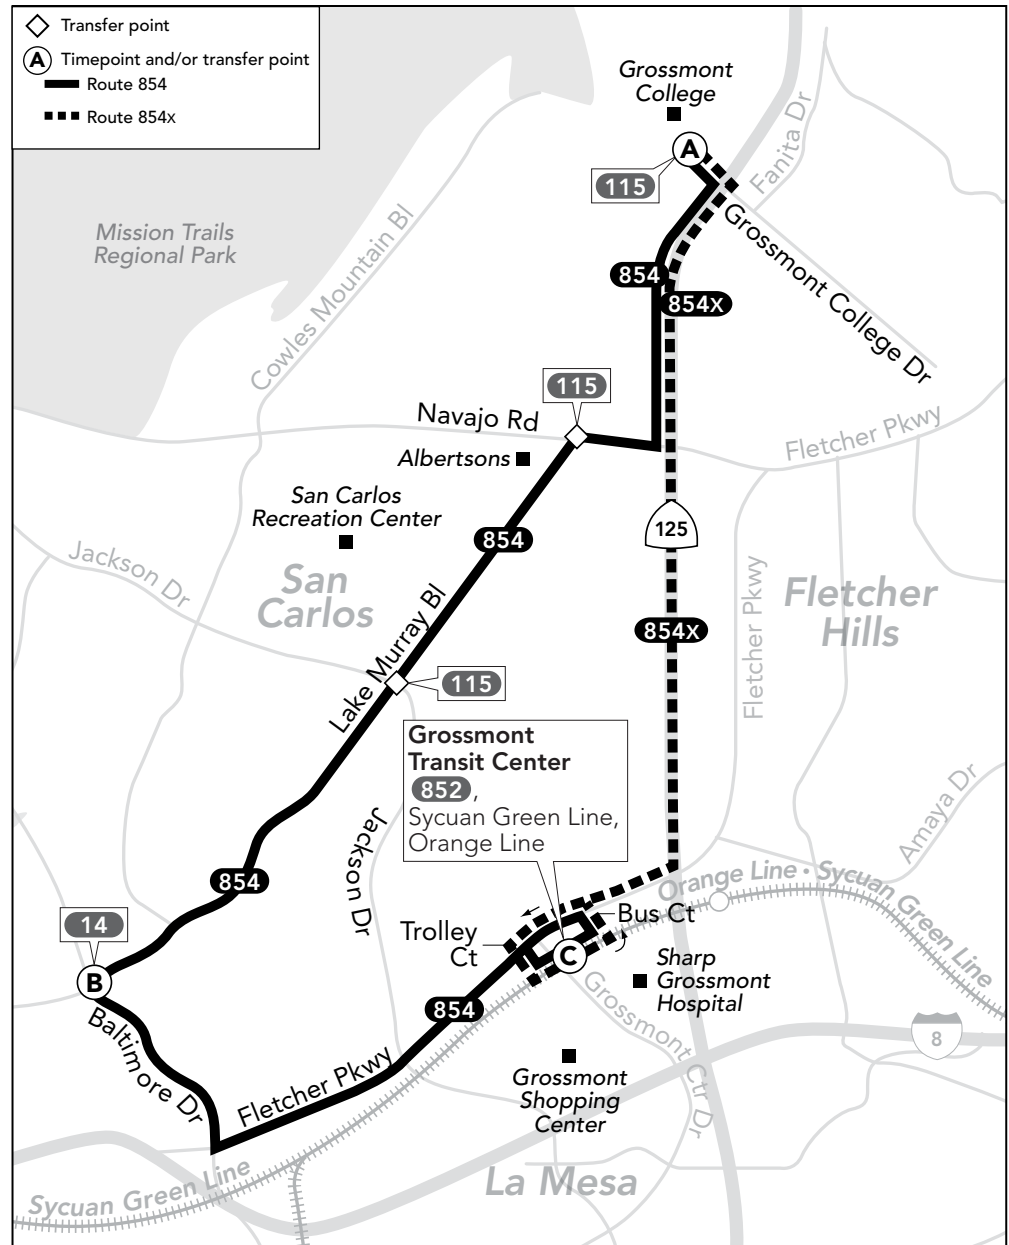

Route 854X – Monday through Friday / Lunes a viernes

Grossmont T.C. ➔ Grossmont College

(C)	(A)
Grossmont Transit Center DEPART	Grossmont College ARRIVE
X 7:04a	➔ 7:12a
X 7:34	➔ 7:42
X 8:04	➔ 8:12
X 8:34	➔ 8:42
X 9:04	➔ 9:12
X 9:34	➔ 9:42
X 10:04	➔ 10:12
X 10:34	➔ 10:42
X 11:04	➔ 11:12
X 11:34	➔ 11:42
X 12:04p	➔ 12:12p
X 12:34	➔ 12:42
X 1:04	➔ 1:12
X 1:34	➔ 1:42
X 2:04	➔ 2:12
X 2:34	➔ 2:42
X 3:04	➔ 3:13
X 3:34	➔ 3:43
X 4:04	➔ 4:13
X 4:34	➔ 4:43
X 5:04	➔ 5:13
X 5:34	➔ 5:43
X 6:04	➔ 6:12
X 6:34	➔ 6:42
X 7:04	➔ 7:12
X 7:34	➔ 7:42
X 8:04	➔ 8:12
X 8:49	➔ 8:57
X 9:40	➔ 9:48

Grossmont College ➔ Grossmont T.C.

(A)	(C)
Grossmont College DEPART	Grossmont Transit Center ARRIVE
X 9:18a	➔ 9:27a
X 9:48	➔ 9:57
X 10:18	➔ 10:27
X 10:48	➔ 10:57
X 11:18	➔ 11:27
X 11:48	➔ 11:57
X 12:18p	➔ 12:27p
X 12:48	➔ 12:57
X 1:18	➔ 1:27
X 1:48	➔ 1:57
X 2:18	➔ 2:27
X 2:48	➔ 2:57
X 3:18	➔ 3:27
X 3:48	➔ 3:57
X 4:18	➔ 4:27
X 4:48	➔ 4:57
X 5:18	➔ 5:27
X 5:49	➔ 5:57
X 6:19	➔ 6:27
X 6:49	➔ 6:57
X 7:19	➔ 7:27
X 7:50	➔ 7:57
X 8:35	➔ 8:42
X 9:20	➔ 9:27
X 10:10	➔ 10:17

X = Route 854X. Nonstop between Grossmont Transit Center and Grossmont College. Operates during Fall and Spring semesters when Grossmont College is in session.
Ruta 854X. Sin paradas entre Grossmont Transit Center y Grossmont College. Opera durante los semestres de otoño y primavera en los días escolares de Grossmont College.

- Transfer point
- Ⓐ Timepoint and/or transfer point
- Route 854
- --- Route 854x

The schedules and other information shown in this timetable are subject to change. MTS does not assume responsibility for errors in timetables nor for any inconvenience caused by delayed buses.

Los horarios e información que se indican en este itinerario están sujetos a cambios. MTS no asume responsabilidad por errores en los itinerarios, ni por ningún perjuicio que se origine por los autobuses demorados.

Route 854 does not operate on weekends or on the observation of the following holidays

La ruta 854 no ofrece servicio durante el fin de semana ó durante los siguientes días festivos

>>>

New Year's Day, Presidents' Day, Memorial Day, Independence Day, Labor Day, Thanksgiving, Christmas