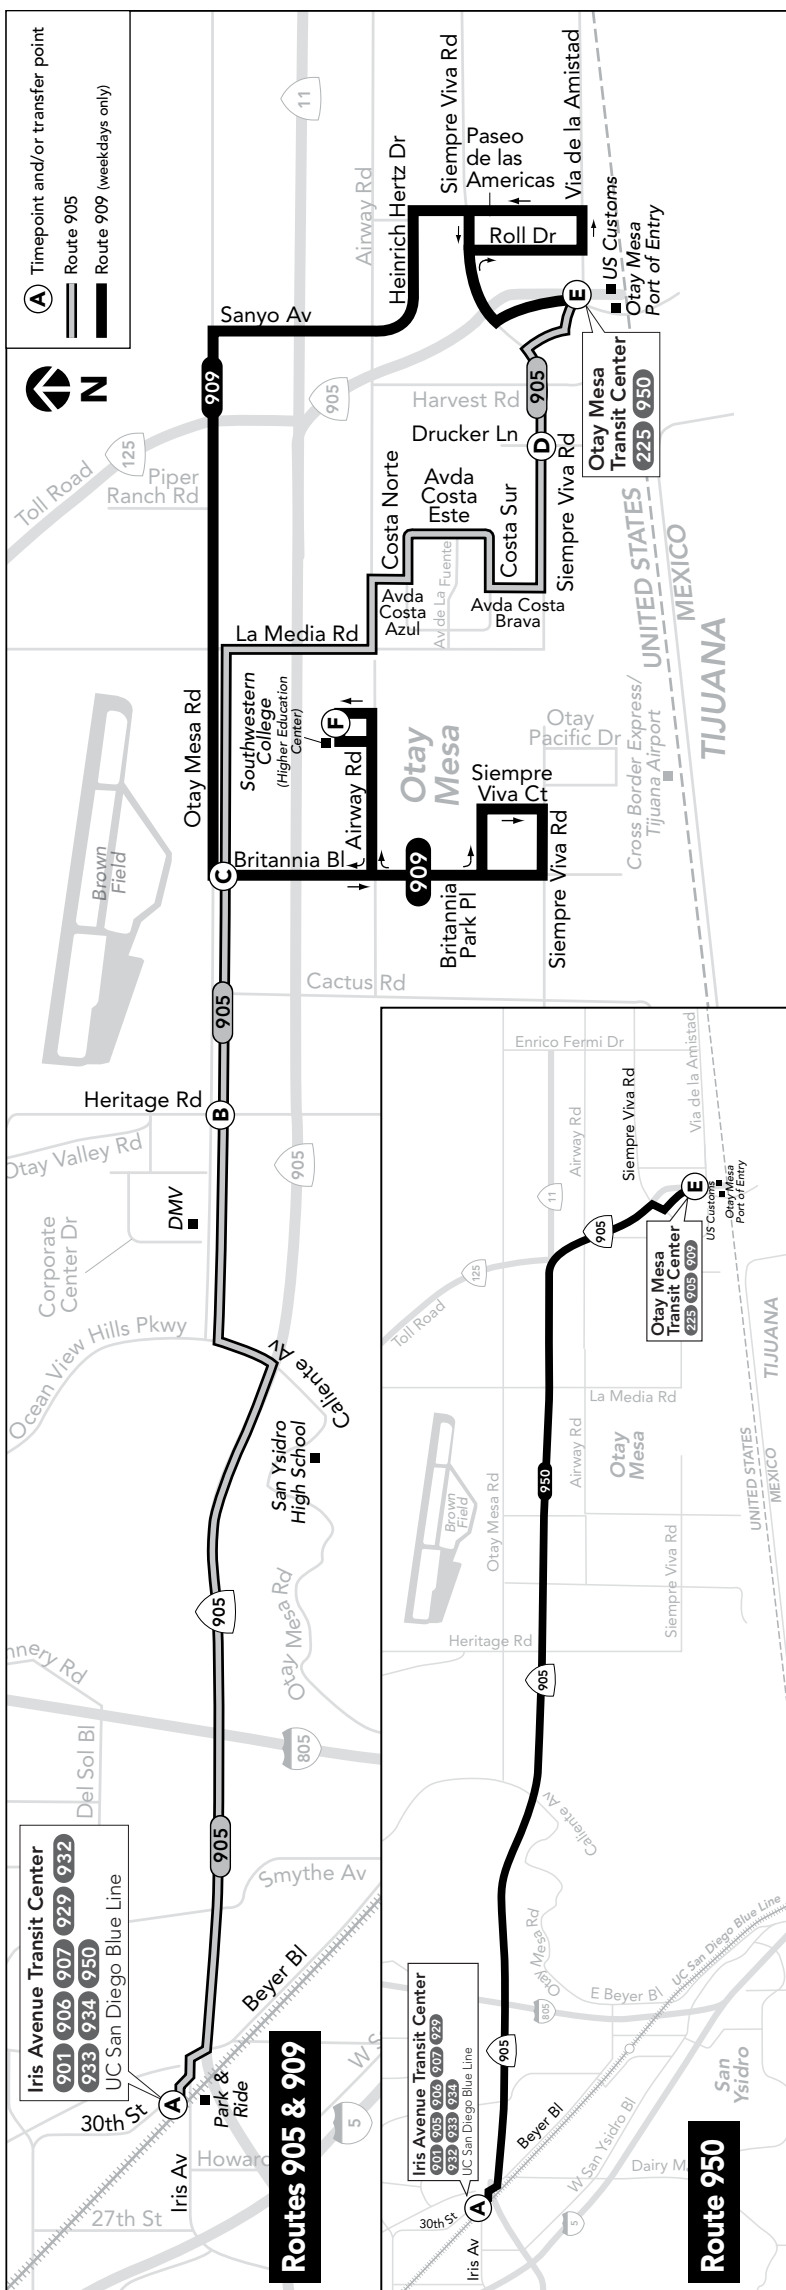

DIRECTORY / Directorio

Regional Transit Information / Información de transporte público regional	511 or/ó (619) 233-3004
TTY/TDD (teletype for hearing impaired) / Teletipo para sordos	(619) 234-5005 or/ó (888) 722-4889
InfoExpress (24-hour info via Touch-Tone phone) / Información las 24 horas (via teléfono de teclas)	(619) 685-4900
Customer Service / Suggestions / Servicio al cliente / Sugerencias	(619) 557-4555
SafeWatch	(619) 557-4500
Lost & Found / Objetos extraviados	(619) 557-4555
Transit Store	(619) 234-1060 12th & Imperial Transit Center M-F 8am-5pm

For MTS online trip planning / Planificación de viajes por Internet sdmts.com

For more information on riding MTS services, pick up a Rider's Guide on a bus or at the Transit Store, or visit sdmts.com.

Para obtener más información sobre el uso de los servicios de MTS, recoja un 'Rider's Guide' en un autobús o en la Transit Store, o visita a sdmts.com.

Thank you for riding MTS! ¡Gracias por viajar con MTS!

905 909 950

Otay Mesa – Iris Transit Center
via SR-905 / Otay Mesa Rd.

Otay Mesa – Southwestern College Otay Mesa

Otay Mesa - Iris Transit Center Express
via SR-905

DESTINATIONS

- Brown Field
- Otay Mesa Industrial Parks
- Otay Mesa Port of Entry
- San Ysidro High School (905)
- Southwestern College Otay Mesa (909)

Iris Av.

01/19

Alternative formats available upon request. Please call: (619) 557-4555
Formato alternativo disponible al preguntar. Favor de llamar: (619) 557-4555

The schedules and other information shown in this timetable are subject to change. MTS does not assume responsibility for errors in timetables nor for any inconvenience caused by delayed buses.

Los horarios e información que se indican en este itinerario están sujetos a cambios. MTS no asume responsabilidad por errores en los itinerarios, ni por ningún perjuicio que se origine por los autobuses demorados.

Route 950 – Monday through Friday / lunes a viernes

Iris Avenue ➔ Otay Mesa

(A) Iris Avenue Transit Center DEPART	(E) Otay Mesa Transit Center ARRIVE
12:17p	12:31p
12:47	1:01
1:17	1:31
1:42	1:56
2:02	2:16
2:22	2:36
2:42	2:56
3:02	3:16
3:22	3:36
3:42	3:56
4:02	4:16
4:22	4:36
4:42	4:56
5:02	5:16
5:22	5:36
5:42	5:56
6:02	6:16
6:22	6:36
6:42	6:56
7:02	7:16
7:22	7:36
7:47	8:01
8:17	8:31

Otay Mesa ➔ Iris Avenue

(E) Otay Mesa Transit Center DEPART	(A) Iris Avenue Transit Center ARRIVE
4:30a	4:44a
4:45	4:59
5:00	5:14
5:12	5:26
5:24	5:38
5:36	5:50
5:48	6:02
6:00	6:14
6:12	6:26
6:24	6:38
6:36	6:50
6:48	7:02
7:00	7:14
7:12	7:26
7:24	7:38
7:36	7:50
7:48	8:02
8:04	8:18
8:24	8:38
8:44	8:58
9:04	9:18
9:24	9:38
9:44	9:58
10:15	10:29
10:45	10:59
11:15	11:29
11:45	11:59
12:15p	12:29p

Route 950 – Saturday / sábado

Iris Avenue ➔ Otay Mesa

(A) Iris Avenue Transit Center DEPART	(E) Otay Mesa Transit Center ARRIVE
12:23p	12:37p
1:02	1:16
1:32	1:46
2:02	2:16
2:23	2:37
2:43	2:57
3:03	3:17
3:23	3:37
3:43	3:57
4:03	4:17
4:23	4:37
4:43	4:57
5:03	5:17
5:23	5:37
5:45	5:59
6:15	6:29
6:45	6:59
7:23	7:37

Otay Mesa ➔ Iris Avenue

(E) Otay Mesa Transit Center DEPART	(A) Iris Avenue Transit Center ARRIVE
4:54a	5:08a
5:14	5:28
5:34	5:48
5:54	6:08
6:14	6:28
6:34	6:48
6:54	7:08
7:14	7:28
7:34	7:48
7:54	8:08
8:14	8:28
8:46	9:00
9:16	9:30
9:46	10:00
10:16	10:30
10:53	11:07
11:53	12:07p

Route 950 – Sunday / domingo

Iris Avenue ➔ Otay Mesa

(A) Iris Avenue Transit Center DEPART	(E) Otay Mesa Transit Center ARRIVE
12:23p	12:37p
1:23	1:37
2:08	2:22
2:38	2:52
3:08	3:22
3:38	3:52
4:08	4:22
4:38	4:52
5:08	5:22
5:38	5:52
6:23	6:37
7:23	7:37

Otay Mesa ➔ Iris Avenue

(E) Otay Mesa Transit Center DEPART	(A) Iris Avenue Transit Center ARRIVE
5:14a	5:28a
5:44	5:58
6:14	6:28
6:44	6:58
7:14	7:28
7:44	7:58
8:14	8:28
8:44	8:58
9:14	9:28
10:01	10:15
11:02	11:16
12:02p	12:16p

A Saturday or Sunday schedule will be operated on the following holidays and observed holidays
Se operará con horario de sábado o domingo durante los siguientes días festivos y feriados observados

>>> New Year's Day, Presidents' Day, Memorial Day, Independence Day, Labor Day, Thanksgiving, Christmas