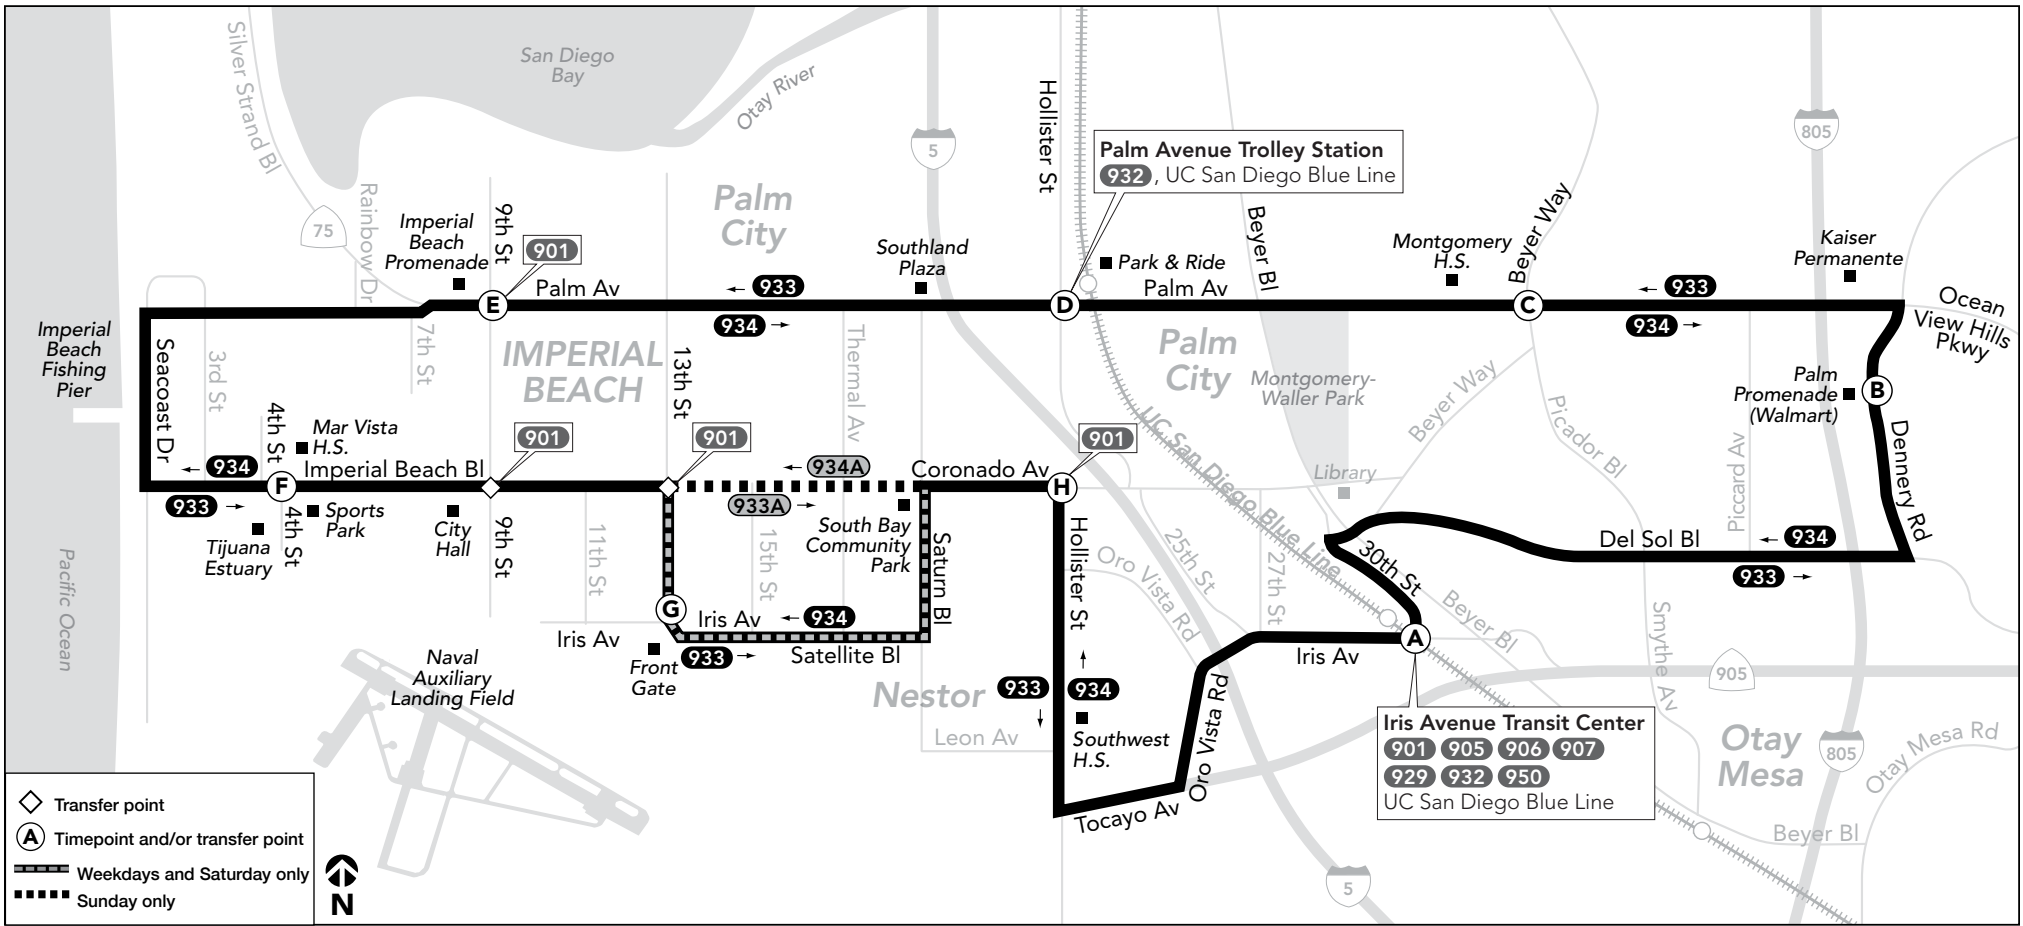

For MTS online trip planning
Planificación de viajes por Internet sdmts.com

For more information on riding MTS services, pick up a Rider's Guide on a bus or at the Transit Store, or visit sdmts.com.

Para obtener más información sobre el uso de los servicios de MTS, recoja un 'Rider's Guide' en un autobús o en la Transit Store, o visita a sdmts.com.

Thank you for riding MTS! ¡Gracias por viajar con MTS!

Iris Transit Center – Seacoast
via Imperial Beach Bl. or Palm Av.

DESTINATIONS

- Imperial Beach Pier
- Kaiser Permanente
- Mar Vista High School
- Montgomery High School
- Naval Auxiliary Landing Field
- Palm Promenade (Walmart)
- Southwest High School

TROLLEY CONNECTIONS

- Iris Ave.
- Palm Ave.

sdmts.com

Route Alerts, Updated Schedules, Connections & More

Alternative formats available upon request. Please call: (619) 557-4555 / Formato alternativo disponible al preguntar. Favor de llamar: (619) 557-4555

The schedules and other information shown in this timetable are subject to change. MTS does not assume responsibility for errors in timetables nor for any inconvenience caused by delayed buses. Los horarios e información que se indican en este itinerario están sujetos a cambios. MTS no asume responsabilidad por errores en los itinerarios, ni por ningún perjuicio que se origine por los autobuses demorados.

A Saturday or Sunday schedule will be operated on the following holidays and observed holidays >>> New Year's Day, Presidents' Day, Memorial Day, Independence Day, Labor Day, Thanksgiving, Christmas
Se operará con horario de sábado o domingo durante los siguientes días festivos y feriados observados

Route 933A – Sunday / domingo

Otay Mesa ➔ Palm City ➔ Imperial Beach ➔ Nestor ➔ Otay Mesa

(A) Iris Ave. Transit Center	(B) Dennery Rd. @ Walmart	(C) Palm Av. & Beyer Way	(D) Palm Av. Trolley Station	(E) Palm Av. & 9th St.	(F) Imperial Beach Bl. & 4th St.	(G) 13th St. & Iris Av.	(H) Coronado Av. & Hollister St.	(A) Iris Ave. Transit Center
DEPART								ARRIVE
5:08a	5:17a	5:24a	5:29a	5:36a	5:43a	—	5:52a	6:02a
6:08	6:17	6:24	6:29	6:36	6:43	—	6:52	7:03
7:08	7:17	7:25	7:30	7:38	7:46	—	7:55	8:06
7:58	8:07	8:15	8:20	8:28	8:36	—	8:45	8:56
8:48	8:57	9:05	9:10	9:19	9:27	—	9:36	9:47
9:38	9:48	9:56	10:01	10:10	10:18	—	10:27	10:39
10:18	10:28	10:36	10:41	10:50	10:58	—	11:07	11:19
10:48	10:58	11:06	11:11	11:20	11:28	—	11:37	11:49
11:18	11:28	11:36	11:41	11:50	11:58	—	12:08p	12:20p
11:47	11:57	12:05p	12:10p	12:19p	12:28p	—	12:38	12:50
12:17p	12:27p	12:35	12:40	12:49	12:58	—	1:08	1:20
12:47	12:57	1:05	1:10	1:19	1:28	—	1:38	1:50
1:17	1:27	1:35	1:40	1:49	1:58	—	2:08	2:20
1:45	1:56	2:04	2:09	2:19	2:28	—	2:38	2:50
2:15	2:26	2:35	2:40	2:50	2:59	—	3:09	3:22
2:45	2:56	3:05	3:10	3:20	3:29	—	3:39	3:52
3:16	3:27	3:36	3:41	3:51	4:00	—	4:10	4:23
3:46	3:57	4:06	4:11	4:21	4:30	—	4:39	4:52
4:16	4:27	4:36	4:41	4:51	5:00	—	5:09	5:22
5:16	5:27	5:36	5:41	5:51	6:00	—	6:09	6:21
6:23	6:33	6:41	6:46	6:56	7:04	—	7:13	7:24
7:23	7:33	7:40	7:45	7:53	8:01	—	8:10	8:20
8:23	8:33	8:40	8:45	8:52	9:00	—	9:09	9:19

Route 934A – Sunday / domingo

Otay Mesa ➔ Nestor ➔ Imperial Beach ➔ Palm City ➔ Otay Mesa