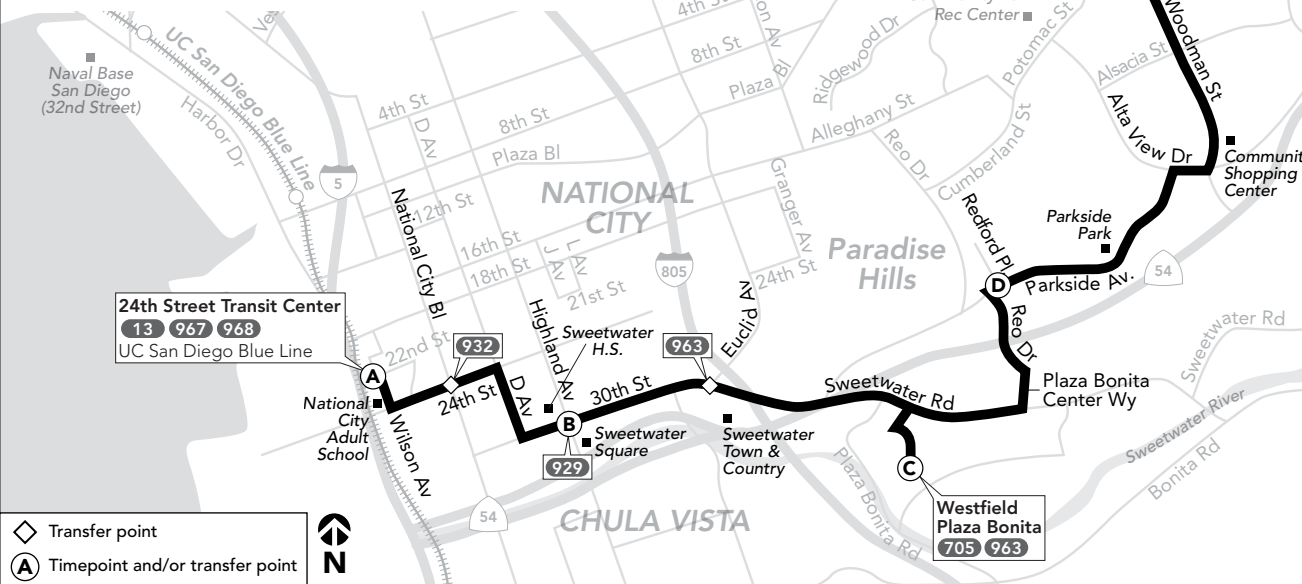

MONTHLY PASSES / Pases mensual

Adult / Adulto	$72.00
Senior (60+)/Disabled/Medicare Mayores de 60 años/Discapacitados/Medicare	$18.00*
Youths (18 and under) Jóvenes (18 años o menos)	$36.00*

*I.D. required for discount fare or pass.

*Se requiere identificación para tarifas o pases de descuento.

DAY PASS (REGIONAL) / Pase diario (Regional)

All passes are sold on Compass Card, which can be reloaded and reused for up to five years. Compass Cards are available for $2 at select outlets. A $5 Day Pass requires a Compass Card. A paper Day Pass can be purchased on board buses for an additional $2 fee.

Todos los pases se venden en el Compass Card, el cual puede ser recargado y reutilizado por hasta cinco años. Compass Cards están disponibles por $2 en selectas sucursales. Un pase de un día de papel se puede obtener a bordo los autobuses por un costo adicional de $2.

The schedules and other information shown in this timetable are subject to change. MTS does not assume responsibility for errors in timetables nor for any inconvenience caused by delayed buses.

Los horarios e información que se indican en este itinerario están sujetos a cambios. MTS no asume responsabilidad por errores en los itinerarios, ni por ningún perjuicio que se origine por los autobuses demorados.

A Saturday or Sunday schedule will be operated on the following holidays and observed holidays

Se operará con horario de sábado o domingo durante los siguientes días festivos y feriados observados

New Year's Day, Presidents' Day, Memorial Day, Independence Day, Labor Day, Thanksgiving, Christmas

Alternative formats available upon request.

Please call: (619) 557-4555

Formato alternativo disponible al preguntar.

Favor de llamar: (619) 557-4555

961

24th St. Transit Center – Encanto/62nd St. Trolley

via 30th St. / Plaza Bonita / Woodman St.

DESTINATIONS

- Parkside Park
- Sweetwater High School
- Sweetwater Square
- Sweetwater Town & Country
- Westfield Plaza Bonita

24th St.
Encanto/62nd St.

06/16

DIRECTORY / Directorio

Regional Transit Information <i>Información de transporte público regional</i>	511 or/ó (619) 233-3004
TTY/TDD (teletype for hearing impaired) <i>Teletipo para sordos</i>	(619) 234-5005 or/ó (888) 722-4889
InfoExpress (24-hour info via Touch-Tone phone) <i>Información las 24 horas (via teléfono de teclas)</i>	(619) 685-4900
Customer Service / Suggestions <i>Servicio al cliente / Sugerencias</i>	(619) 557-4555
SafeWatch	(619) 557-4500
Lost & Found <i>Objetos extraviados</i>	(619) 409-4601
The Transit Store 12th & Imperial Transit Center M-F 9am-5pm	(619) 234-1060
For MTS online trip planning <i>Planificación de viajes por Internet</i>	sdmts.com

For more information on riding MTS services, pick up a Rider's Guide on a bus or at The Transit Store, or visit sdmts.com.

Para obtener más información sobre el uso de los servicios de MTS, recoja un 'Rider's Guide' en un autobús o en The Transit Store, o visita a sdmts.com.

Thank you for riding MTS! ¡Gracias por viajar con MTS!