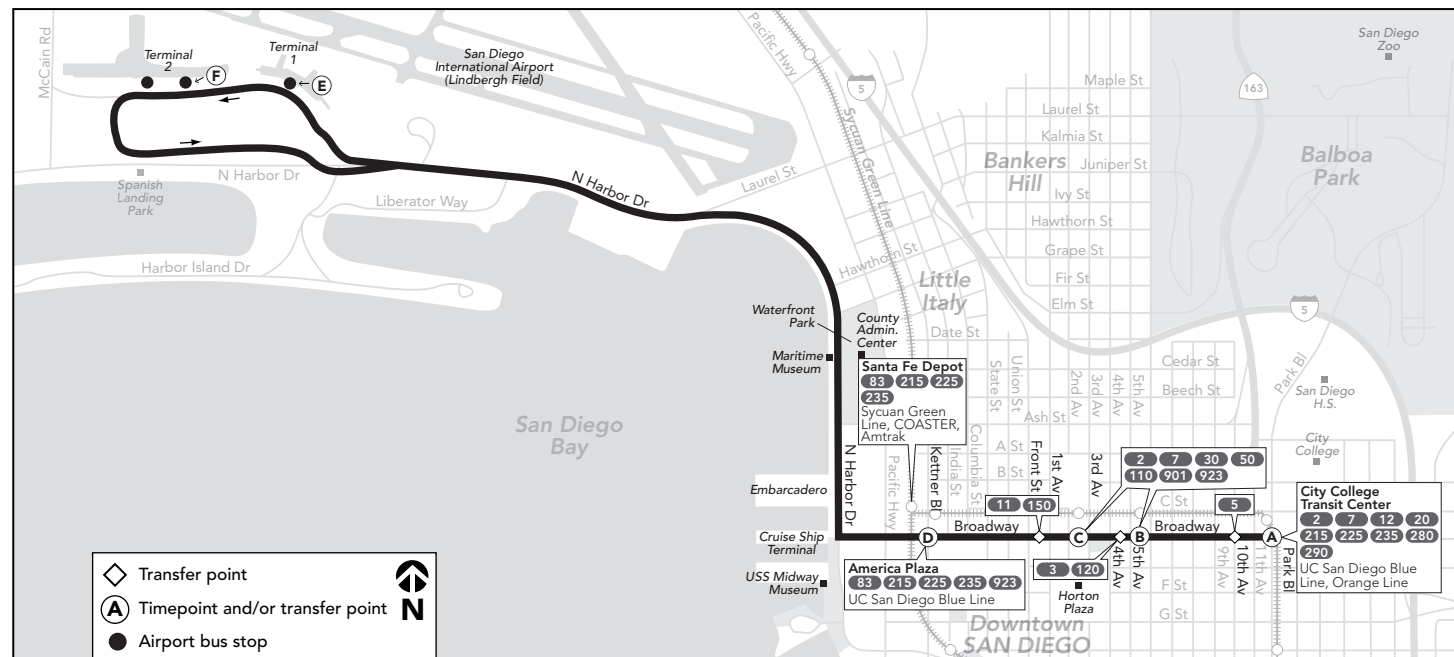

Thank you for riding MTS! ¡Gracias por viajar con MTS!

992

Downtown San Diego – Airport

via Cruise Ship Terminal / Harbor Dr.

DESTINATIONS

- County Administration Center
- Cruise Ship Terminal
- Embarcadero
- Horton Plaza
- SD International Airport
- Waterfront Park

Subject to frequent changes. Call (619) 400-2400 or go to san.org for the latest information.
Sujeto a cambios frecuentes. Llame al (619) 400-2400 o vaya a san.org para la información más reciente.

Terminal 1	Terminal 2
Frontier	Air Canada
Southwest	Alaska
	Allegiant Air
	American
	British Airways
	Delta
	Edelweiss
	Hawaiian
	Japan Airlines
	JetBlue
	Lufthansa
	Spirit
	Sun Country
	United
	WestJet