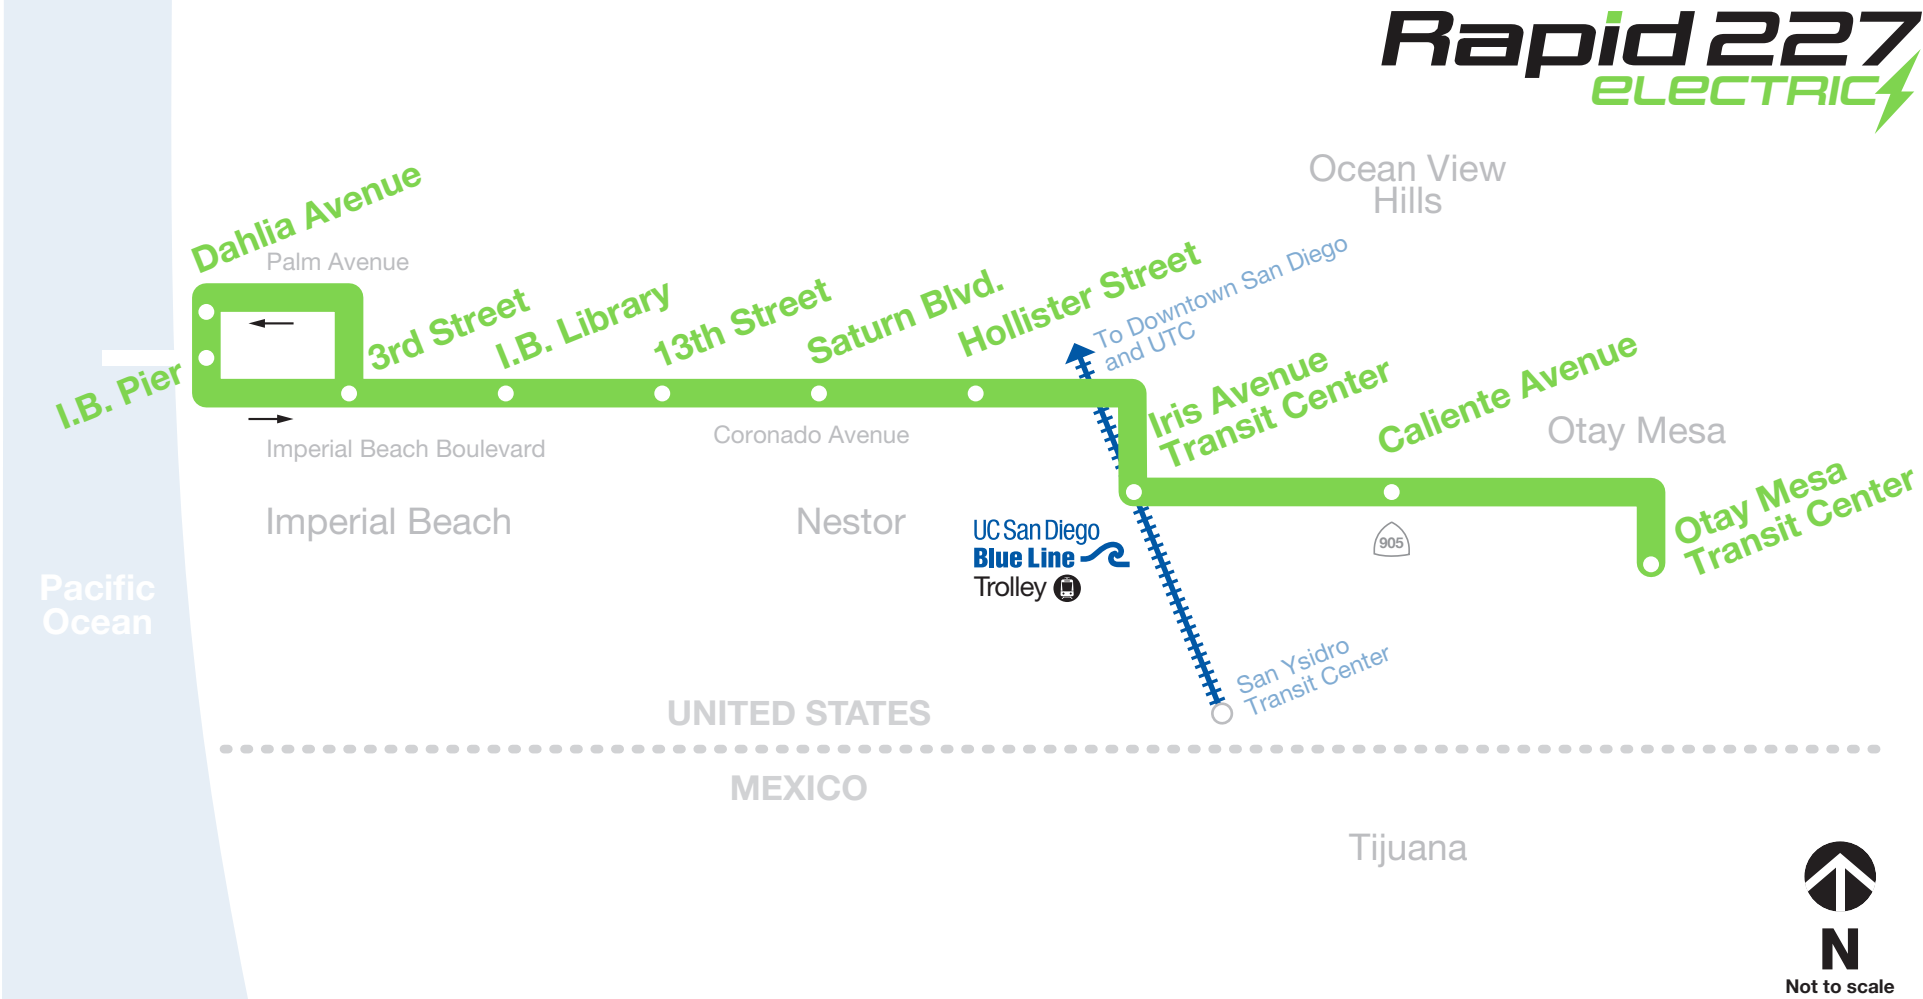

Rapid 227

ELECTRIC

Pacific Ocean

Imperial Beach Boulevard

Imperial Beach

Dahlia Avenue

Palm Avenue

3rd Street

I.B. Library

13th Street

Saturn Blvd.

Coronado Avenue

Nestor

Hollister Street

UC San Diego
Blue Line
Trolley

Iris Avenue
Transit Center

905

Caliente Avenue

Otay Mesa

Otay Mesa
Transit Center

Ocean View
Hills

UNITED STATES

MEXICO

Tijuana

Not to scale