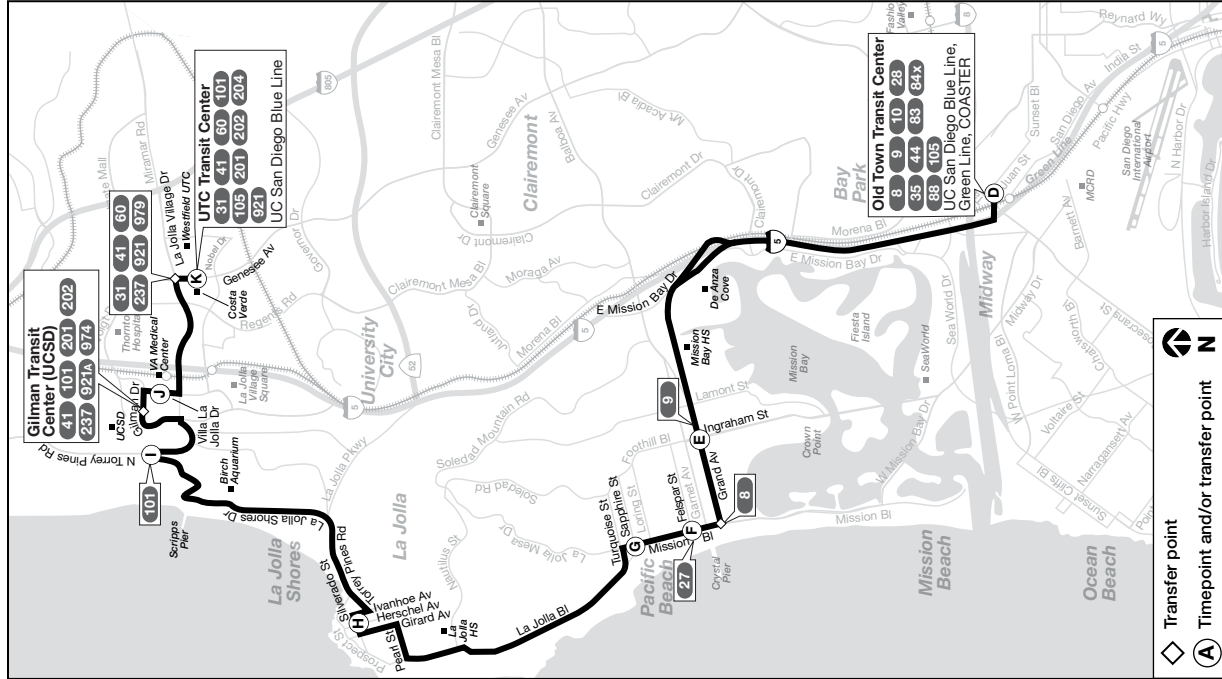

For more information, visit: / Para más información, visite: sdmts.com/fares

DIRECTORY / Directorio

MTS Information & Trip Planning MTS Información y planeo de viaje	511 or/ó (619) 233-3004
TTY/TDD (teletype for hearing impaired) Teletipo para sordos	(619) 234-5005 or/ó (888) 722-4889
InfoExpress (24-hour info via Touch-Tone phone) Información las 24 horas (via teléfono de teclas)	(619) 685-4900
Customer Service / Suggestions Servicio al cliente / Sugerencias	(619) 557-4555
MTS Security MTS Seguridad	(619) 595-4960
Lost & Found Objetos extraviados	(619) 233-3004
Transit Store	(619) 234-1060 12th & Imperial Transit Center M-F 8am-5pm
For MTS online trip planning Planificación de viajes por Internet	sdmts.com

For more information on riding MTS services, pick up a Rider's Guide on a bus or at the Transit Store, or visit sdmts.com.

Para obtener más información sobre el uso de los servicios de MTS, recoja un 'Rider's Guide' en un autobús o en la Transit Store, o visita a sdmts.com.

Thank you for riding MTS! ¡Gracias por viajar con MTS!

Effective NOVEMBER 21, 2021

30

Old Town – UTC / VA Medical Center
via Pacific Beach / La Jolla / UC San Diego

DESTINATIONS

- Birch Aquarium
- Mission Bay High School
- UC San Diego
- VA Medical Center
- Westfield UTC

TROLLEY CONNECTIONS

- Nobel Drive
- Old Town
- UTC

11/21

sdmts.com

Route Alerts, Updated Schedules,
Connections & More

Alternative formats available upon request. Please call: (619) 557-4555 / Formato alternativo disponible al preguntar. Favor de llamar: (619) 557-4555

The schedules and other information shown in this timetable are subject to change. MTS does not assume responsibility for errors in timetables nor for any inconvenience caused by delayed buses.

Los horarios e información que se indican en este itinerario están sujetos a cambios. MTS no asume responsabilidad por errores en los itinerarios, ni por ningún perjuicio que se origine por los autobuses demorados.

A Saturday or Sunday schedule will be operated on the following holidays and observed holidays:

Se operará con horario de sábado o domingo durante los siguientes días festivos y feriados observados:

New Year's Day, Presidents' Day, Memorial Day, Independence Day, Labor Day, Thanksgiving, Christmas

Route 30 – Saturday / sábado

Old Town → Pacific Beach → La Jolla → UTC

D	E	F	H	I	J	K
Old Town Transit Center DEPART	Grand Ave. & Ingraham St.	Mission Bl. & Felspar St.	Silverado St. & Herschel Ave.	N. Torrey Pines & LJ Shores	VA Medical Center	UTC Transit Ctr. ARRIVE
5:42a	5:56a	6:00a	6:18a	6:29a	6:36a	6:45a
6:12	6:26	6:30	6:48	6:59	7:06	7:15
6:42	6:56	7:00	7:18	7:29	7:36	7:45
7:12	7:26	7:30	7:48	7:59	8:06	8:15
7:41	7:55	8:00	8:19	8:31	8:38	8:48
8:12	8:26	8:32	8:51	9:03	9:11	9:21
8:42	8:56	9:03	9:22	9:35	9:43	9:53
9:12	9:26	9:33	9:52	10:05	10:13	10:23
9:42	9:56	10:03	10:22	10:35	10:43	10:53
10:12	10:27	10:34	10:54	11:07	11:15	11:26
10:42	10:57	11:04	11:24	11:37	11:45	11:56
11:12	11:27	11:34	11:54	12:07p	12:15p	12:26p
11:42	11:57	12:04p	12:24p	12:37	12:45	12:56
12:12p	12:27p	12:34	12:54	1:07	1:15	1:26
12:42	12:57p	1:04	1:24	1:38	1:46	1:58
1:12	1:27	1:34	1:54	2:08	2:16	2:28
1:42	1:57	2:04	2:24	2:38	2:46	2:58
2:12	2:27	2:34	2:54	3:08	3:16	3:28
2:42	2:57	3:04	3:24	3:38	3:46	3:58
3:12	3:27	3:34	3:54	4:08	4:16	4:28
3:42	3:57	4:04	4:24	4:38	4:46	4:58
4:12	4:27	4:34	4:54	5:08	5:16	5:28
4:42	4:57	5:04	5:24	5:38	5:46	5:58
5:12	5:27	5:34	5:54	6:08	6:16	6:28
5:42	5:57	6:04	6:23	6:37	6:45	6:56
6:12	6:26	6:33	6:51	7:04	7:12	7:23
6:40	6:54	7:01	7:19	7:32	7:40	7:51
7:10	7:24	7:31	7:49	8:02	8:10	8:21
7:43	7:57	8:03	8:20	8:32	8:40	8:50
8:13	8:27	8:33	8:50	9:02	9:10	9:20
8:43	8:57	9:02	9:19	9:31	9:38	9:47
9:13	9:27	9:32	9:48	9:59	10:06	10:15
9:43	9:57	10:02	10:18	10:29	10:36	10:45
10:13	10:27	10:32	10:48	10:59	11:06	11:15
10:43	10:57	11:02	11:18	11:29	11:36	11:45
11:13	11:27	11:32	11:48	11:59	12:06a	12:15a
11:43	11:57	12:02a	—	—	—	—
12:17a	12:31a	12:36	—	—	—	—

UTC → La Jolla → Pacific Beach → Old Town