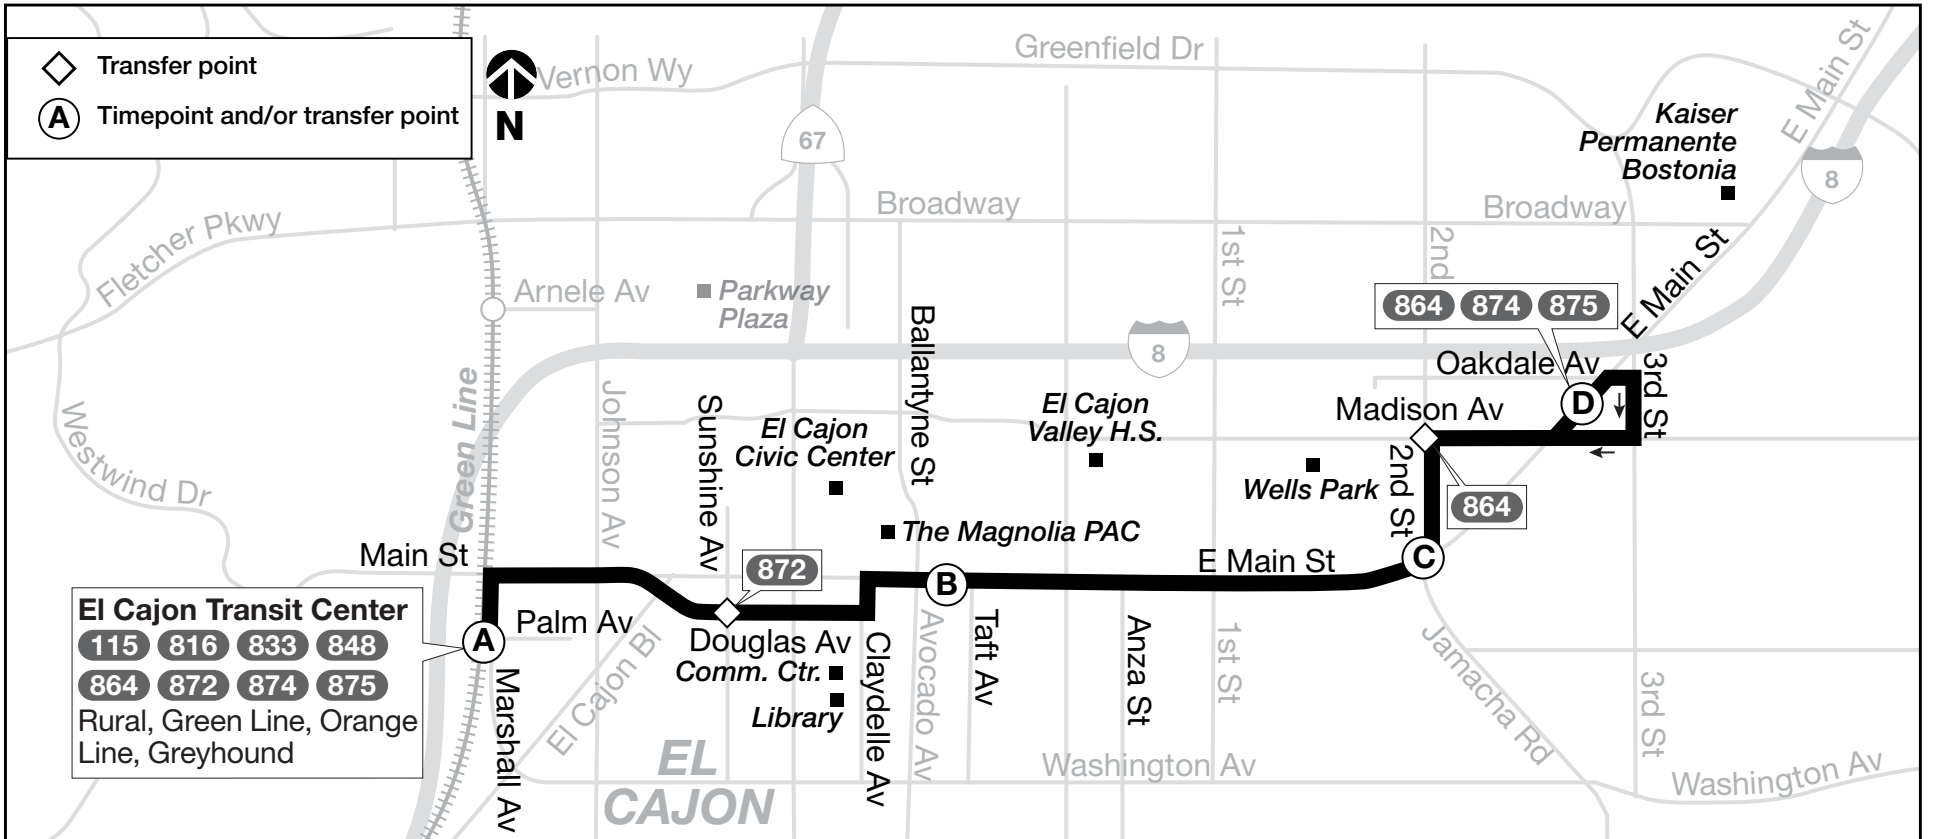

For more information, visit: / Para más información, visite: sdmts.com/fares

DIRECTORY / Directorio

MTS Information & Trip Planning MTS Información y planeo de viaje	511 or/ó (619) 233-3004
TTY/TDD (teletype for hearing impaired) Teletipo para sordos	(619) 234-5005 or/ó (888) 722-4889
InfoExpress (24-hour info via Touch-Tone phone) Información las 24 horas (via teléfono de teclas)	(619) 685-4900
Customer Service / Suggestions Servicio al cliente / Sugerencias	(619) 557-4555
MTS Security MTS Seguridad	(619) 595-4960
Lost & Found Objetos extraviados	(619) 233-3004
Transit Store	(619) 234-1060 12th & Imperial Transit Center M-F 8am-5pm
For MTS online trip planning Planificación de viajes por Internet	sdmts.com

For more information on riding MTS services, pick up a Rider's Guide on a bus or at the Transit Store, or visit sdmts.com.

Para obtener más información sobre el uso de los servicios de MTS, recoja un 'Rider's Guide' en un autobús o en la Transit Store, o visita a sdmts.com.

Thank you for riding MTS! ¡Gracias por viajar con MTS!

Effective JANUARY 30, 2022

815

El Cajon Transit Center –
E. Main & Madison
via E. Main / Civic Center

DESTINATIONS

- El Cajon Civic Center
- El Cajon Community Center
- El Cajon Library
- The Magnolia Performing Arts Enter

TROLLEY CONNECTIONS
• El Cajon

sdmts.com
Route Alerts, Updated Schedules,
Connections & More

The schedules and other information shown in this timetable are subject to change. MTS does not assume responsibility for errors in timetables nor for any inconvenience caused by delayed buses.

Los horarios e información que se indican en este itinerario están sujetos a cambios. MTS no asume responsabilidad por errores en los itinerarios, ni por ningún perjuicio que se origine por los autobuses demorados.

Route 815 – Sunday / domingo

El Cajon Transit Center → E. Main St

(A) El Cajon Transit Center DEPART	(B) East Main St. & Taft Av.	(C) 2nd St. & East Main St.	(D) East Main St. & Madison Av. ARRIVE
6:13a	6:20a	6:26a	6:29a
7:13	7:20	7:27	7:31
8:13	8:20	8:27	8:31
8:43	8:50	8:57	9:01
9:13	9:20	9:27	9:31
9:43	9:51	9:59	10:03
10:13	10:21	10:29	10:33
10:43	10:51	10:59	11:03
11:13	11:21	11:29	11:33
11:43	11:51	11:59	12:03p
12:13p	12:21p	12:29p	12:33
12:43	12:51	12:59	1:03
1:13	1:21	1:29	1:33
1:43	1:51	1:59	2:03
2:13	2:21	2:29	2:33
2:43	2:51	2:59	3:03
3:13	3:21	3:29	3:33
3:43	3:51	3:59	4:03
4:13	4:21	4:29	4:33
4:43	4:51	4:59	5:03
5:13	5:21	5:29	5:33
6:13	6:21	6:29	6:33
7:13	7:21	7:29	7:33
8:13	8:20	8:27	8:30

E. Main St → El Cajon Transit Center

(D) East Main St. & Madison Av. DEPART	(C) 2nd St. & East Main St.	(B) East Main St. & Ballantyne St.	(A) El Cajon Transit Center ARRIVE
5:45a	5:50a	5:58a	6:05a
6:44	6:49	6:57	7:05
7:42	7:47	7:56	8:05
8:12	8:17	8:26	8:35
8:42	8:47	8:56	9:05
9:10	9:16	9:25	9:35
9:40	9:46	9:55	10:05
10:10	10:16	10:25	10:35
10:40	10:46	10:55	11:05
11:10	11:16	11:25	11:35
11:40	11:46	11:55	12:05p
12:10p	12:16p	12:25p	12:35
12:40	12:46	12:55	1:05
1:10	1:16	1:25	1:35
1:40	1:46	1:55	2:05
2:10	2:16	2:25	2:35
2:40	2:46	2:55	3:05
3:10	3:16	3:25	3:35
3:40	3:46	3:55	4:05
4:10	4:16	4:25	4:35
4:42	4:47	4:55	5:05
5:42	5:47	5:55	6:05
6:43	6:48	6:56	7:05
7:43	7:48	7:56	8:05

PRONTO

Always get
the best fare!

¡Obtén siempre la mejor tarifa!

Get the app.
Descarga la aplicación.

Get the Card.
Descarga la tarjeta.