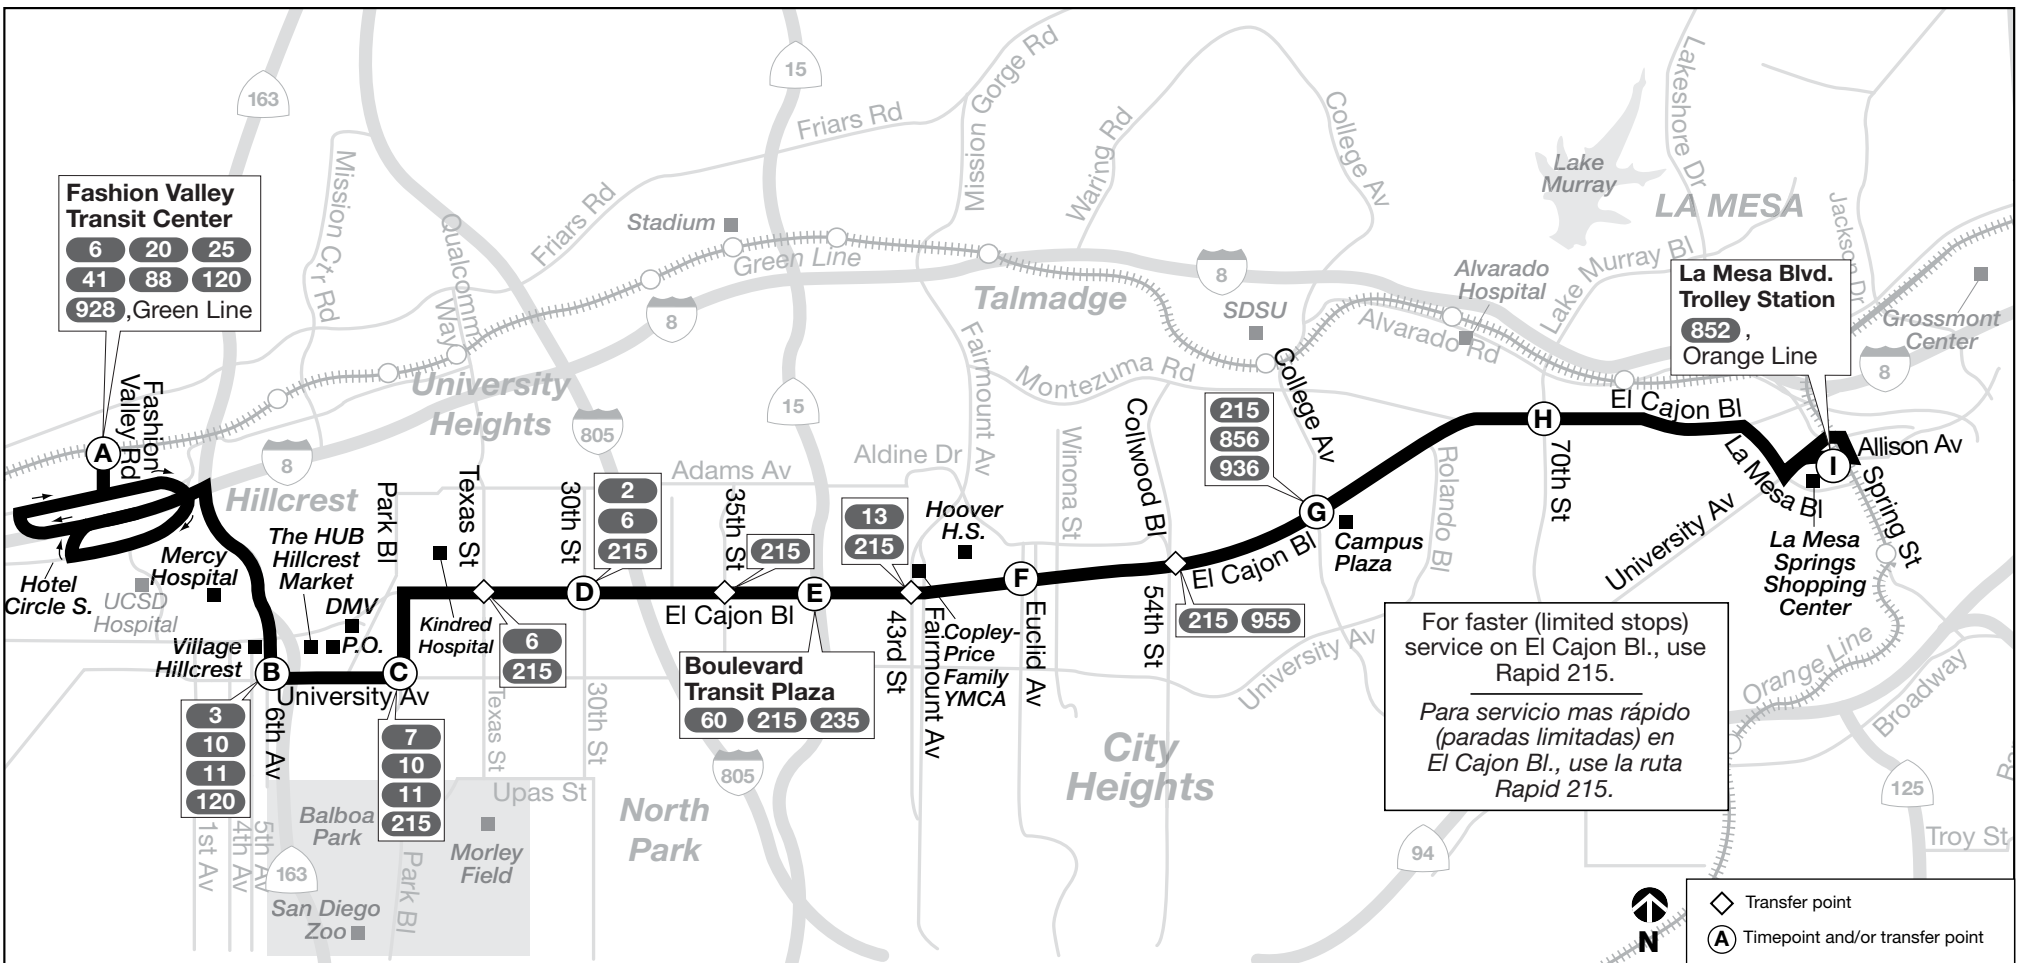

For more information on riding MTS services, pick up a Rider's Guide on a bus or at the Transit Store, or visit sdmts.com.

Para obtener más información sobre el uso de los servicios de MTS, recoja un 'Rider's Guide' en un autobús o en la Transit Store, o visita a sdmts.com.

Thank you for riding MTS! ¡Gracias por viajar con MTS!

Effective SEPTEMBER 1, 2021

1

Fashion Valley Transit Center – Downtown La Mesa
via El Cajon Boulevard

DESTINATIONS

- Campus Plaza
- Copley-Price Family YMCA
- Hillcrest DMV
- Hoover High School
- The HUB Hillcrest Market

TROLLEY CONNECTIONS

- La Mesa Boulevard
- Fashion Valley

09/21

sdmts.com

Route Alerts, Updated Schedules, Connections & More

Alternative formats available upon request. Please call: (619) 557-4555 / Formato alternativo disponible al preguntar. Favor de llamar: (619) 557-4555

For faster (limited stops) service on El Cajon Bl., use Rapid 215.
Para servicio más rápido (paradas limitadas) en El Cajon Bl., use la ruta Rapid 215.

A Saturday or Sunday schedule will be operated on the following holidays and observed holidays >>> New Year's Day, Presidents' Day, Memorial Day, Independence Day, Labor Day, Thanksgiving, Christmas
Se operará con horario de sábado o domingo durante los siguientes días festivos y feriados observados

Route 1 – Sunday / domingo

Fashion Valley → City Heights → La Mesa

(A)	(B)	(C)	(D)	(E)	(F)	(G)	(H)	(I)
Fashion Valley Transit Ctr.	University Av. & 6th Av.	Park Bl. & University Av.	El Cajon Bl. & 30th St.	El Cajon Bl. & I-15	El Cajon Bl. & Euclid Av.	El Cajon Bl. & College Av.	El Cajon Bl. & 70th St.	La Mesa Bl. Trolley Station
DEPART	DEPART	DEPART	DEPART	DEPART	DEPART	DEPART	DEPART	ARRIVE
6:16a	6:22a	6:27a	6:33a	6:39a	6:45a	6:52a	6:57a	7:06a
7:10	7:16	7:22	7:29	7:36	7:43	7:50	7:56	8:06
8:10	8:16	8:22	8:29	8:36	8:43	8:50	8:56	9:06
8:37	8:43	8:50	8:57	9:04	9:11	9:19	9:25	9:35
9:07	9:13	9:20	9:27	9:34	9:41	9:49	9:55	10:05
9:37	9:43	9:50	9:57	10:04	10:11	10:19	10:25	10:35
10:07	10:13	10:20	10:28	10:35	10:43	10:51	10:58	11:08
10:40	10:47	10:54	11:02	11:09	11:17	11:26	11:34	11:45
11:10	11:17	11:24	11:32	11:39	11:47	11:56	12:04p	12:15p
11:40	11:47	11:54	12:02p	12:09p	12:17p	12:26p	12:34	12:45
12:08p	12:16p	12:24p	12:33	12:41	12:49	12:58	1:06	1:17
12:38	12:46	12:54	1:03	1:11	1:19	1:28	1:36	1:47
1:08	1:16	1:24	1:33	1:41	1:49	1:58	2:06	2:17
1:38	1:46	1:54	2:03	2:11	2:19	2:28	2:36	2:47
2:08	2:16	2:24	2:33	2:41	2:49	2:58	3:06	3:17
2:38	2:46	2:54	3:03	3:11	3:19	3:28	3:36	3:47
3:08	3:16	3:24	3:33	3:41	3:49	3:58	4:06	4:17
3:38	3:46	3:54	4:03	4:11	4:19	4:28	4:36	4:47
4:08	4:16	4:24	4:33	4:41	4:49	4:58	5:06	5:17
4:38	4:46	4:54	5:03	5:11	5:19	5:28	5:36	5:47
5:08	5:16	5:24	5:33	5:41	5:49	5:58	6:06	6:17
5:40	5:48	5:56	6:05	6:13	6:21	6:29	6:36	6:47
6:10	6:18	6:26	6:35	6:43	6:50	6:57	7:04	7:14
6:40	6:48	6:56	7:05	7:13	7:20	7:27	7:34	7:44
7:10	7:17	7:25	7:34	7:41	7:48	7:55	8:02	8:12
8:12	8:19	8:26	8:35	8:41	8:48	8:55	9:01	9:10

La Mesa → City Heights → Fashion Valley