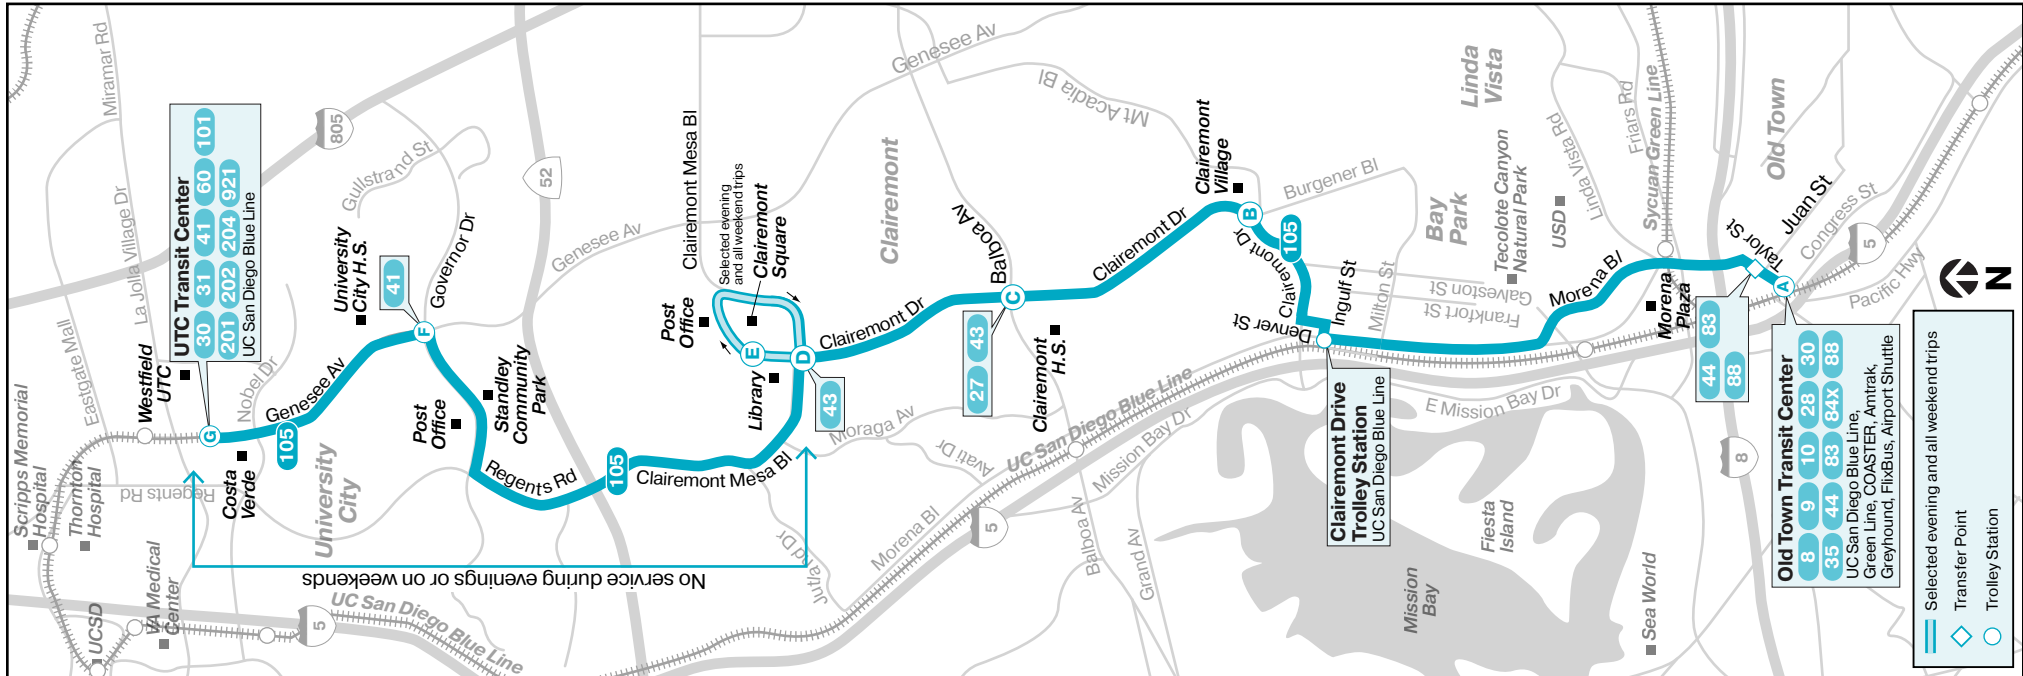

via Morena Boulevard / Clairemont Drive

Destinations

- Bay Park
- Clairemont High School
- Clairemont Square
- University City High School

Trolley Connections

- Old Town
- Clairemont Drive
- UTC

Subject to change without notice
Sujeto a cambios sin previo aviso

105 Monday through Friday • *lunes a viernes*

Old Town Transit Center → UTC Transit Center

A → B → C → D → E → F → G						
Old Town Transit Center DEPART	Clairmont Dr. & Burgener Bl.	Clairmont Dr. & Balboa Av.	Clairmont Mesa Bl. & Clairmont Dr.	Clairmont Square	Genesee Av. & Governor Dr.	UTC Transit Center ARRIVE
5:19a	5:30a	5:34a	5:39a	—	5:46a	5:52a
5:41	5:52	5:56	6:01	—	6:08	6:14
6:11	6:23	6:28	6:33	—	6:42	6:48
6:41	6:54	7:00	7:05	—	7:14	7:20
7:11	7:24	7:30	7:35	—	7:46	7:52
7:41	7:56	8:02	8:07	—	8:18	8:24
8:11	8:26	8:32	8:37	—	8:48	8:54
8:41	8:55	9:01	9:06	—	9:16	9:22
9:11	9:25	9:31	9:36	—	9:46	9:52
9:41	9:55	10:01	10:06	—	10:16	10:22
10:11	10:25	10:31	10:36	—	10:46	10:52
10:41	10:55	11:01	11:06	—	11:16	11:22
11:11	11:25	11:31	11:36	—	11:46	11:52
11:41	11:55	12:01p	12:06p	—	12:16p	12:22p
12:11p	12:25p	12:31	12:36	—	12:46	12:52
12:41	12:55	1:01	1:06	—	1:16	1:22
1:11	1:25	1:31	1:36	—	1:46	1:52
1:41	1:55	2:01	2:06	—	2:16	2:22
2:11	2:25	2:31	2:36	—	2:46	2:52
2:41	2:55	3:01	3:06	—	3:16	3:22
3:11	3:26	3:32	3:37	—	3:47	3:53
3:41	3:56	4:02	4:07	—	4:17	4:23
4:11	4:26	4:32	4:37	—	4:47	4:53
4:41	4:56	5:02	5:07	—	5:17	5:23
5:11	5:26	5:32	5:37	—	5:47	5:53
5:41	5:55	6:00	6:05	—	6:15	6:21
6:11	6:25	6:30	6:35	—	6:44	6:50
6:41	6:55	7:00	7:05	—	7:14	7:20
7:26	7:38	7:42	—	7:46p	—	—
8:26	8:38	8:42	—	8:46	—	—
9:26	9:37	9:41	—	9:45	—	—
10:26	10:37	10:41	—	10:45	—	—