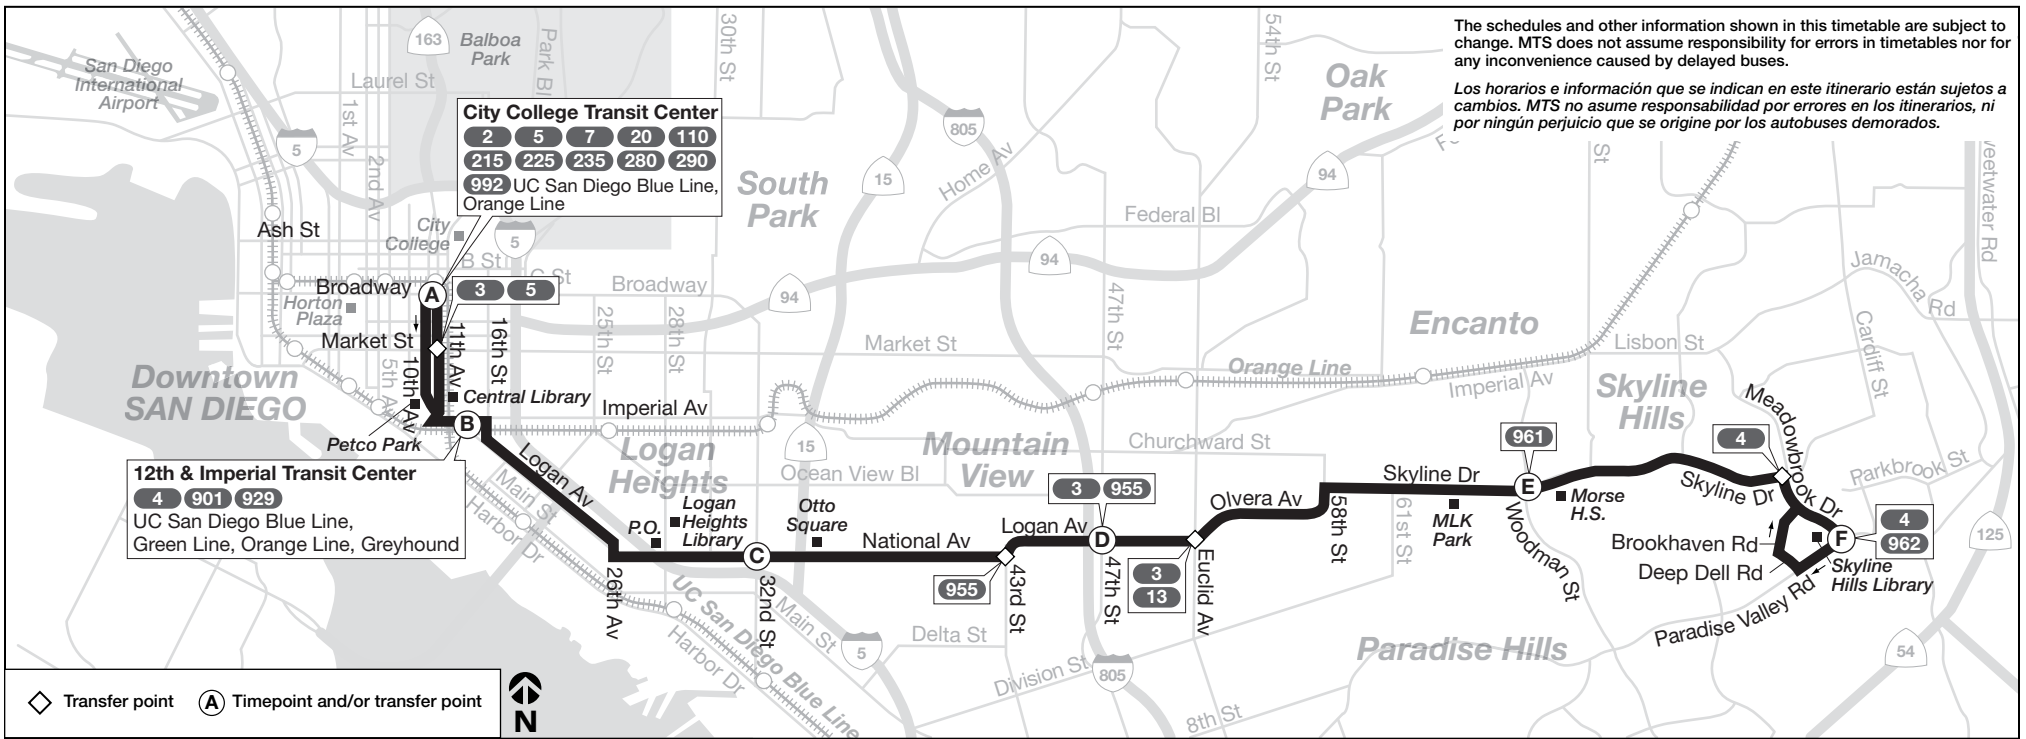

For more information on riding MTS services, pick up a Rider's Guide on a bus or at the Transit Store, or visit sdmts.com.

Para obtener más información sobre el uso de los servicios de MTS, recoja un 'Rider's Guide' en un autobús o en la Transit Store, o visita a sdmts.com.

Thank you for riding MTS! ¡Gracias por viajar con MTS!

Effective JANUARY 30, 2022

12

City College – Skyline Hills
via National Avenue / Skyline Drive

DESTINATIONS

- Central Library
- City College Transit Center
- MLK Park
- Petco Park
- Skyline Hills Library

TROLLEY CONNECTIONS

- 12th & Imperial
- City College

01/22

sdmts.com

Route Alerts, Updated Schedules,
Connections & More

Alternative formats available upon request. Please call: (619) 557-4555 / Formato alternativo disponible al preguntar. Favor de llamar: (619) 557-4555

The schedules and other information shown in this timetable are subject to change. MTS does not assume responsibility for errors in timetables nor for any inconvenience caused by delayed buses.

Los horarios e información que se indican en este itinerario están sujetos a cambios. MTS no asume responsabilidad por errores en los itinerarios, ni por ningún perjuicio que se origine por los autobuses demorados.

Route 12 – Sunday / domingo

City College → Skyline Hills

(A) City College Transit Center (Broadway) DEPART	(B) 12th & Imperial Transit Center	(C) National Av. & 32nd St.	(D) Logan Av. & 47th St.	(E) Skyline Dr. & Woodman St.	(F) Paradise Vly. Rd. & Meadowbrook Dr. ARRIVE
5:49a	5:57a	6:06a	6:13a	6:20a	6:26a
6:49	6:57	7:07	7:14	7:22	7:28
7:19	7:27	7:37	7:44	7:52	7:58
7:49	7:57	8:07	8:14	8:22	8:28
8:19	8:27	8:38	8:46	8:54	9:00
8:49	8:57	9:08	9:16	9:24	9:30
9:19	9:27	9:38	9:46	9:54	10:00
9:49	9:57	10:08	10:16	10:24	10:30
10:19	10:27	10:38	10:46	10:54	11:00
10:48	10:57	11:08	11:17	11:25	11:31
11:18	11:27	11:38	11:47	11:55	12:01p
11:48	11:57	12:08p	12:17p	12:26p	12:33
12:18p	12:27p	12:38p	12:47p	12:56p	1:03
12:48	12:57	1:08	1:17	1:26	1:33
1:18	1:27	1:38	1:47	1:56	2:03
1:48	1:57	2:08	2:17	2:26	2:33
2:18	2:27	2:38	2:47	2:56	3:03
2:48	2:57	3:08	3:17	3:26	3:33
3:18	3:27	3:38	3:47	3:56	4:03
3:48	3:57	4:08	4:17	4:26	4:33
4:18	4:27	4:38	4:47	4:56	5:03
4:48	4:57	5:08	5:17	5:26	5:33
5:18	5:27	5:38	5:47	5:56	6:03
5:48	5:57	6:08	6:17	6:26	6:33
6:18	6:27	6:38	6:47	6:56	7:03
6:49	6:57	7:08	7:16	7:25	7:32
7:19	7:27	7:37	7:45	7:53	8:00
7:49	7:57	8:07	8:15	8:23	8:30
8:19	8:27	8:37	8:45	8:53	9:00
9:05	9:12	9:21	9:29	9:37	9:44
10:05	10:12	10:21	10:29	10:37	10:44

Skyline Hills → City College

(F) Paradise Vly. Rd. & Meadowbrook Dr. DEPART	(E) Skyline Dr. & Woodman St.	(D) Logan Av. & 47th St.	(C) National Av. & 32nd St.	(B) 12th & Imperial Transit Center	(A) City College Transit Center (11th Av.) ARRIVE
D 4:55a	5:02a	5:09a	5:16a	5:26a	5:34a
—	—	5:39	5:46	5:56	6:04
D 5:53	6:00	6:08	6:15	6:26	6:34
—	—	6:36	6:44	6:56	7:05
6:50	6:57	7:06	7:14	7:26	7:35
—	—	7:36	7:44	7:56	8:05
7:50	7:57	8:06	8:14	8:26	8:35
8:18	8:25	8:35	8:44	8:56	9:05
8:48	8:55	9:05	9:14	9:26	9:35
9:18	9:25	9:35	9:44	9:56	10:05
9:48	9:55	10:05	10:14	10:26	10:35
10:18	10:25	10:35	10:44	10:56	11:05
10:48	10:55	11:05	11:14	11:26	11:35
11:18	11:25	11:35	11:44	11:56	12:05p
11:48	11:55	12:05p	12:14p	12:26p	12:35
12:18p	12:25p	12:35	12:44	12:56	1:05
12:48	12:55	1:05	1:14	1:26	1:35
1:18	1:25	1:35	1:44	1:56	2:05
1:48	1:55	2:05	2:14	2:26	2:35
2:18	2:25	2:35	2:44	2:56	3:05
2:48	2:55	3:05	3:14	3:26	3:35
3:18	3:25	3:35	3:44	3:56	4:05
3:48	3:55	4:05	4:14	4:26	4:35
4:18	4:25	4:35	4:44	4:56	5:05
4:48	4:55	5:05	5:14	5:26	5:35
5:20	5:27	5:36	5:44	5:56	6:05
5:52	5:59	6:07	6:14	6:26	6:35
6:22	6:29	6:37	6:44	6:56	7:05
6:52	6:59	7:07	7:14	7:26	7:35
7:22	7:29	7:37	7:44	7:56	8:05
7:52	7:59	8:07	8:14	8:26	8:35
8:54	9:00	9:08	9:15	9:26	9:35