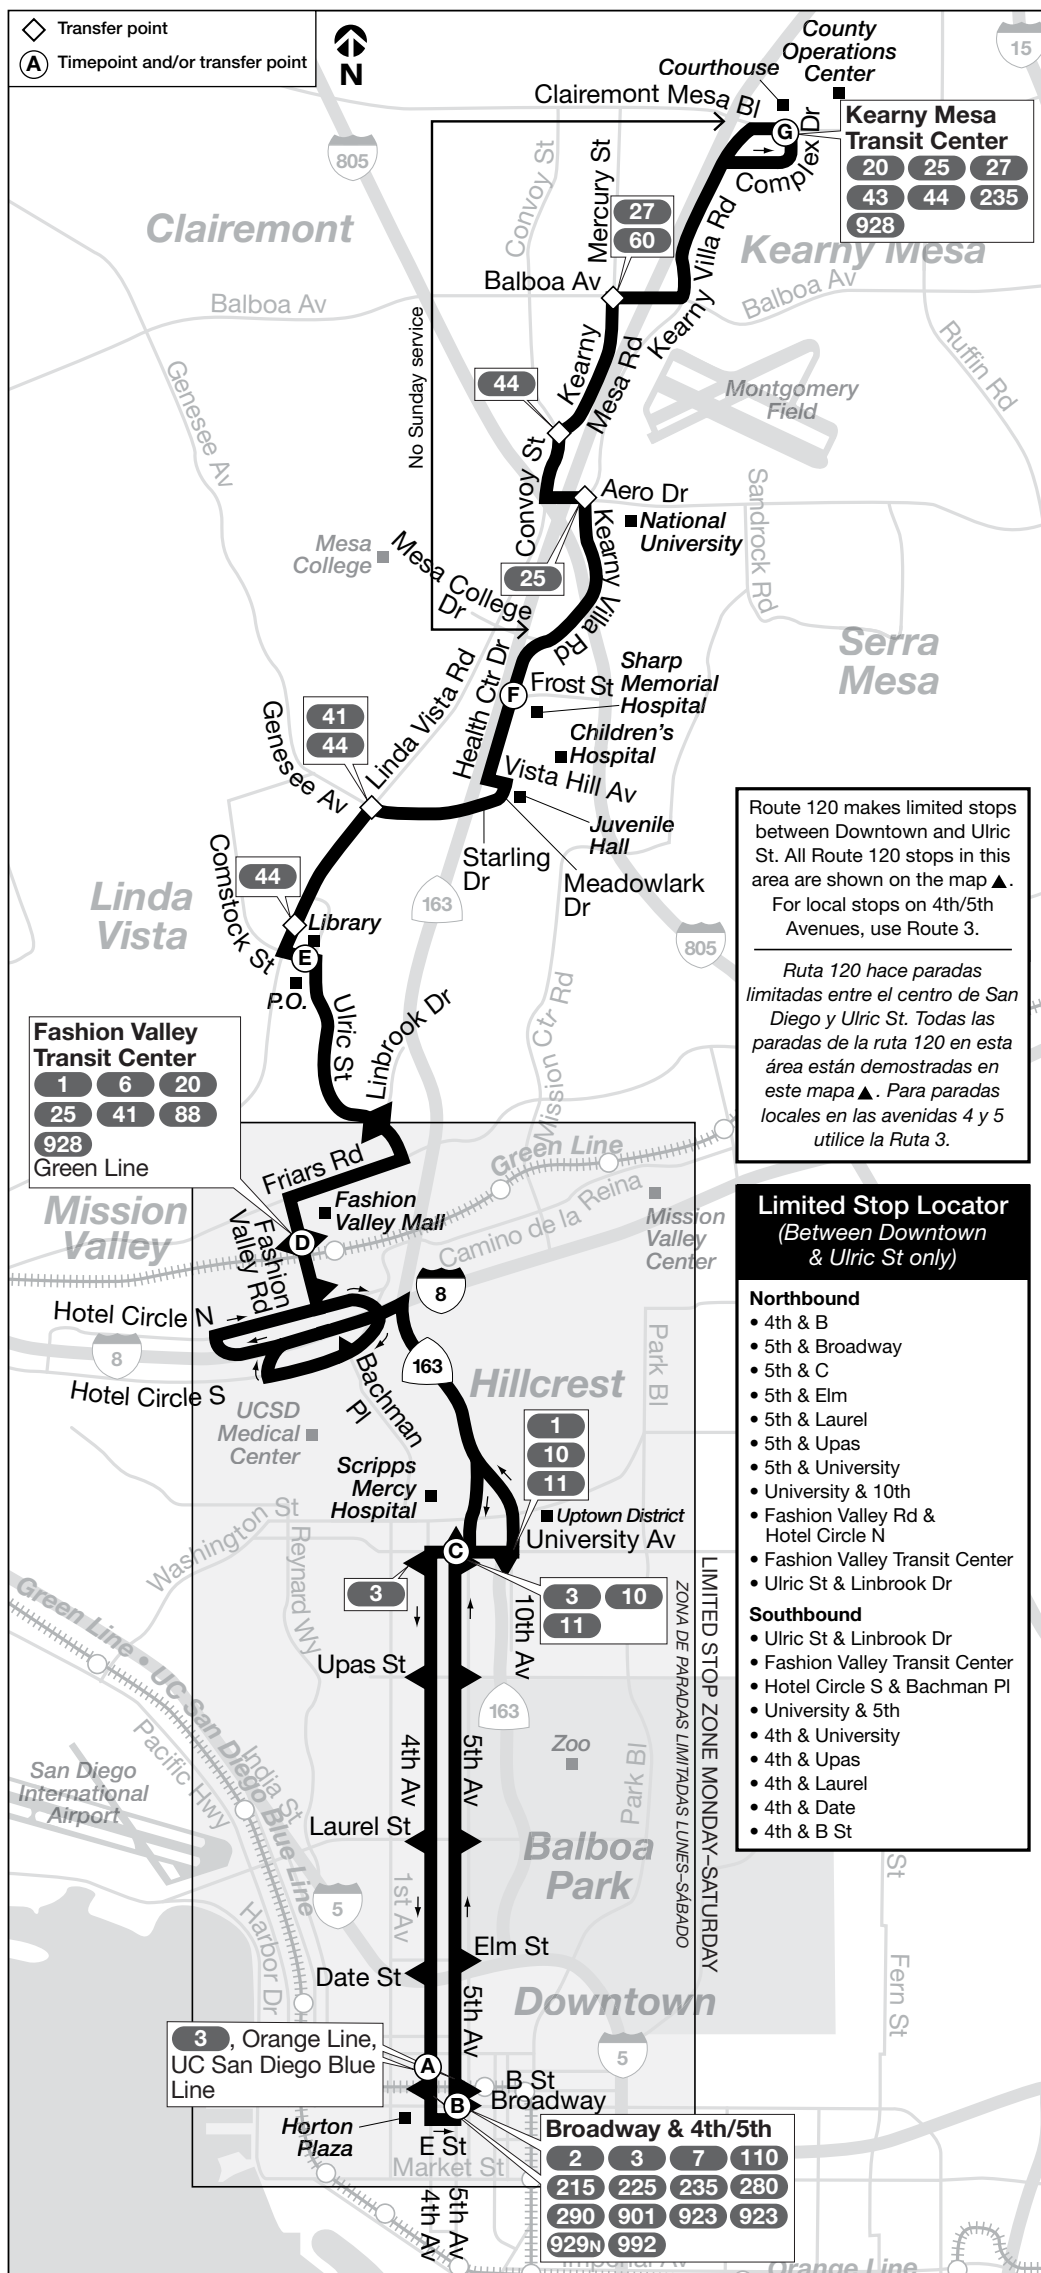

LIMITED STOP ZONE / ZONA DE PARADAS LIMITADAS

The schedules and other information shown in this timetable are subject to change. MTS does not assume responsibility for errors in timetables nor for any inconvenience caused by delayed buses.

Los horarios e información que se indican en este itinerario están sujetos a cambios. MTS no asume responsabilidad por errores en los itinerarios, ni por ningún perjuicio que se origine por los autobuses demorados.