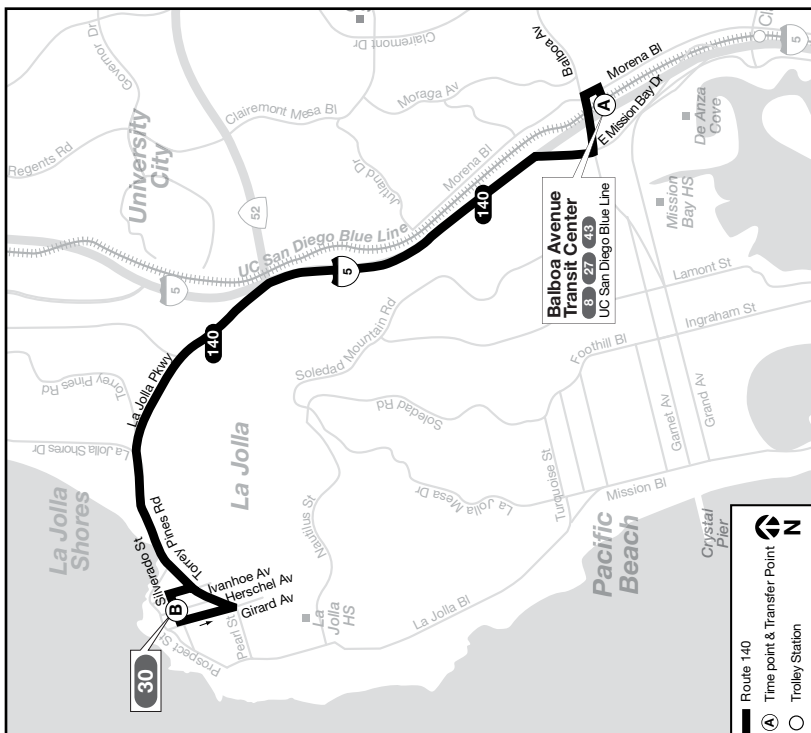

For more information, visit: / Para más información, visite: sdmts.com/fares

DIRECTORY / Directorio

MTS Information & Trip Planning MTS Información y planeo de viaje	511 or/ó (619) 233-3004
TTY/TDD (teletype for hearing impaired) Teletipo para sordos	(619) 234-5005 or/ó (888) 722-4889
InfoExpress (24-hour info via Touch-Tone phone) Información las 24 horas (vía teléfono de teclas)	(619) 685-4900
Customer Service / Suggestions Servicio al cliente / Sugerencias	(619) 557-4555
MTS Security MTS Seguridad	(619) 595-4960
Lost & Found Objetos extraviados	(619) 233-3004
Transit Store	(619) 234-1060 12th & Imperial Transit Center M-F 8am-5pm
For MTS online trip planning Planificación de viajes por Internet	sdmts.com

For more information on riding MTS services, pick up a Rider's Guide on a bus or at the Transit Store, or visit sdmts.com.

Para obtener más información sobre el uso de los servicios de MTS, recoja un 'Rider's Guide' en un autobús o en la Transit Store, o visita a sdmts.com.

Thank you for riding MTS! ¡Gracias por viajar con MTS!

Effective NOVEMBER 21, 2021

140

**La Jolla -
Balboa Avenue Transit Center Express**
via La Jolla Parkway/ Interstate 5

DESTINATIONS

- Village of La Jolla
  (Downtown La Jolla)

TROLLEY CONNECTIONS

- Balboa Avenue
  Transit Center

11/21

sdmts.com

Route Alerts, Updated Schedules,
Connections & More

Alternative formats available upon request. Please call: (619) 557-4555 / Formato alternativo disponible al preguntar. Favor de llamar: (619) 557-4555

The schedules and other information shown in this timetable are subject to change. MTS does not assume responsibility for errors in timetables nor for any inconvenience caused by delayed buses. Los horarios e información que se indican en este itinerario están sujetos a cambios. MTS no asume responsabilidad por errores en los itinerarios, ni por ningún perjuicio que se origine por los autobuses demorados.