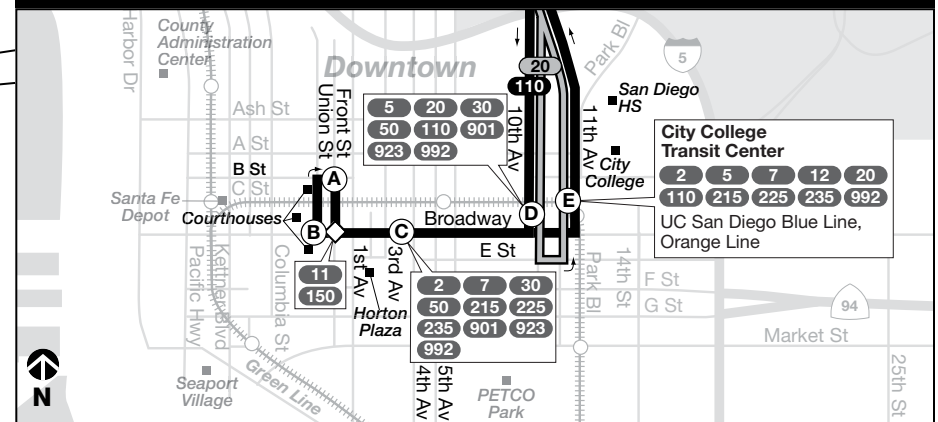

Downtown detail