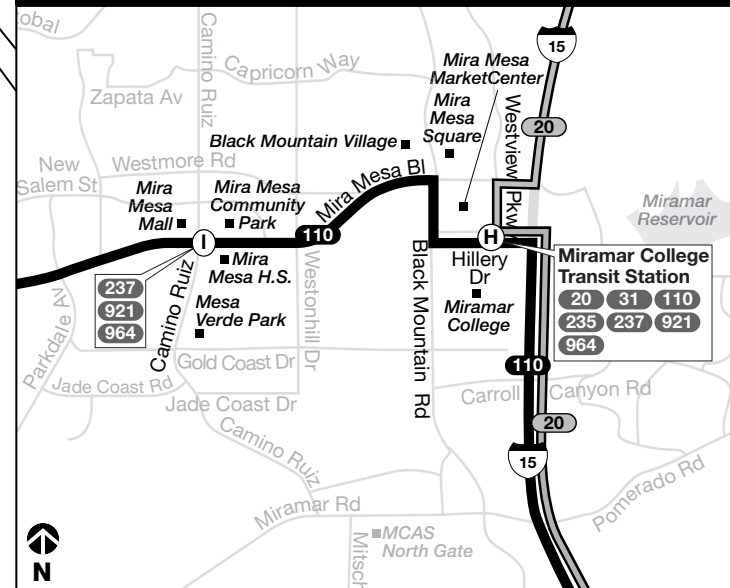

Mira Mesa detail