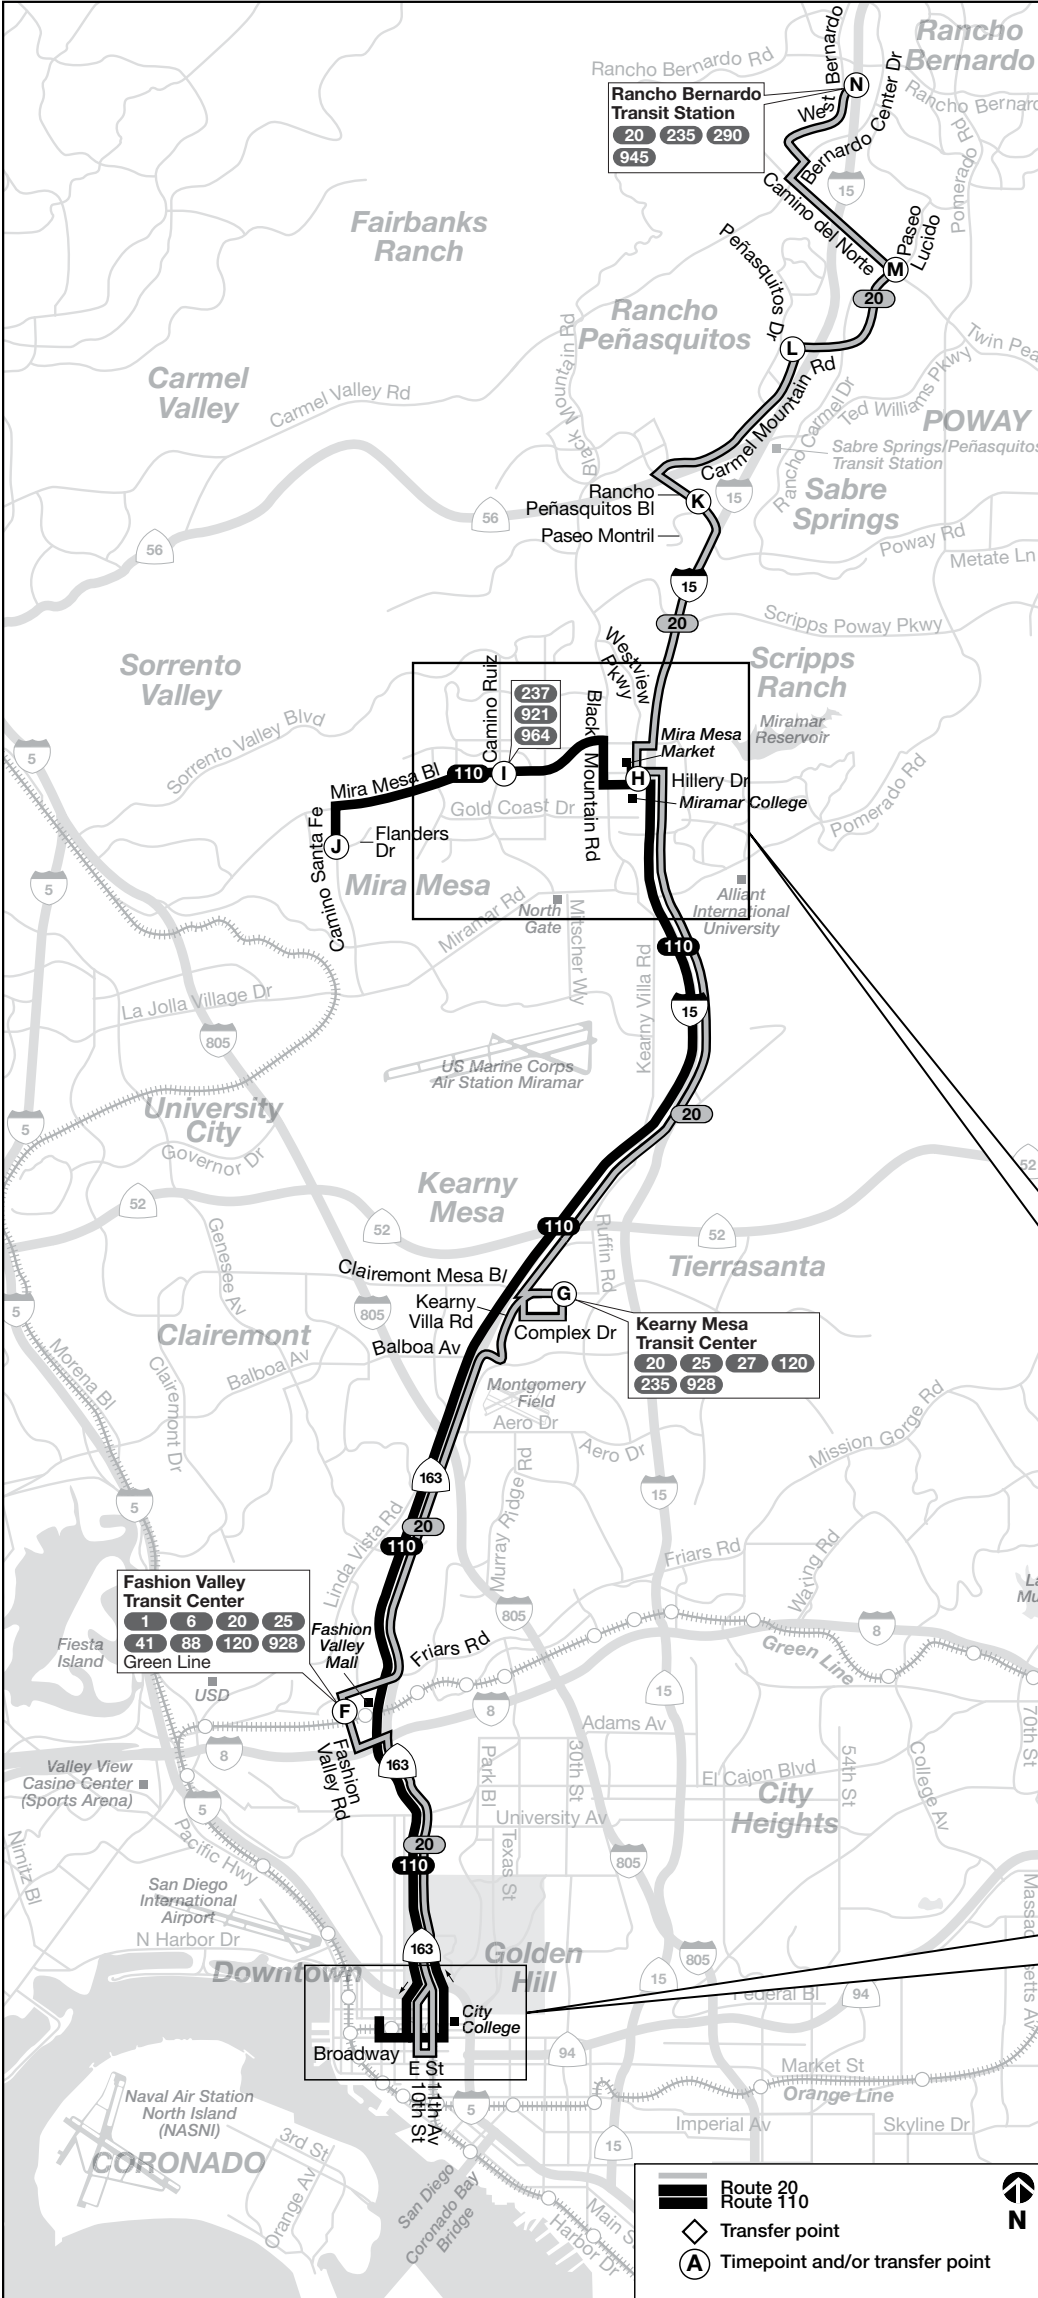

For more information on riding MTS services, pick up a Rider's Guide on a bus or at the Transit Store, or visit sdmts.com.

Para obtener más información sobre el uso de los servicios de MTS, recoja un 'Rider's Guide' en un autobús o en la Transit Store, o visita a sdmts.com.

Thank you for riding MTS! ¡Gracias por viajar con MTS!

Effective SEPTEMBER 1, 2021

20

**Downtown –
Rancho Bernardo
Station** via Fashion Valley

110

**Downtown –
Mira Mesa Express**
via I-15 / Hwy 163

DESTINATIONS

- City College
- Downtown Courthouses (110)
- Fashion Valley Mall (20)
- Miramar College
- Mira Mesa Market

TROLLEY CONNECTIONS

- City College
- Fashion Valley (20)

09/21

sdmts.com

Route Alerts, Updated Schedules,
Connections & More

Alternative formats available upon request. Please call: (619) 557-4555 / Formato alternativo disponible al preguntar. Favor de llamar: (619) 557-4555