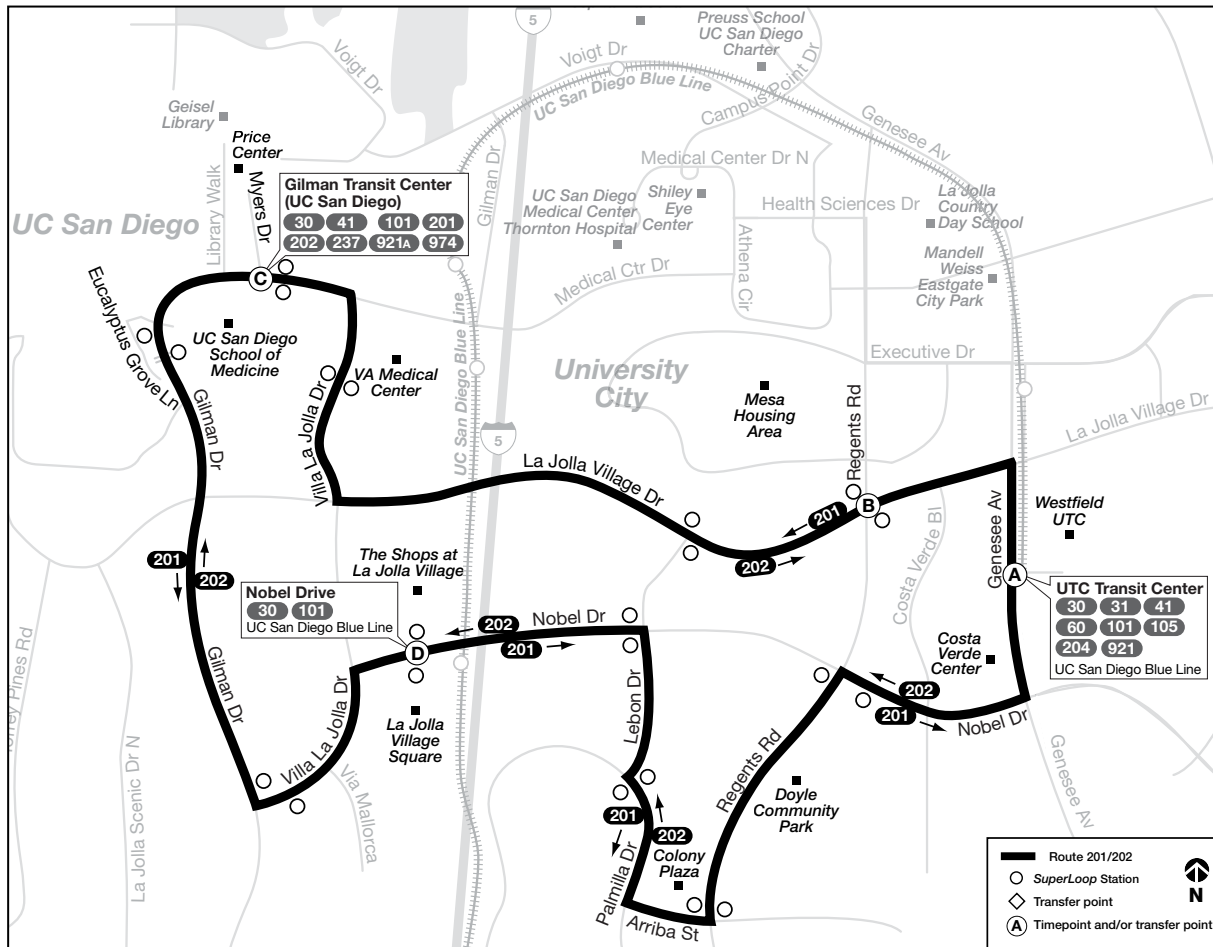

For more information on riding MTS services, pick up a Rider's Guide on a bus or at the Transit Store, or visit sdmts.com.

Para obtener más información sobre el uso de los servicios de MTS, recoja un 'Rider's Guide' en un autobús o en la Transit Store, o visita a sdmts.com.

Thank you for riding MTS! ¡Gracias por viajar con MTS!

Effective NOVEMBER 21, 2021

201/202 204

UTC Transit Center – UC San Diego
via UC San Diego Medical Center
or Nobel Dr.

UTC East Loop
via Executive Dr. /
Judicial Dr. / Nobel Dr.

DESTINATIONS

- Costa Verde Center
- La Jolla Village Square/
  Shops at La Jolla Village
- Nobel Athletic Area & Library
- Scripps Memorial Hospital
- UC San Diego Medical Center
- Westfield UTC

TROLLEY CONNECTIONS

- Executive Dr. (Route 204)
- Nobel Dr. (Route 201/202)
- UTC

SuperLoop Rapid

sdmts.com
Route Alerts, Updated Schedules,
Connections & More

Route 204 – Monday through Friday / Lunes a viernes

UTC → Executive Dr. → Judicial Dr. → Nobel Dr. → UTC

(A) UTC Transit Center DEPART	(E) Executive Dr. & Executive Wy.	(F) Nobel Dr. & Shoreline Dr.	(A) UTC Transit Center ARRIVE
5:58a	6:01a	6:07a	6:10a
6:28	6:31	6:37	6:40
6:58	7:01	7:08	7:12
7:28	7:32	7:39	7:43
7:58	8:02	8:09	8:13
8:28	8:32	8:39	8:43
8:58	9:02	9:09	9:13
9:28	9:32	9:39	9:43
9:58	10:02	10:09	10:13
10:28	10:32	10:39	10:43
10:58	11:02	11:09	11:13
11:28	11:32	11:39	11:43
11:58	12:02p	12:09p	12:13p
12:28p	12:32	12:39	12:43
1:01	1:05	1:12	1:16
1:31	1:35	1:42	1:46
2:01	2:05	2:12	2:16
2:31	2:35	2:42	2:46
3:01	3:05	3:12	3:16
3:31	3:35	3:42	3:46
4:01	4:05	4:12	4:16
4:31	4:35	4:42	4:46
5:01	5:05	5:12	5:16
5:31	5:35	5:42	5:46
6:01	6:05	6:12	6:16
6:31	6:35	6:42	6:46
7:01	7:04	7:11	7:15
7:31	7:34	7:41	7:45
8:01	8:04	8:11	8:15
8:31	8:34	8:40	8:43
9:01	9:04	9:10	9:13
9:31	9:34	9:40	9:43
10:01	10:04	10:10	10:13

Route 204 does not operate on weekends or on the following holidays and observed holidays

La ruta 204 no ofrece servicio durante el fin de semana o durante los siguientes días festivos y feriados observados

>>>

New Year's Day, Presidents' Day, Memorial Day, Independence Day, Labor Day, Thanksgiving, Christmas

Alternative formats available upon request.
Please call: (619) 557-4555

Formato alternativo disponible al preguntar.
Favor de llamar: (619) 557-4555

The schedules and other information shown in this timetable are subject to change. MTS does not assume responsibility for errors in timetables nor for any inconvenience caused by delayed buses.

Los horarios e información que se indican en este itinerario están sujetos a cambios. MTS no asume responsabilidad por errores en los itinerarios, ni por ningún perjuicio que se origine por los autobuses demorados.

PRONTO

Always get the best fare!

¡Obtén siempre la mejor tarifa!

Get the Card.
Descarga la tarjeta.

Get the app.
Descarga la aplicación.

RidePRONTO.com

619-595-5636

MTS Jobs We're Hiring

- Entry & senior level positions available
- Competitive pay & benefits
- Free transit passes for you & your family
- And more!

Apply Today!
sdmts.com/Careers