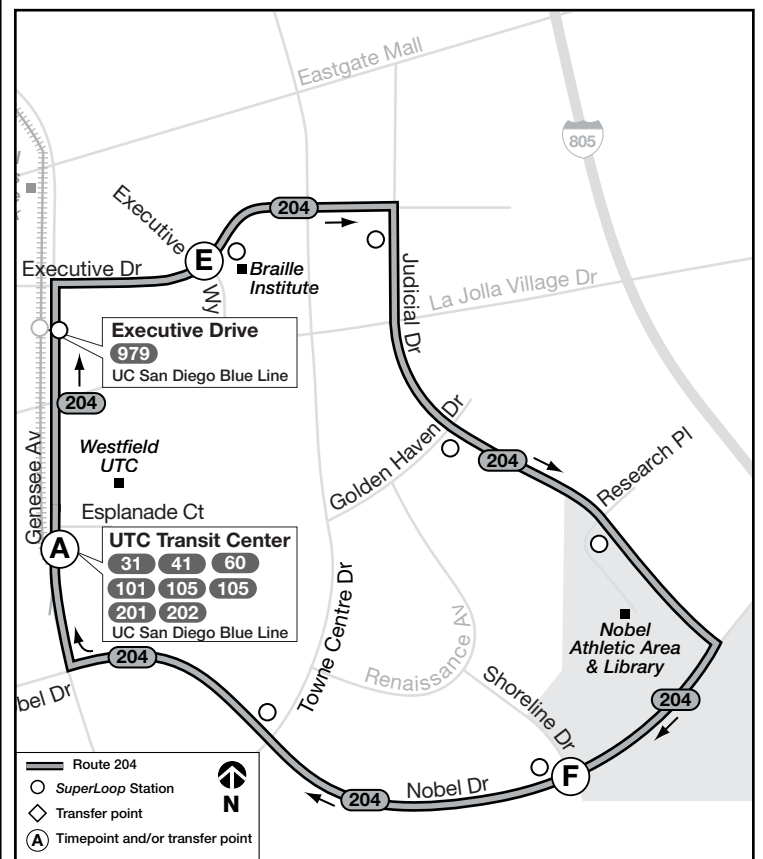

For more information on riding MTS services, pick up a Rider's Guide on a bus or at the Transit Store, or visit sdmts.com.

Para obtener más información sobre el uso de los servicios de MTS, recoja un 'Rider's Guide' en un autobús o en la Transit Store, o visita a sdmts.com.

Thank you for riding MTS! ¡Gracias por viajar con MTS!

Effective NOVEMBER 21, 2021

201/202 204

UTC Transit Center – UC San Diego
via UC San Diego Medical Center
or Nobel Dr.

UTC East Loop
via Executive Dr. /
Judicial Dr. / Nobel Dr.

DESTINATIONS

- Costa Verde Center
- La Jolla Village Square/
  Shops at La Jolla Village
- Nobel Athletic Area & Library
- Scripps Memorial Hospital
- UC San Diego Medical Center
- Westfield UTC

TROLLEY CONNECTIONS

- Executive Dr. (Route 204)
- Nobel Dr. (Route 201/202)
- UTC

SuperLoop Rapid

sdmts.com
Route Alerts, Updated Schedules,
Connections & More

Route 204 – Monday through Friday / Lunes a viernes

UTC → Executive Dr. → Judicial Dr. → Nobel Dr. → UTC

(A) UTC Transit Center DEPART	(E) Executive Dr. & Executive Wy.	(F) Nobel Dr. & Shoreline Dr.	(A) UTC Transit Center ARRIVE
5:58a	6:01a	6:07a	6:10a
6:28	6:31	6:37	6:40
6:58	7:01	7:08	7:12
7:28	7:32	7:39	7:43
7:58	8:02	8:09	8:13
8:28	8:32	8:39	8:43
8:58	9:02	9:09	9:13
9:28	9:32	9:39	9:43
9:58	10:02	10:09	10:13
10:28	10:32	10:39	10:43
10:58	11:02	11:09	11:13
11:28	11:32	11:39	11:43
11:58	12:02p	12:09p	12:13p
12:28p	12:32	12:39	12:43
1:01	1:05	1:12	1:16
1:31	1:35	1:42	1:46
2:01	2:05	2:12	2:16
2:31	2:35	2:42	2:46
3:01	3:05	3:12	3:16
3:31	3:35	3:42	3:46
4:01	4:05	4:12	4:16
4:31	4:35	4:42	4:46
5:01	5:05	5:12	5:16
5:31	5:35	5:42	5:46
6:01	6:05	6:12	6:16
6:31	6:35	6:42	6:46
7:01	7:04	7:11	7:15
7:31	7:34	7:41	7:45
8:01	8:04	8:11	8:15
8:31	8:34	8:40	8:43
9:01	9:04	9:10	9:13
9:31	9:34	9:40	9:43
10:01	10:04	10:10	10:13

Route 204 does not operate on weekends or on the following holidays and observed holidays

La ruta 204 no ofrece servicio durante el fin de semana o durante los siguientes días festivos y feriados observados

>>>

New Year's Day, Presidents' Day, Memorial Day, Independence Day, Labor Day, Thanksgiving, Christmas

Alternative formats available upon request.
Please call: (619) 557-4555

Formato alternativo disponible al preguntar.
Favor de llamar: (619) 557-4555

The schedules and other information shown in this timetable are subject to change. MTS does not assume responsibility for errors in timetables nor for any inconvenience caused by delayed buses.

Los horarios e información que se indican en este itinerario están sujetos a cambios. MTS no asume responsabilidad por errores en los itinerarios, ni por ningún perjuicio que se origine por los autobuses demorados.

PRONTO

Always get the best fare!

¡Obtén siempre la mejor tarifa!

Get the Card.
Descarga la tarjeta.

Get the app.
Descarga la aplicación.

RidePRONTO.com

619-595-5636

MTS Jobs We're Hiring

- Entry & senior level positions available
- Competitive pay & benefits
- Free transit passes for you & your family
- And more!

Apply Today!
sdmts.com/Careers