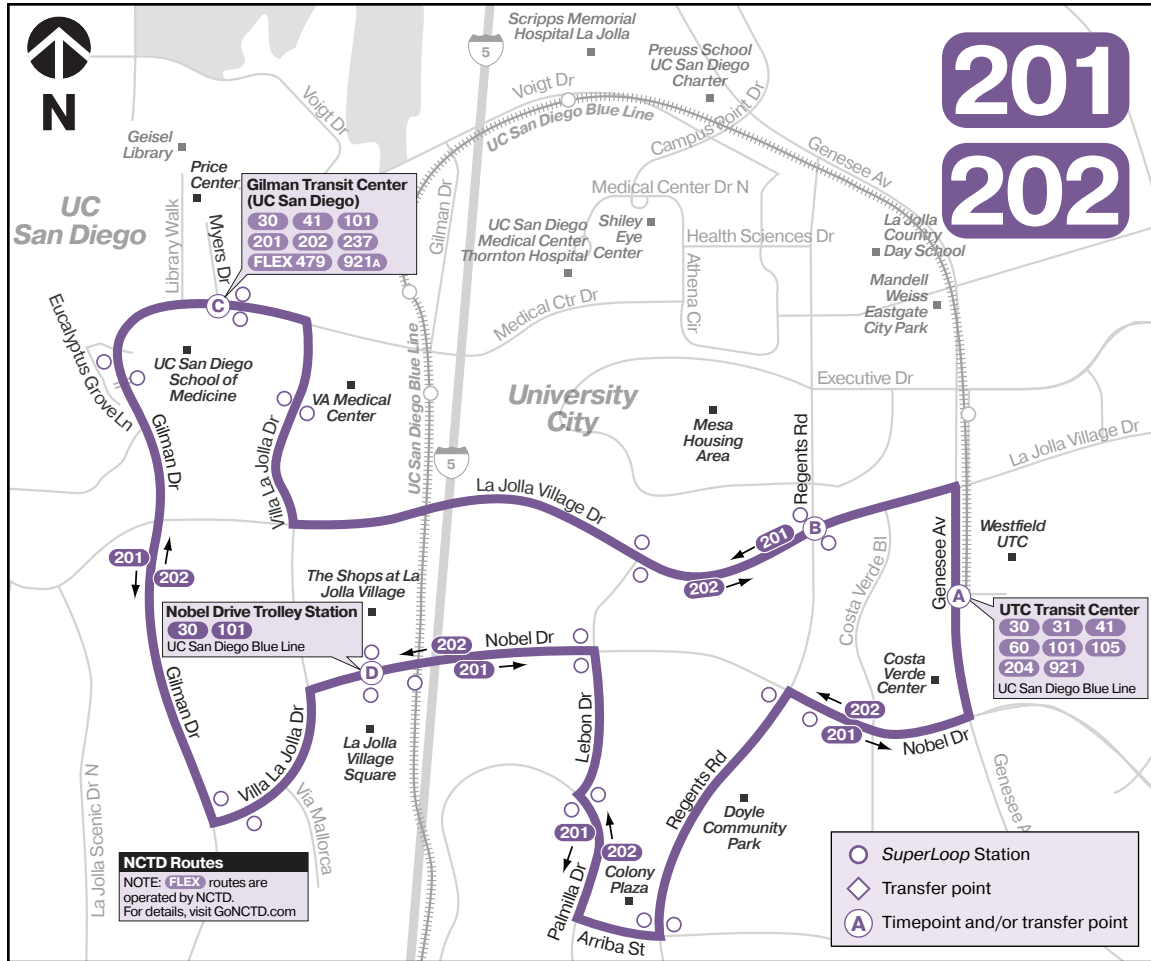

Bus Routes

Trolley Connections

- Executive Drive (204)
- Nobel Drive (201/202)
- UTC

SuperLoop Rapid

Subject to change without notice
Sujeto a cambios sin previo aviso

PRONTO

Easy transit fare. Get a card or download the app.

¡Tarifa de transporte fácil! Obtén una tarjeta o descarga la aplicación.

RidePRONTO.com • 619-595-5636

All timetables are available online

Todos los horarios están disponibles en línea.

sdmts.com/timetables

Real Time Arrivals

Download the free **OneBusAway** app.

Llegadas en tiempo real. Descarga la aplicación gratuita **OneBusAway**.

sdmts.com/oba

MTS Security 619-595-4960

MTS Seguridad

MTS Information & Trip Planning 619-233-3004

MTS Información y planeo de viaje

Customer Service / Suggestions 619-557-4555

Servicio al cliente / Sugerencias

Lost and Found 619-233-3004

Objetos extraviados

Transit Store 619-234-1060

12th & Imperial Transit Center
M-F / L-V 8am-5pm

TTY/TDD 619-234-5005

(teletype for hearing impaired)

Teletipo para sordos

Buses on all MTS routes are accessible via lift or ramp.

Autobuses en todas las rutas de MTS son accesibles mediante un ascensor o rampa.

Alternative formats available upon request. Call: (619) 557-4555.

Formato alternativo disponible al preguntar. Llamar: (619) 557-4555.