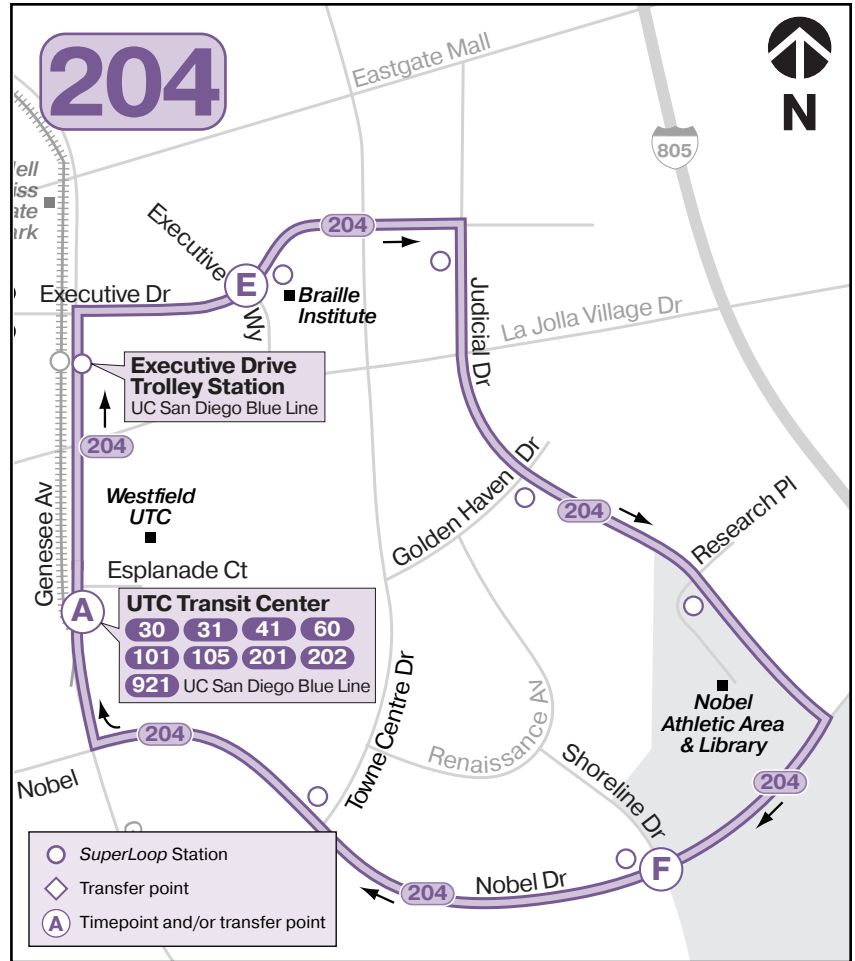

Bus Routes

Trolley Connections

- Executive Drive (204)
- Nobel Drive (201/202)
- UTC

SuperLoop Rapid

Subject to change without notice
Sujeto a cambios sin previo aviso

PRONTO

Easy transit fare. Get a card or download the app.

¡Tarifa de transporte fácil! Obtén una tarjeta o descarga la aplicación.

RidePRONTO.com • 619-595-5636

All timetables are available online

Todos los horarios están disponibles en línea.

sdmts.com/timetables

Real Time Arrivals

Download the free **OneBusAway** app.

Llegadas en tiempo real. Descarga la aplicación gratuita **OneBusAway**.

sdmts.com/oba

MTS Security 619-595-4960

MTS Seguridad

MTS Information & Trip Planning 619-233-3004

MTS Información y planeo de viaje

Customer Service / Suggestions 619-557-4555

Servicio al cliente / Sugerencias

Lost and Found 619-233-3004

Objetos extraviados

Transit Store 619-234-1060

12th & Imperial Transit Center
M-F / L-V 8am-5pm

TTY/TDD 619-234-5005

(teletype for hearing impaired)

Teletipo para sordos

Buses on all MTS routes are accessible via lift or ramp.

Autobuses en todas las rutas de MTS son accesibles mediante un ascensor o rampa.

Alternative formats available upon request. Call: (619) 557-4555.

Formato alternativo disponible al preguntar. Llamar: (619) 557-4555.