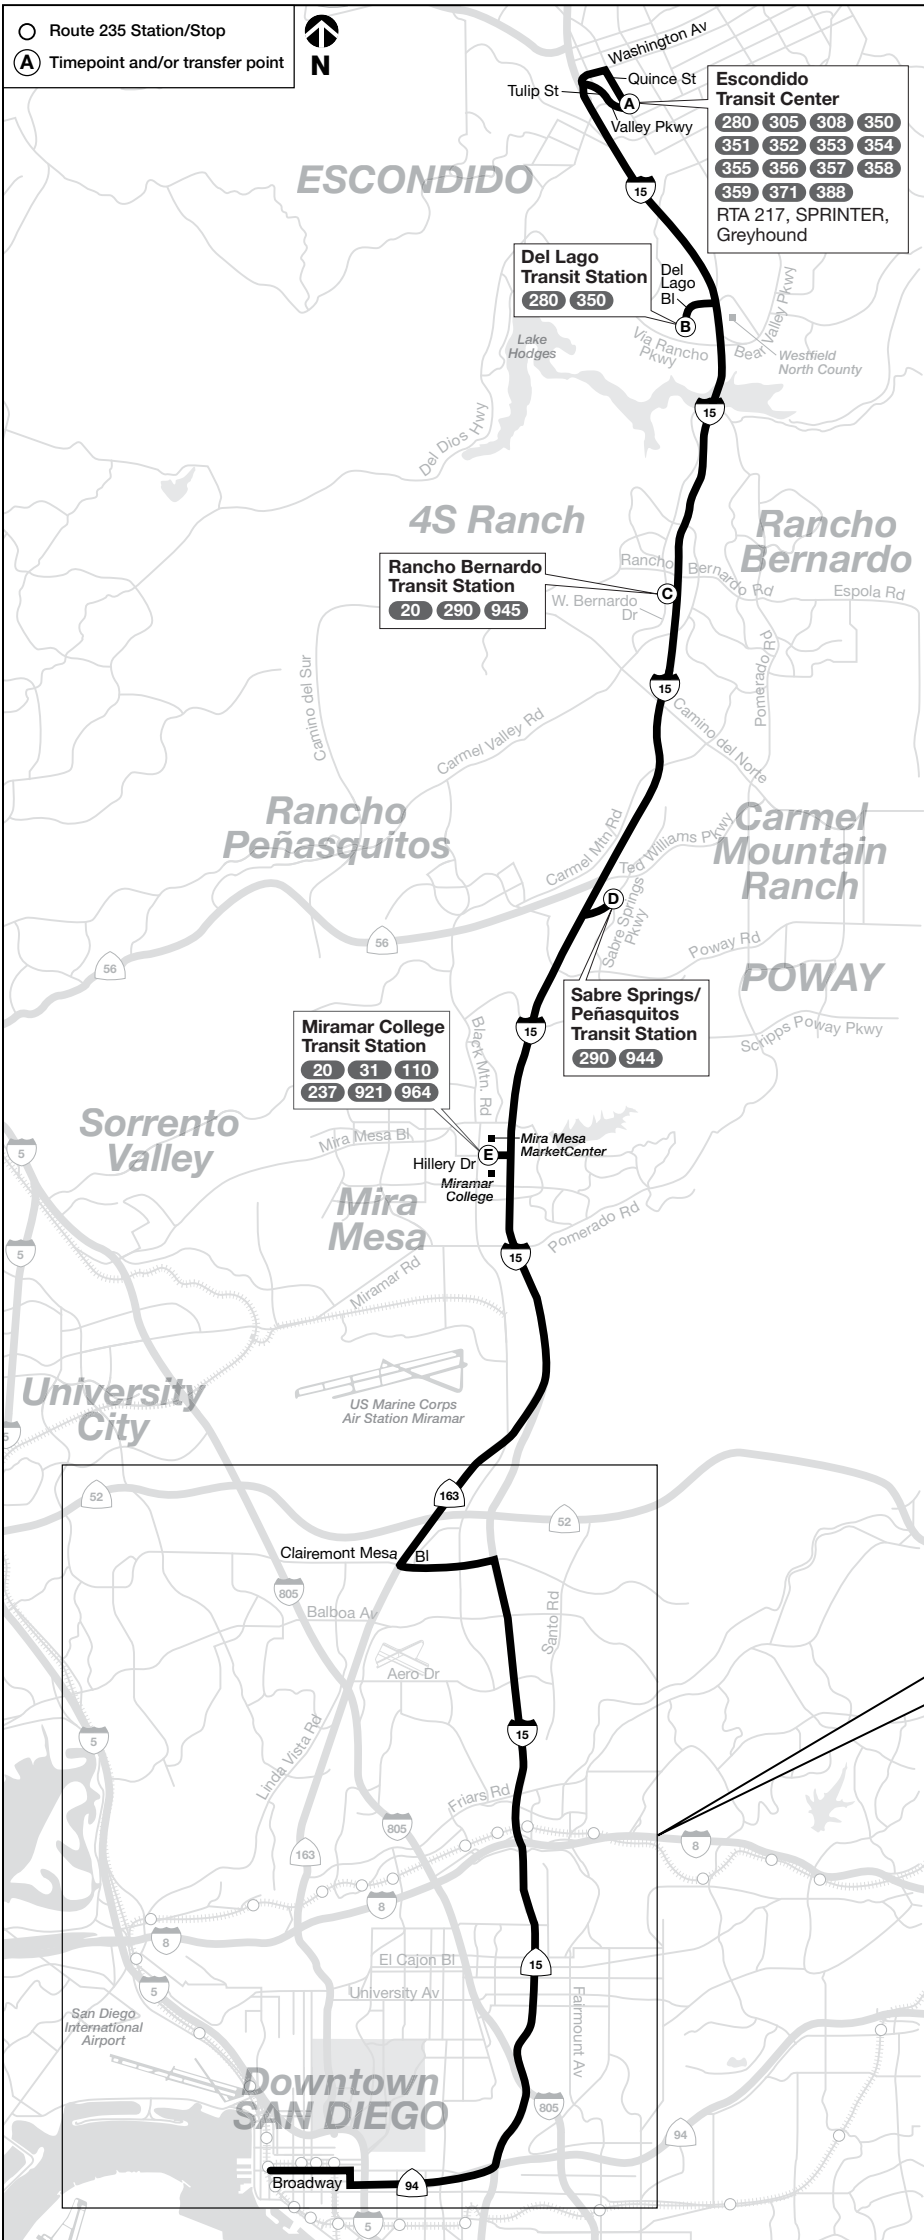

For more information on riding MTS services, pick up a Rider's Guide on a bus or at the Transit Store, or visit sdmts.com.

Para obtener más información sobre el uso de los servicios de MTS, recoja un 'Rider's Guide' en un autobús o en la Transit Store, o visita a sdmts.com.

Thank you for riding MTS! ¡Gracias por viajar con MTS!

Effective SEPTEMBER 1, 2021

Rapid

235

Escondido – Downtown San Diego
via I-15

DESTINATIONS

- Boulevard Transit Plaza
- City Heights Transit Plaza
- Del Lago Transit Station
- Kearny Mesa Transit Center
- Miramar College Transit Station
- Rancho Bernardo Transit Station
- Sabre Springs/Peñasquitos Transit Station

TROLLEY CONNECTIONS

- City College
- America Plaza
- Santa Fe Depot

09/21

sdmts.com

Route Alerts, Updated Schedules,
Connections & More

Alternative formats available upon request. Please call: (619) 557-4555 / Formato alternativo disponible al preguntar. Favor de llamar: (619) 557-4555

PRONTO

Always get the best fare!
¡Obtén siempre la mejor tarifa!

Get the Card.
Descarga la tarjeta.

Get the app.
Descarga la aplicación.

sdmts.com   619-595-5636