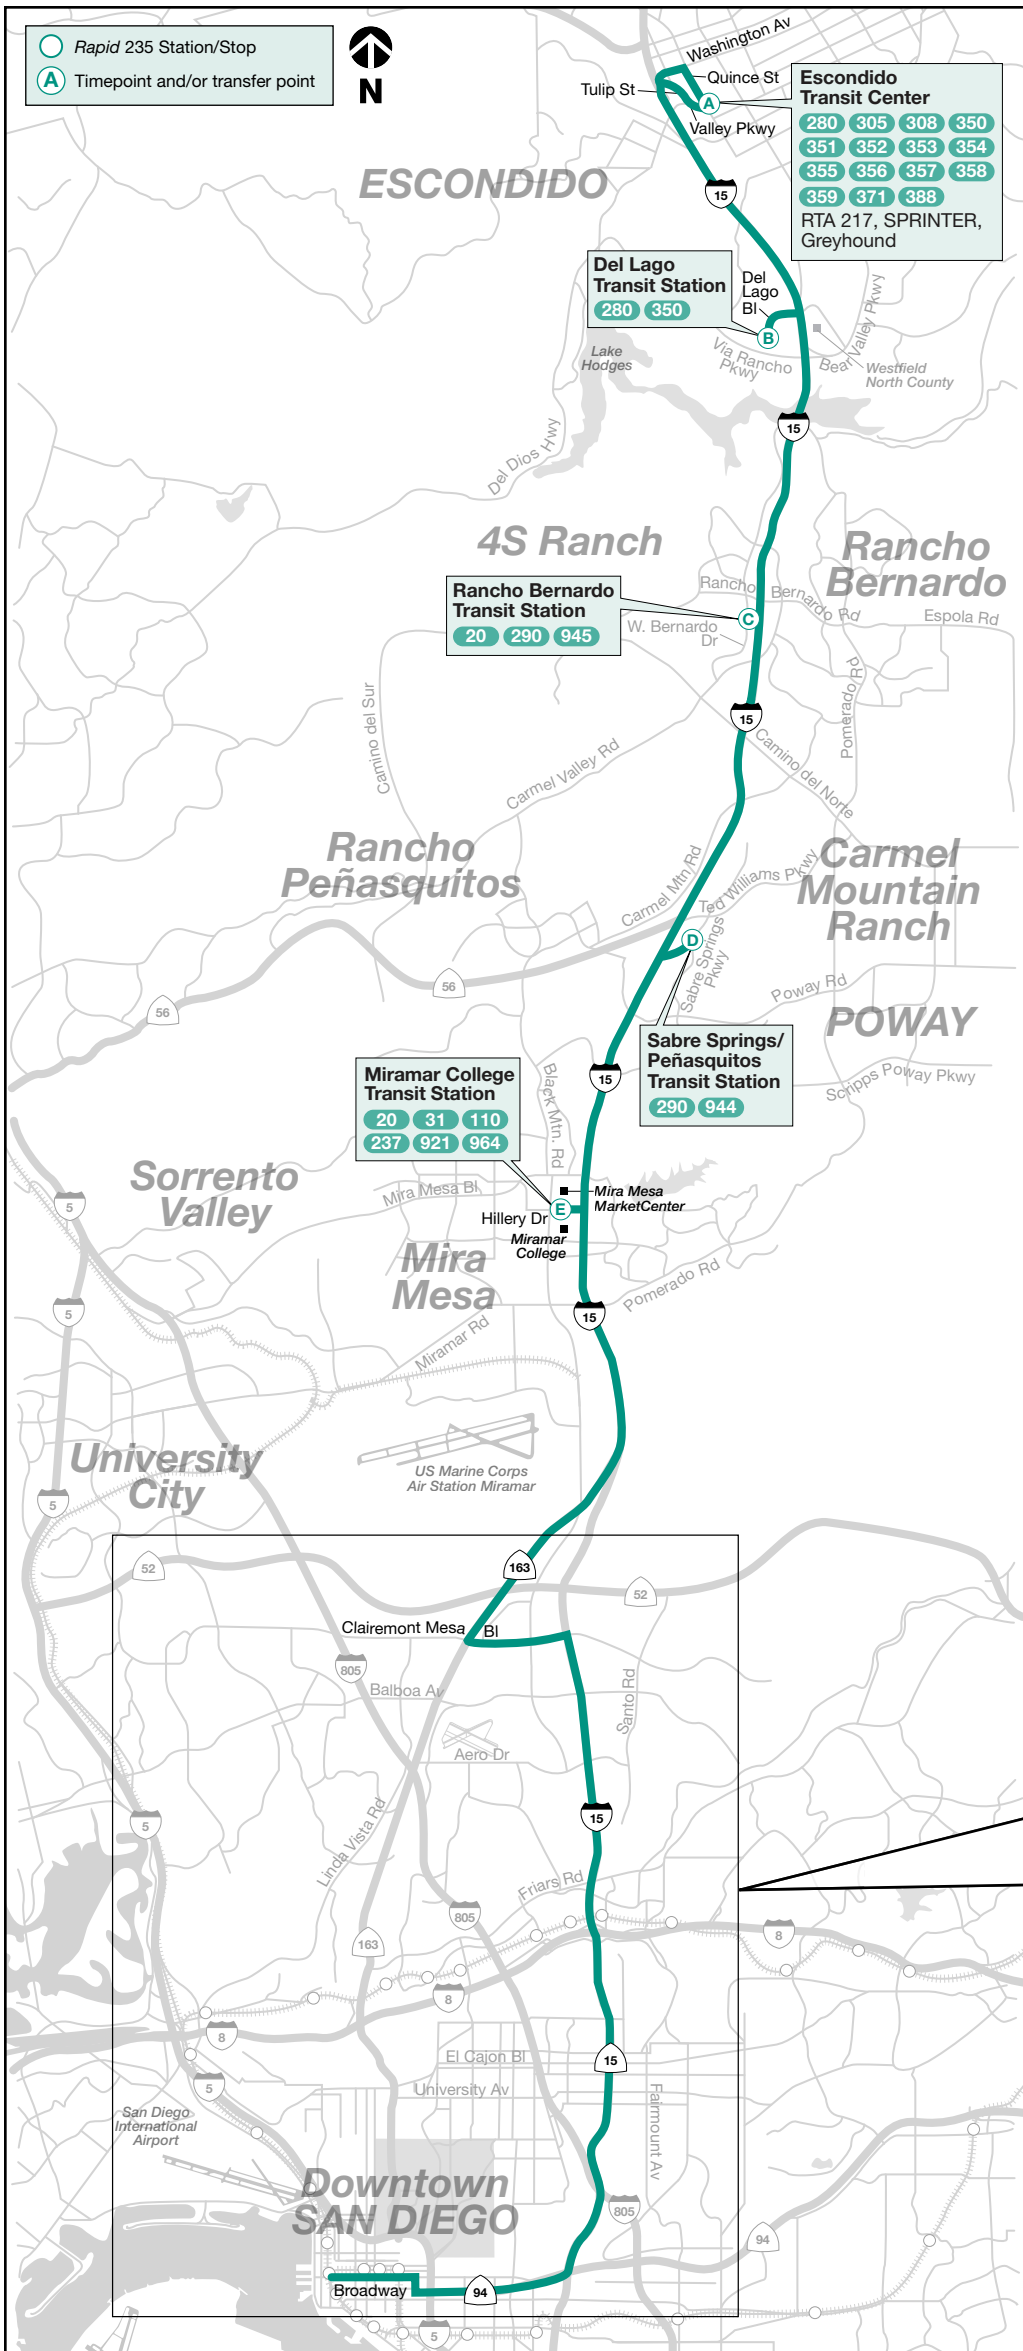

Fare Information
Información de tarifas

sdmts.com/fares

sdmts.com

Effective September 3, 2023

Rapid

Bus Route

235

Escondido Transit Center ↔
Downtown San Diego
via I-15

Alternative formats available upon request. Call: (619) 231-1466.

Formato alternativo disponible al preguntar. Llamar: (619) 231-1466.

Destinations

- Boulevard Transit Plaza
- City Heights Transit Plaza
- Del Lago Transit Station
- Kearny Mesa Transit Center
- Miramar College Transit Station
- Rancho Bernardo Transit Station
- Sabre Springs/Peñasquitos Transit Station

Trolley Connections

- City College
- America Plaza
- Santa Fe Depot

Subject to change without notice
Sujeto a cambios sin previo aviso

PRONTO

TAP or SCAN -
Required Before Boarding

TOCA o ESCANEA -
Se requiere antes de abordar

619-595-5636
RidePRONTO.com

Southern Area Detail