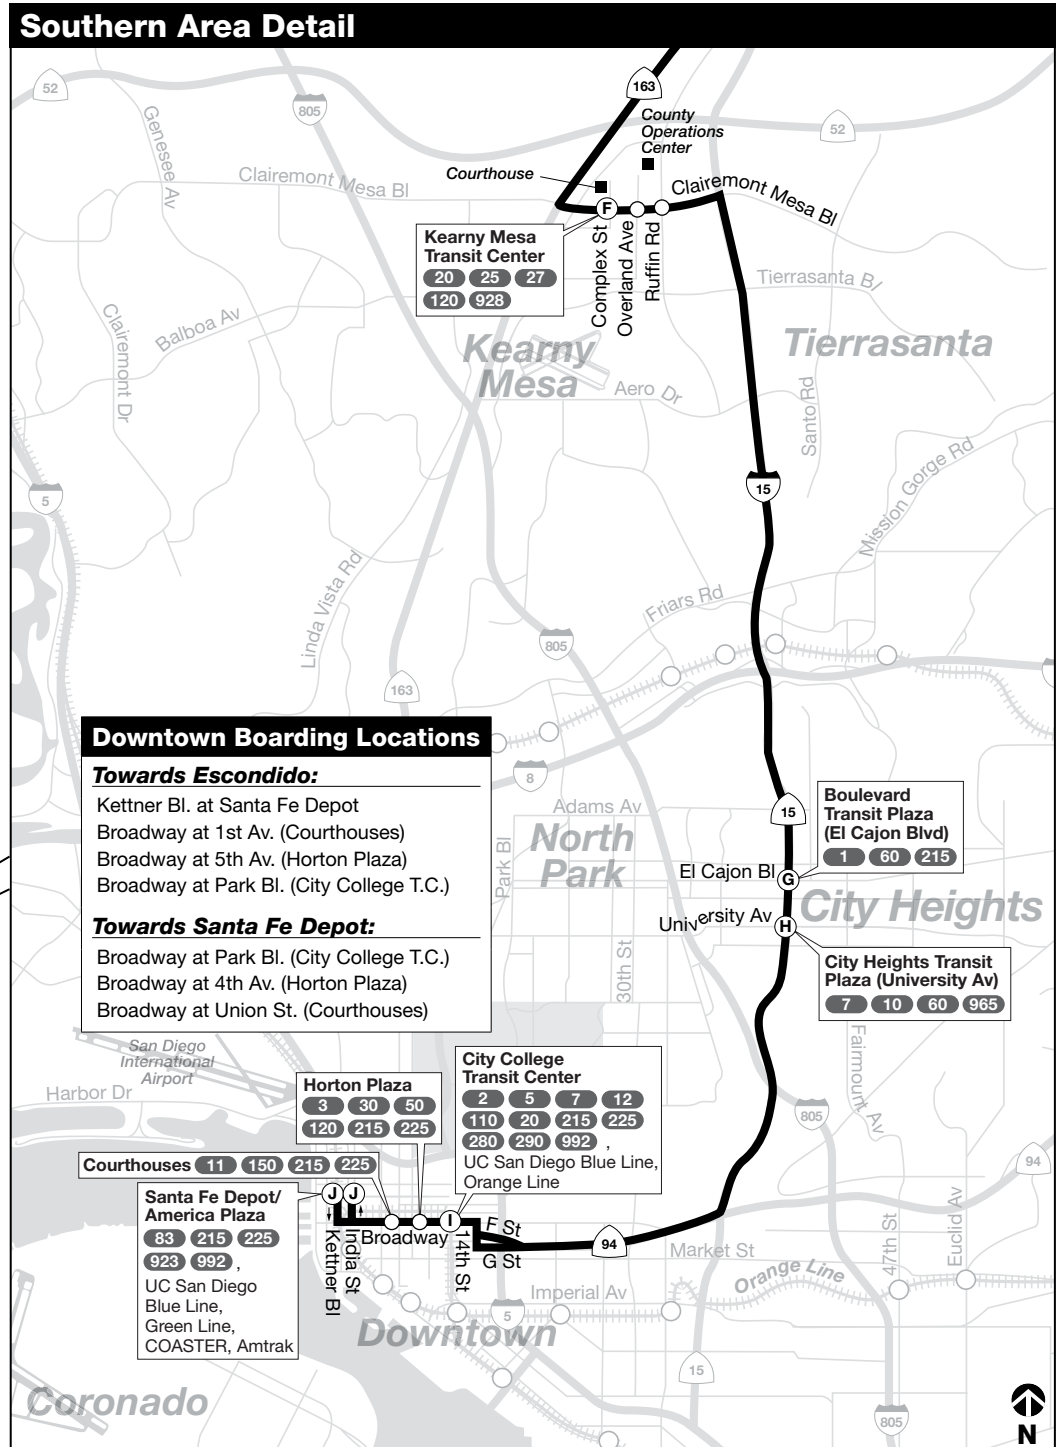

The schedules and other information shown in this timetable are subject to change. MTS does not assume responsibility for errors in timetables nor for any inconvenience caused by delayed buses. Los horarios e información que se indican en este itinerario están sujetos a cambios. MTS no asume responsabilidad por errores en los itinerarios, ni por ningún perjuicio que se origine por los autobuses demorados.