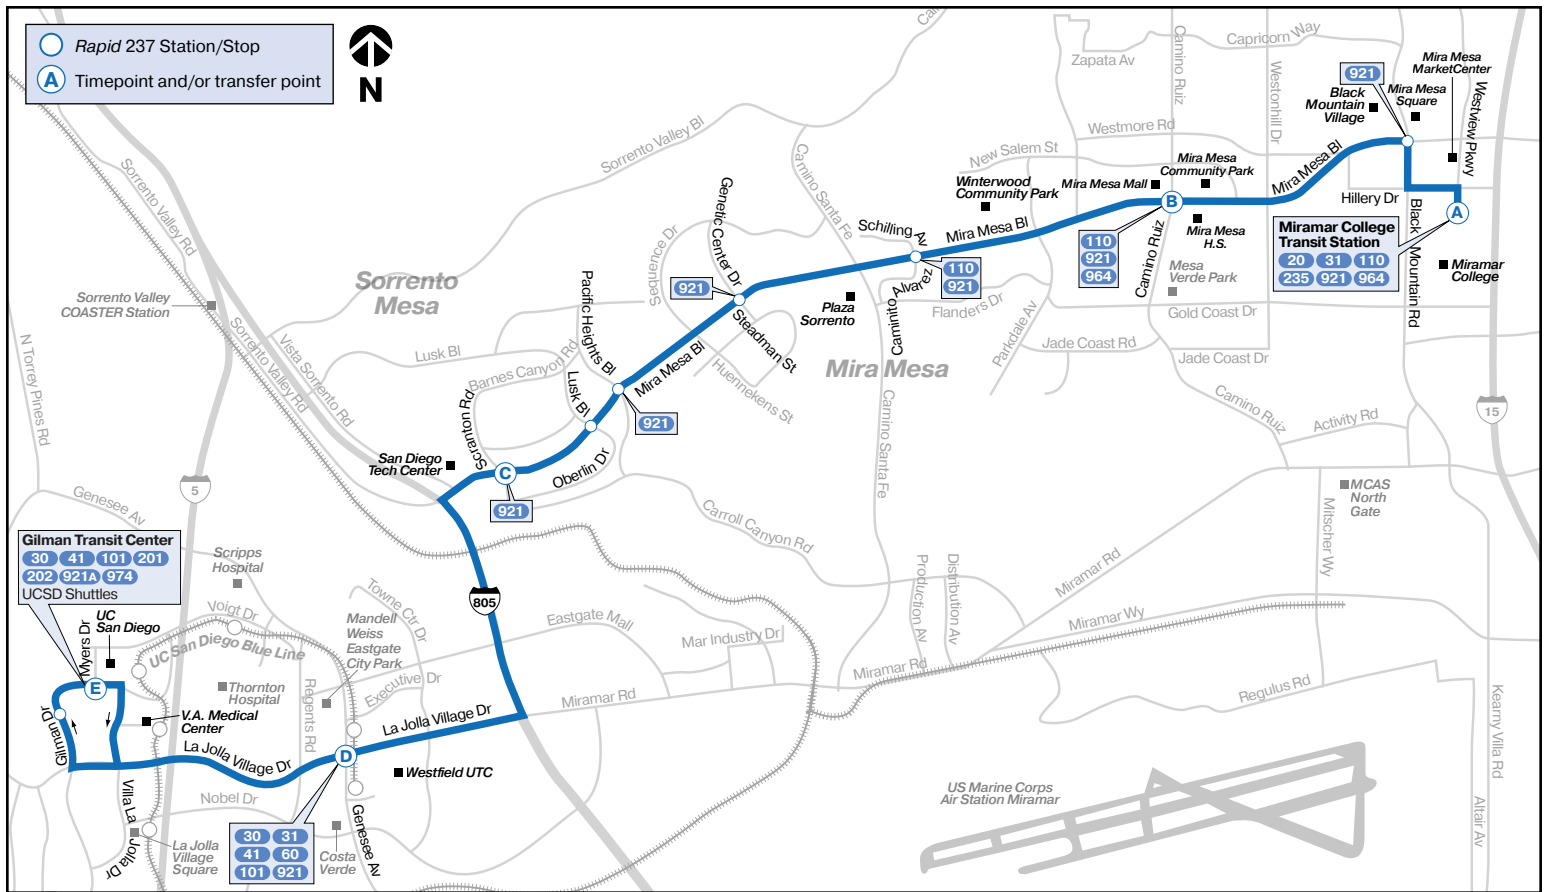

237 Monday through Friday • *lunes a viernes*

Mira Mesa → UC San Diego

A	B	C	D	E
Miramar College Transit Station DEPART	Mira Mesa Bl. & Camino Ruiz	Mira Mesa Bl. & Scranton Rd.	La Jolla Village Dr. & Genesee Av.	Gilman Transit Center (UCSD) ARRIVE
5:52a	5:59a	6:09a	6:17a	6:25a
6:22	6:29	6:39	6:47	6:55
6:36	6:43	6:53	7:01	7:09
6:51	6:59	7:10	7:18	7:27
7:04	7:13	7:25	7:34	7:43
7:20	7:29	7:41	7:50	7:59
7:35	7:44	7:56	8:05	8:14
7:50	7:59	8:12	8:21	8:31
8:05	8:14	8:27	8:36	8:46
8:20	8:29	8:42	8:51	9:01
8:35	8:44	8:57	9:06	9:16
8:50	8:59	9:12	9:21	9:31
9:06	9:15	9:28	9:37	9:47
9:21	9:30	9:43	9:52	10:02
9:51	9:59	10:11	10:20	10:29
2:48p	2:55p	3:06p	3:17p	3:26p
3:18	3:25	3:36	3:47	3:56
3:48	3:56	4:08	4:19	4:28
4:19	4:27	4:39	4:51	5:01
4:34	4:42	4:54	5:06	5:16
4:50	4:58	5:10	5:22	5:32
5:05	5:13	5:25	5:37	5:47
5:20	5:28	5:40	5:52	6:02
5:35	5:43	5:55	6:07	6:17
5:50	5:57	6:09	6:19	6:29
6:21	6:28	6:39	6:48	6:57
6:47	6:54	7:04	7:12	7:21
7:17	7:24	7:34	7:42	7:51

UC San Diego → Mira Mesa

E	D	C	B	A
Gilman Transit Center (UCSD) DEPART	La Jolla Village Dr. & Genesee Av.	Mira Mesa Bl. & Scranton Rd.	Mira Mesa Bl. & Camino Ruiz	Miramar College Transit Station ARRIVE
6:03a	6:09a	6:13a	6:24a	6:31a
6:36	6:43	6:47	6:58	7:06
7:05	7:12	7:17	7:29	7:38
7:24	7:31	7:36	7:48	7:57
7:39	7:46	7:51	8:03	8:12
7:54	8:01	8:06	8:18	8:27
8:13	8:20	8:25	8:37	8:46
8:28	8:35	8:40	8:52	9:01
8:43	8:50	8:55	9:07	9:16
9:09	9:16	9:21	9:33	9:42
2:01p	2:10p	2:15p	2:27p	2:37p
2:31	2:40	2:45	2:57	3:07
3:01	3:10	3:15	3:27	3:37
3:29	3:38	3:43	3:55	4:05
3:44	3:53	3:58	4:10	4:20
3:57	4:06	4:11	4:25	4:35
4:12	4:21	4:26	4:42	4:53
4:27	4:36	4:41	4:57	5:08
4:40	4:49	4:54	5:11	5:23
4:54	5:03	5:08	5:25	5:38
5:12	5:21	5:26	5:43	5:56
5:27	5:36	5:41	5:58	6:11
5:44	5:52	5:57	6:14	6:26
5:57	6:05	6:10	6:27	6:39
6:16	6:24	6:29	6:44	6:54
6:33	6:41	6:46	6:59	7:08
6:55	7:03	7:08	7:21	7:30
7:31	7:39	7:43	7:55	8:03
8:01	8:09	8:13	8:25	8:33

Route 237 does not operate on weekends or on the following holidays and observed holidays / La ruta 237 no ofrece servicio durante el fin de semana o durante los siguientes días festivos y feriados observados
New Year's Day, Presidents' Day, Memorial Day, Independence Day, Labor Day, Thanksgiving, Christmas