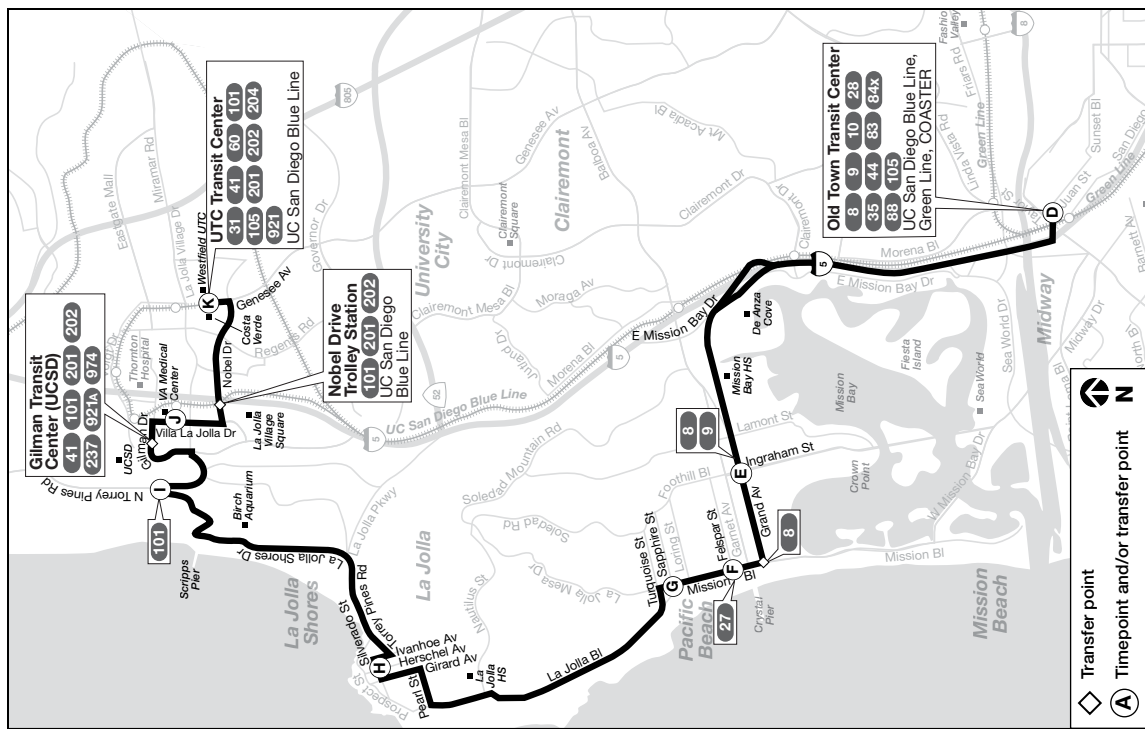

Thank you for riding MTS! ¡Gracias por viajar con MTS!

Old Town - UTC / VA Medical Center via Pacific Beach / La Jolla / UC San Diego

DESTINATIONS

- Birch Aquarium, Mission Bay High School, UC San Diego, VA Medical Center, Westfield UTC

Route 30 - Saturday / sábado

Old Town -> Pacific Beach -> La Jolla -> UTC

Timetable for Old Town to UTC route, showing DEPART and ARRIVE times at various stops.

UTC -> La Jolla -> Pacific Beach -> Old Town

Timetable for UTC to Old Town route, showing DEPART and ARRIVE times at various stops.

T = Trip starts at Mission Bl. & Sapphire St. 3 minutes earlier than time shown.

RidePRONTO.com 619-595-5636

Always get the best fare!