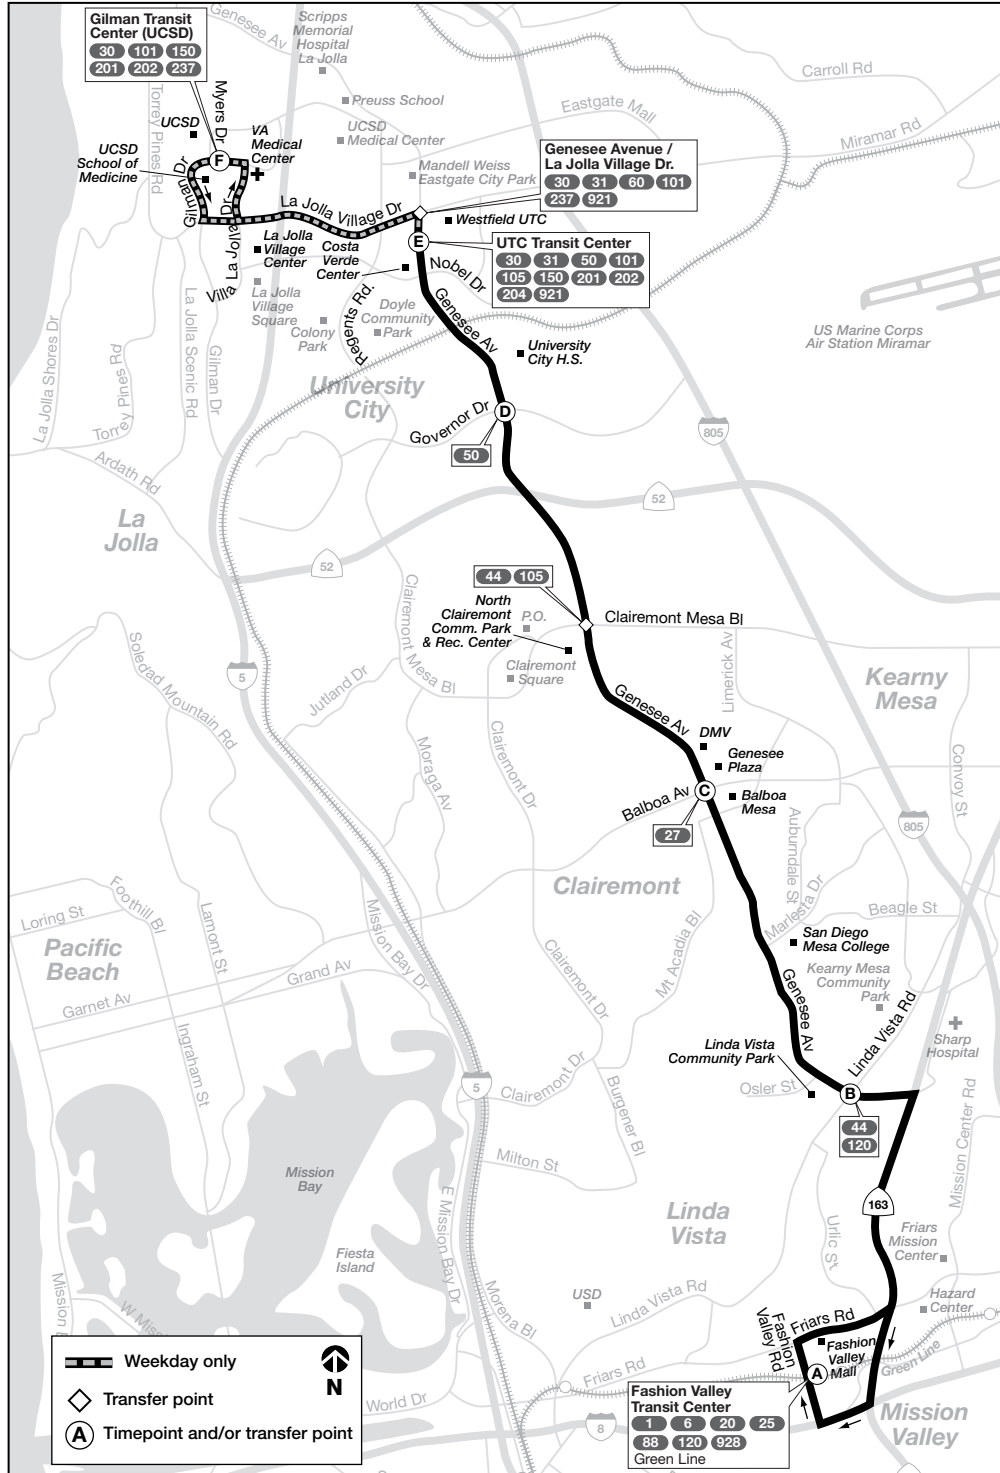

For more information, visit: / Para más información, visite: sdmts.com/fares

DIRECTORY / Directorio

MTS Information & Trip Planning MTS Información y planeo de viaje	511 or/ó (619) 233-3004
TTY/TDD (teletype for hearing impaired) Teletipo para sordos	(619) 234-5005 or/ó (888) 722-4889
InfoExpress (24-hour info via Touch-Tone phone) Información las 24 horas (vía teléfono de teclas)	(619) 685-4900
Customer Service / Suggestions Servicio al cliente / Sugerencias	(619) 557-4555
MTS Security MTS Seguridad	(619) 595-4960
Lost & Found Objetos extraviados	(619) 233-3004
Transit Store	(619) 234-1060 12th & Imperial Transit Center M-F 8am-5pm
For MTS online trip planning Planificación de viajes por Internet	sdmts.com

For more information on riding MTS services, pick up a Rider's Guide on a bus or at the Transit Store, or visit sdmts.com.

Para obtener más información sobre el uso de los servicios de MTS, recoja un 'Rider's Guide' en un autobús o en la Transit Store, o visita a sdmts.com.

Thank you for riding MTS! ¡Gracias por viajar con MTS!

Effective SEPTEMBER 1, 2021

41

Fashion Valley – UCSD
via Genesee Avenue

DESTINATIONS

- Costa Verde Center
- Fashion Valley Mall
- Genesee Plaza
- Linda Vista Community Park
- Mesa College
- University City High School
- Westfield UTC

TROLLEY CONNECTIONS
• Fashion Valley

sdmts.com
Route Alerts, Updated Schedules,
Connections & More

PRONTO

Always get the best fare!

¡Obtén siempre la mejor tarifa!

Get the app.
Descarga la aplicación.

Get the Card.
Descarga la tarjeta.

RidePRONTO.com   **619-595-5636**

The schedules and other information shown in this timetable are subject to change. MTS does not assume responsibility for errors in timetables nor for any inconvenience caused by delayed buses.
Los horarios e información que se indican en este itinerario están sujetos a cambios. MTS no asume responsabilidad por errores en los itinerarios, ni por ningún perjuicio que se origine por los autobuses demorados.

Route 41 – Sunday / domingo

Fashion Valley → Clairemont → UTC

(A) Fashion Valley Transit Center	(B) Genesee Av. & Linda Vista Rd.	(C) Genesee Av. & Balboa Av.	(D) Genesee Av. & Governor Dr.	(E) UTC Transit Center	(F)
DEPART				ARRIVE	
6:37a	6:45a	6:51a	7:00a	7:04a	
7:07	7:15	7:22	7:31	7:35	
7:37	7:45	7:52	8:01	8:05	
8:07	8:15	8:22	8:31	8:35	
8:37	8:46	8:54	9:04	9:08	
9:07	9:16	9:24	9:34	9:38	
9:37	9:46	9:54	10:04	10:08	
10:07	10:16	10:24	10:34	10:38	
10:37	10:46	10:54	11:04	11:08	
11:07	11:16	11:24	11:34	11:38	
11:37	11:47	11:55	12:05p	12:10p	
12:07p	12:17p	12:25p	12:35	12:40	
12:37	12:47	12:55	1:05	1:10	
1:07	1:17	1:25	1:35	1:40	
1:37	1:47	1:55	2:05	2:10	
2:07	2:17	2:25	2:35	2:40	
2:37	2:47	2:55	3:05	3:10	
3:07	3:17	3:25	3:35	3:40	
3:37	3:47	3:55	4:05	4:10	
4:07	4:17	4:25	4:35	4:40	
4:37	4:47	4:55	5:05	5:10	
5:07	5:17	5:25	5:35	5:40	
5:39	5:49	5:56	6:06	6:10	
6:09	6:19	6:26	6:36	6:40	
6:39	6:49	6:56	7:06	7:10	
7:09	7:18	7:25	7:34	7:38	
7:39	7:48	7:55	8:04	8:08	
8:09	8:18	8:25	8:34	8:38	
9:09	9:17	9:24	9:32	9:36	

Alternate service available on Routes 30, 201, and 202
Servicio alterno por las rutas 30, 201, y 202

UTC → Clairemont → Fashion Valley

(F) UTC Transit Center	(E) Genesee Av. & Governor Dr.	(D) Genesee Av. & Balboa Av.	(C) Genesee Av. & Linda Vista Rd.	(B) Genesee Av. & Linda Vista Rd.	(A) Fashion Valley Transit Center
DEPART					ARRIVE
6:27a	6:32a	6:40a	6:47a	6:53a	
6:57	7:02	7:10	7:17	7:23	
7:27	7:32	7:40	7:47	7:53	
7:56	8:01	8:10	8:17	8:23	
8:24	8:29	8:39	8:46	8:53	
8:52	8:58	9:09	9:16	9:23	
9:22	9:28	9:39	9:46	9:53	
9:52	9:58	10:09	10:16	10:23	
10:23	10:29	10:40	10:47	10:54	
10:53	10:59	11:10	11:17	11:24	
11:22	11:28	11:40	11:47	11:55	
11:52	11:58	12:10p	12:17p	12:25p	
12:22p	12:28p	12:40	12:47	12:55	
12:52	12:58	1:10	1:17	1:25	
1:22	1:28	1:40	1:47	1:55	
1:52	1:58	2:10	2:17	2:25	
2:22	2:28	2:40	2:47	2:55	
2:52	2:58	3:10	3:17	3:25	
3:22	3:28	3:40	3:47	3:55	
3:52	3:58	4:10	4:17	4:25	
4:22	4:28	4:40	4:47	4:55	
4:52	4:58	5:10	5:17	5:25	
5:23	5:29	5:40	5:47	5:55	
5:53	5:59	6:10	6:17	6:25	
6:21	6:27	6:38	6:45	6:53	
6:51	6:57	7:08	7:15	7:23	
7:23	7:28	7:39	7:45	7:53	
7:55	8:00	8:10	8:16	8:23	
8:27	8:32	8:41	8:47	8:53	
9:27	9:32	9:41	9:47	9:53	

Alternate service available on Routes 30, 201, and 202
Servicio alterno por las rutas 30, 201, y 202