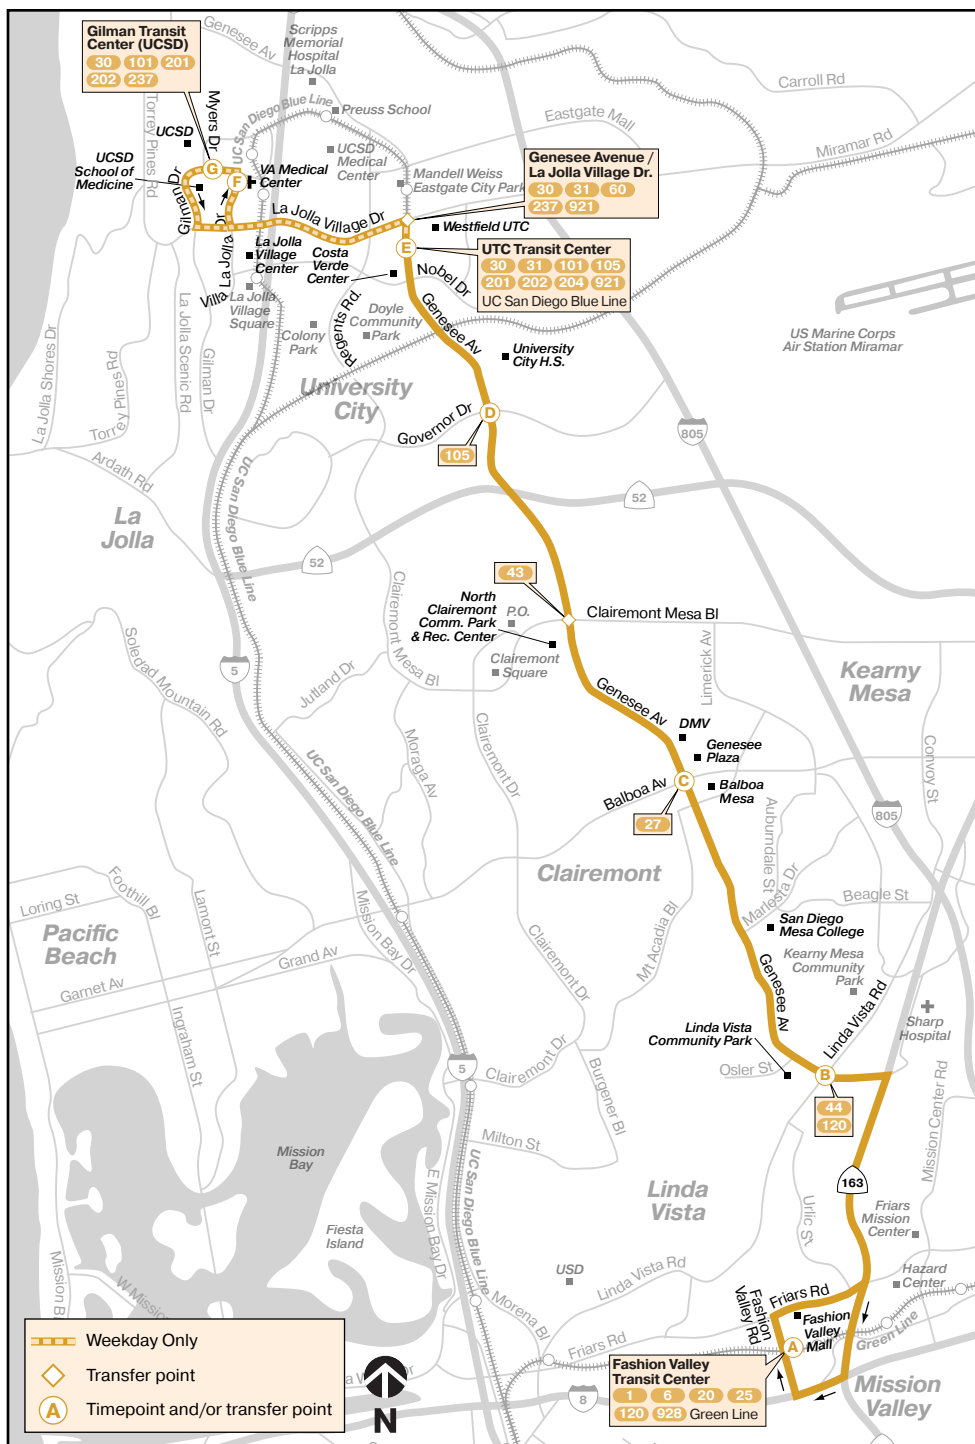

PRONTO

**TAP or SCAN -
Required
Before Boarding**

**TOCA o ESCANEA -
Se requiere
antes de abordar**

619-595-5636

RidePRONTO.com

41 Sunday • domingo

Fashion Valley Transit Center → UTC Transit Center

| A | B | C | D | E | G |
|--------------------------------------|-------------------------------|--------------------------|----------------------------|---------------------------|------------------------------|
| Fashion Valley Transit Center DEPART | Genesee Av. & Linda Vista Rd. | Genesee Av. & Balboa Av. | Genesee Av. & Governor Dr. | UTC Transit Center ARRIVE | Gilman Transit Center (UCSD) |
| 6:37a | 6:45a | 6:51a | 7:00a | 7:04a | |
| 7:07 | 7:15 | 7:22 | 7:31 | 7:35 | |
| 7:37 | 7:45 | 7:52 | 8:01 | 8:05 | |
| 8:07 | 8:15 | 8:22 | 8:31 | 8:35 | |
| 8:37 | 8:46 | 8:54 | 9:04 | 9:08 | |
| 9:07 | 9:16 | 9:24 | 9:34 | 9:38 | |
| 9:37 | 9:46 | 9:54 | 10:04 | 10:08 | |
| 10:07 | 10:16 | 10:24 | 10:34 | 10:38 | |
| 10:37 | 10:46 | 10:54 | 11:04 | 11:08 | |
| 11:07 | 11:16 | 11:24 | 11:34 | 11:38 | |
| 11:37 | 11:47 | 11:55 | 12:05p | 12:10p | |
| 12:07p | 12:17p | 12:25p | 12:35 | 12:40 | |
| 12:37 | 12:47 | 12:55 | 1:05 | 1:10 | |
| 1:07 | 1:17 | 1:25 | 1:35 | 1:40 | |
| 1:37 | 1:47 | 1:55 | 2:05 | 2:10 | |
| 2:07 | 2:17 | 2:25 | 2:35 | 2:40 | |
| 2:37 | 2:47 | 2:55 | 3:05 | 3:10 | |
| 3:07 | 3:17 | 3:25 | 3:35 | 3:40 | |
| 3:37 | 3:47 | 3:55 | 4:05 | 4:10 | |
| 4:07 | 4:17 | 4:25 | 4:35 | 4:40 | |
| 4:37 | 4:47 | 4:55 | 5:05 | 5:10 | |
| 5:07 | 5:17 | 5:25 | 5:35 | 5:40 | |
| 5:39 | 5:49 | 5:56 | 6:06 | 6:10 | |
| 6:09 | 6:19 | 6:26 | 6:36 | 6:40 | |
| 6:39 | 6:49 | 6:56 | 7:06 | 7:10 | |
| 7:09 | 7:18 | 7:25 | 7:34 | 7:38 | |
| 7:39 | 7:48 | 7:55 | 8:04 | 8:08 | |
| 8:09 | 8:18 | 8:25 | 8:34 | 8:38 | |
| 9:09 | 9:17 | 9:24 | 9:32 | 9:36 | |