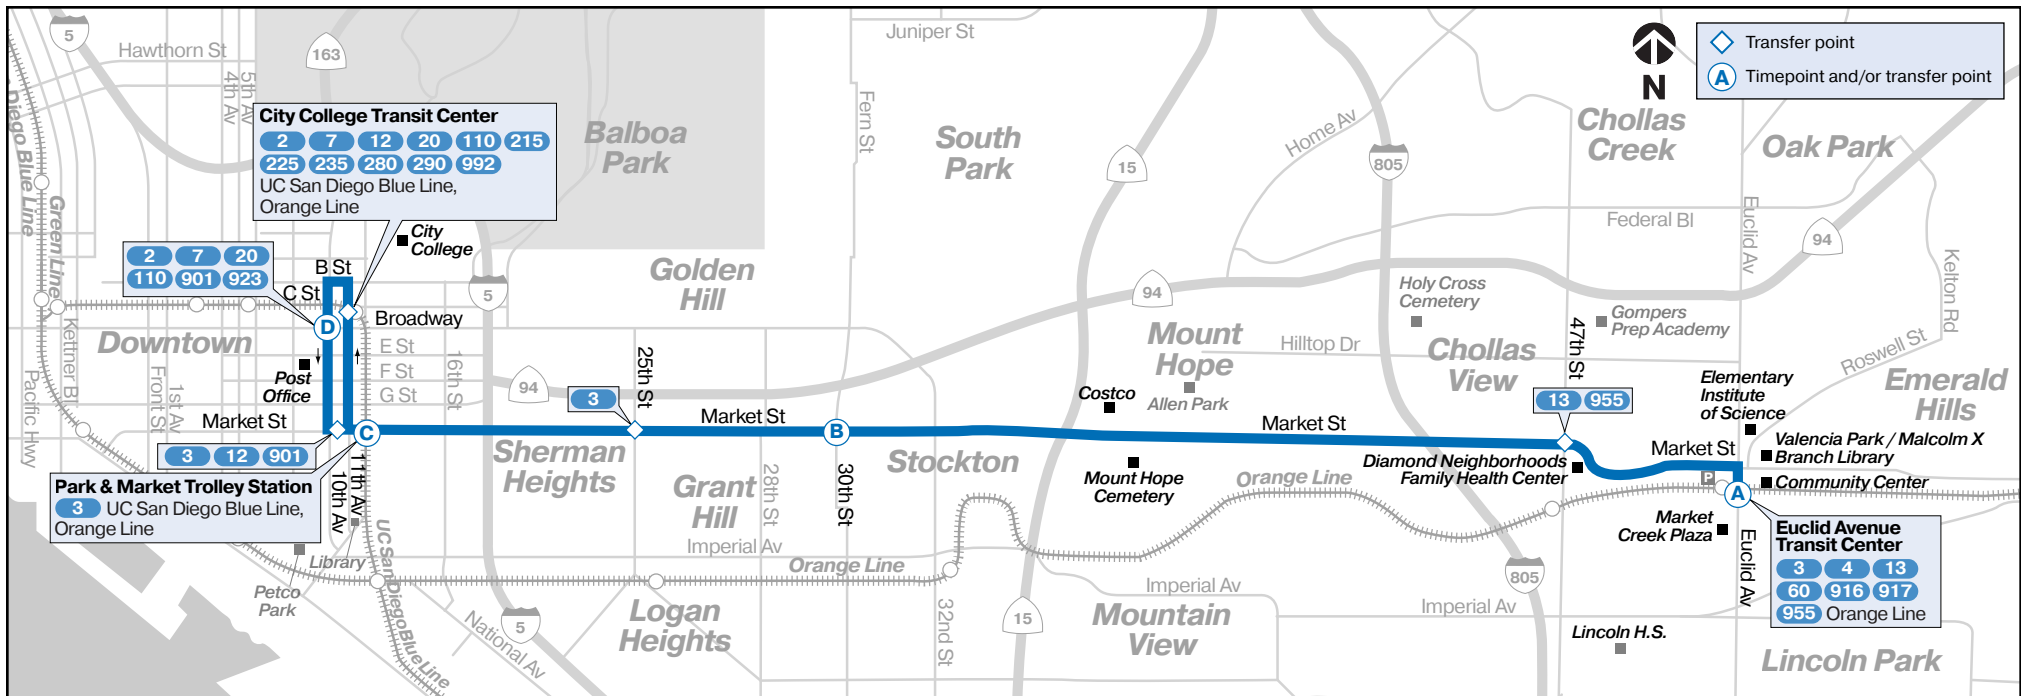

¡Tarifa de transporte fácil! Obtén una tarjeta o descarga la aplicación.

RidePRONTO.com • 619-595-5636

All timetables are available online

Todos los horarios están disponibles en línea.

sdmts.com/timetables

Real Time Arrivals

Download the free OneBusAway app.

Llegadas en tiempo real. Descarga la aplicación gratuita OneBusAway.

sdmts.com/oba

sdmts.com

MTS Security
MTS Seguridad 619-595-4960

MTS Information & Trip Planning
MTS Información y planeo de viaje 619-233-3004

Customer Service / Suggestions
Servicio al cliente / Sugerencias 619-557-4555

Lost and Found
Objetos extraviados 619-233-3004

Transit Store
12th & Imperial Transit Center
M-F / L-V 8am-5pm 619-234-1060

TTY/TDD
(teletype for hearing impaired)
Teletipo para sordos 619-234-5005
888-722-4889

Buses on all MTS routes are accessible via lift or ramp.
Autobuses en todas las rutas de MTS son accesibles mediante un ascensor o rampa.

Alternative formats available upon request. Call: (619) 557-4555.
Formato alternativo disponible al preguntar. Llamar: (619) 557-4555.

Effective June 30, 2023

5

Bus Route

**Euclid Avenue Transit Center ↔
Downtown San Diego**
via Market Street

Destinations

- City College Transit Center
- Market Creek Plaza
- Mt. Hope Cemetery
- Sherman Heights

Trolley Connections

- Park & Market
- City College
- Euclid Avenue

Subject to change without notice
Sujeto a cambios sin previo aviso