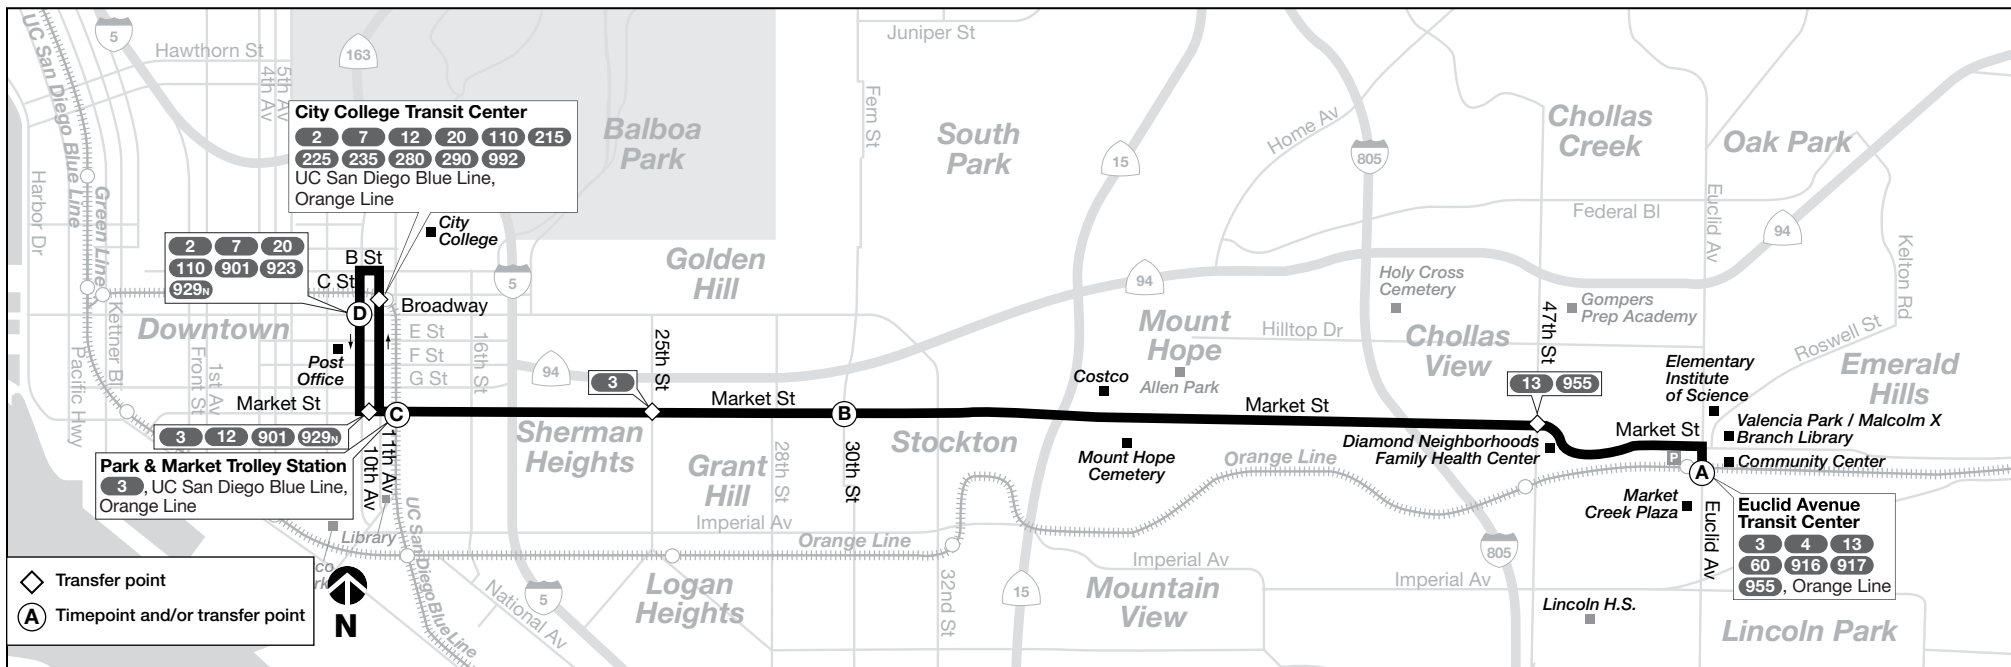

For more information on riding MTS services, pick up a Rider's Guide on a bus or at the Transit Store, or visit sdmts.com.

Para obtener más información sobre el uso de los servicios de MTS, recoja un 'Rider's Guide' en un autobús o en la Transit Store, o visita a sdmts.com.

Thank you for riding MTS! ¡Gracias por viajar con MTS!

Effective JANUARY 30, 2022

5

Euclid Transit Center – Downtown via Market Street

DESTINATIONS

- City College Transit Center
- Market Creek Plaza
- Mt. Hope Cemetery
- Sherman Heights

TROLLEY CONNECTIONS

- Park & Market
- City College
- Euclid

01/22

sdmts.com

Route Alerts, Updated Schedules,
Connections & More

Alternative formats available upon request. Please call: (619) 557-4555 / Formato alternativo disponible al preguntar. Favor de llamar: (619) 557-4555

The schedules and other information shown in this timetable are subject to change. MTS does not assume responsibility for errors in timetables nor for any inconvenience caused by delayed buses. Los horarios e información que se indican en este itinerario están sujetos a cambios. MTS no asume responsabilidad por errores en los itinerarios, ni por ningún perjuicio que se origine por los autobuses demorados.